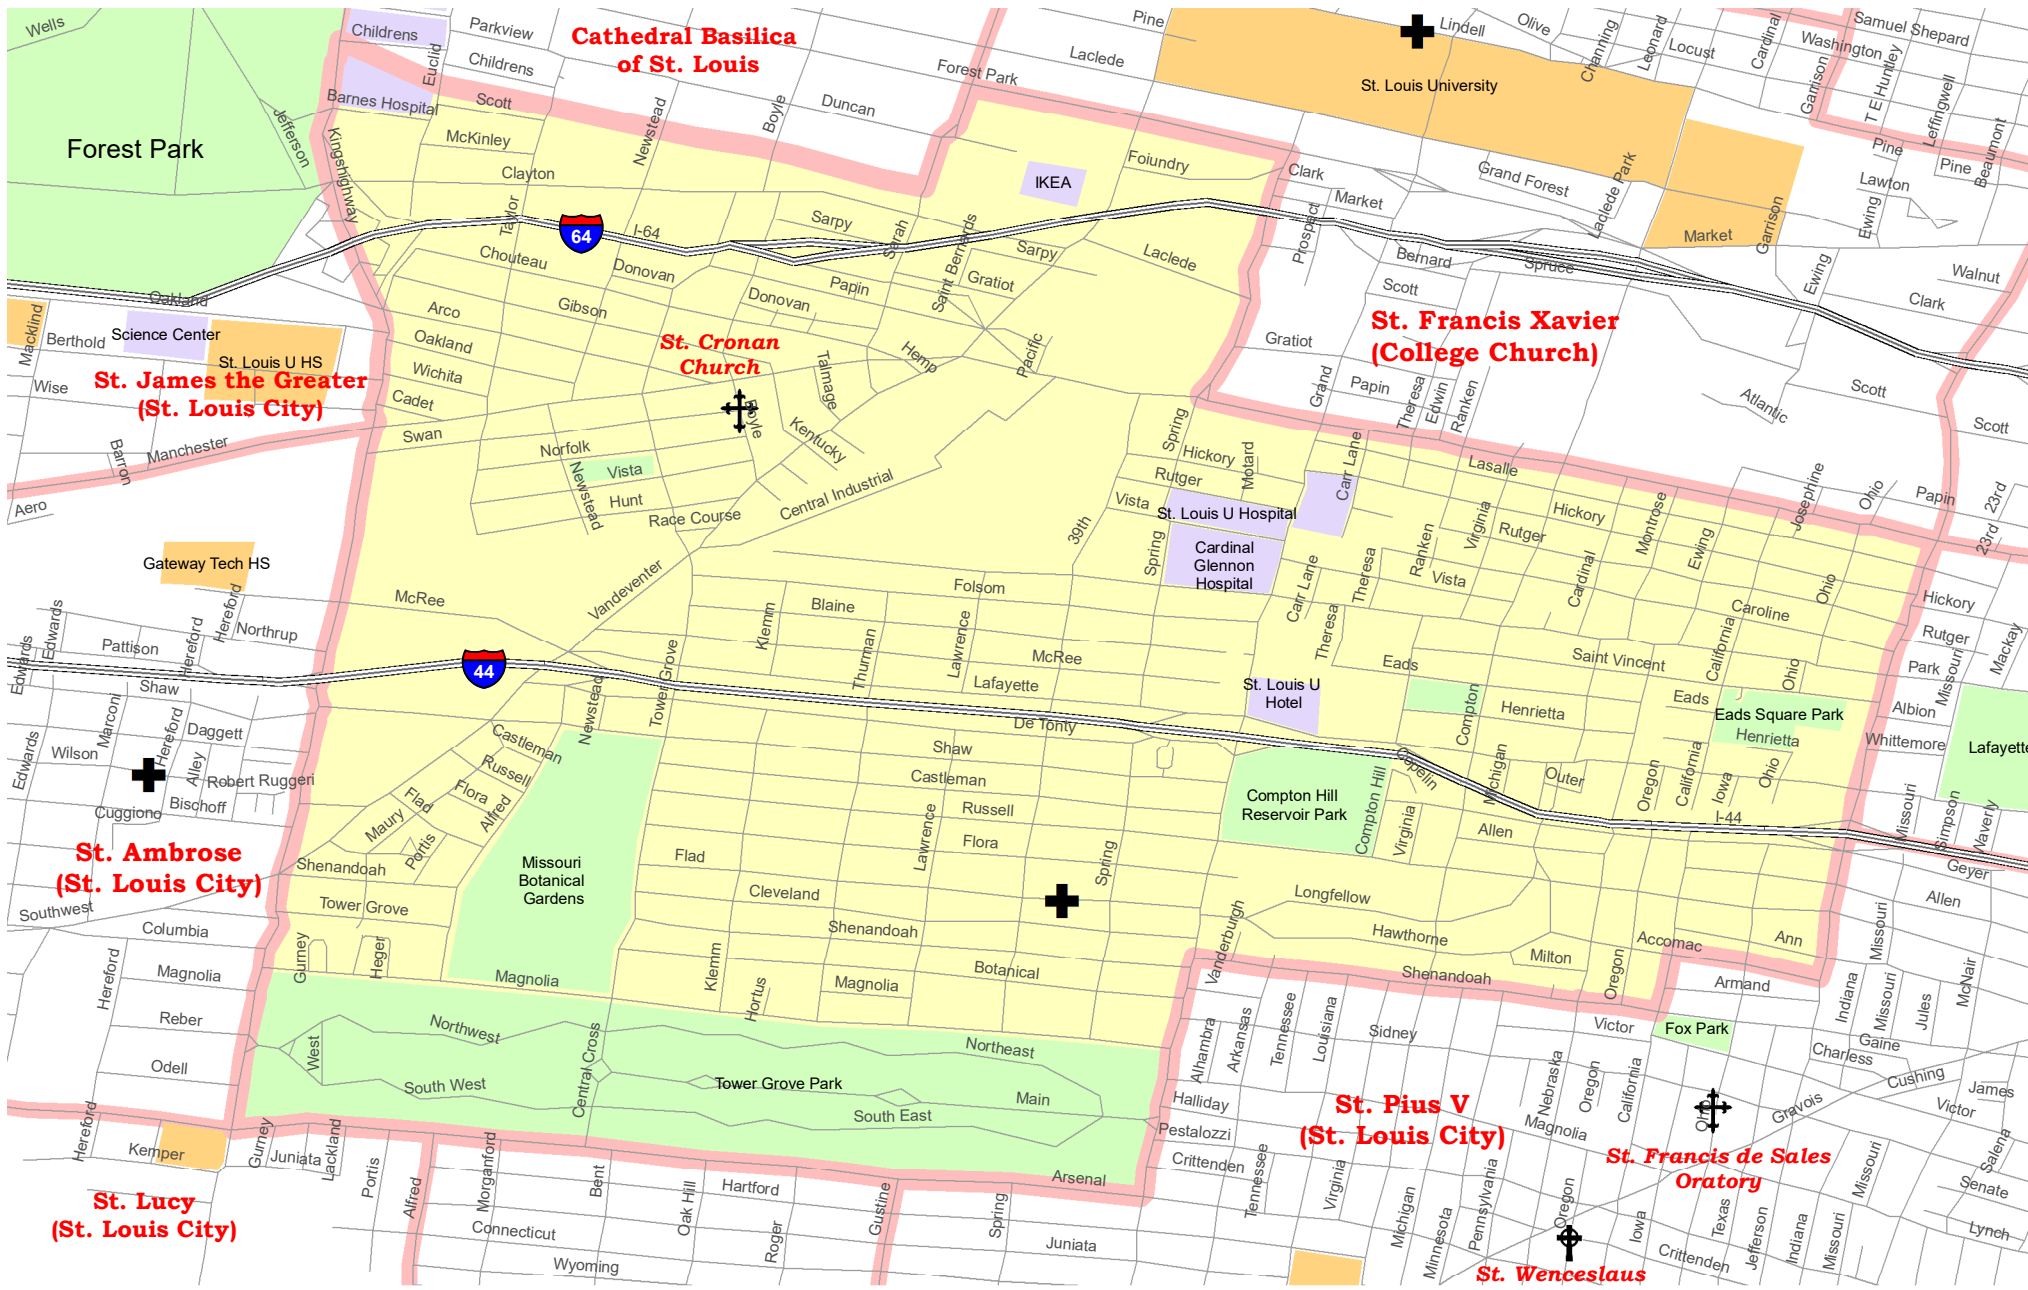

St. Margaret of Scotland (St. Louis City) Parish Boundary Map

- | | | | |
|---|---------------------------------|---|------------------------------------|
|  | Parish Boundaries |  | Schools |
|  | County Boundaries |  | Government, Industrial, Commercial |
|  | Rivers, Creeks |  | Territorial Parish Church |
|  | Railroad Tracks |  | Personal Parish Church |
|  | Parks, Golf Courses, Cemeteries |  | Mission, Chapel, Oratory or Shrine |