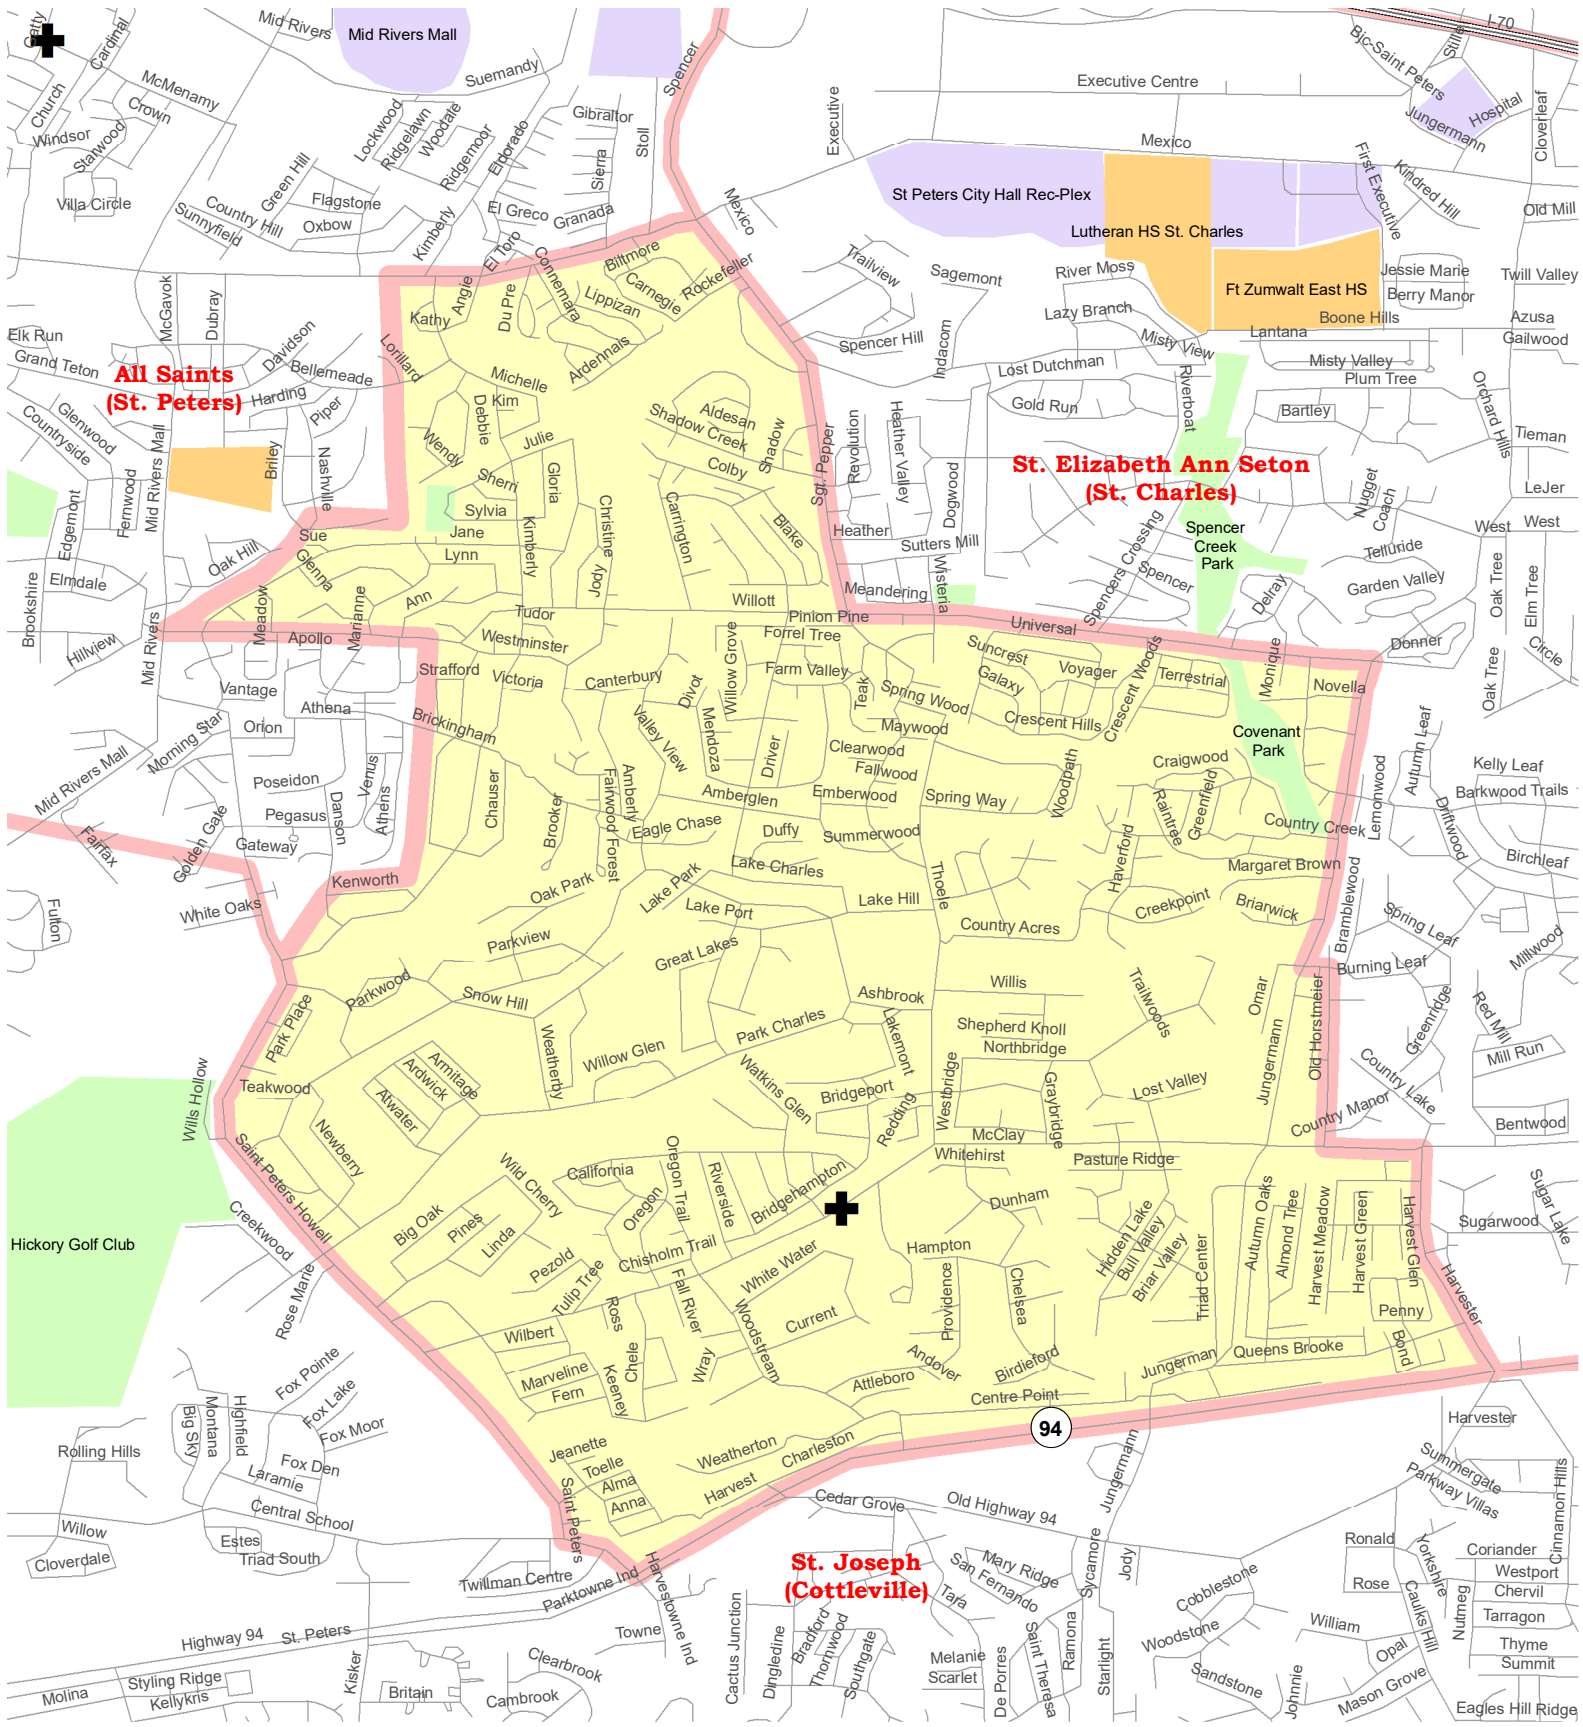

# Sts. Joachim & Ann - St. Charles Parish Boundary Map

- |   |                                 |   |                                    |
|---|---------------------------------|---|------------------------------------|
|  | Parish Boundaries               |  | Schools                            |
|  | County Boundaries               |  | Government, Industrial, Commercial |
|  | Rivers, Creeks                  |  | Territorial Parish Church          |
|  | Railroad Tracks                 |  | Personal Parish Church             |
|  | Parks, Golf Courses, Cemeteries |  | Mission, Chapel, Oratory or Shrine |