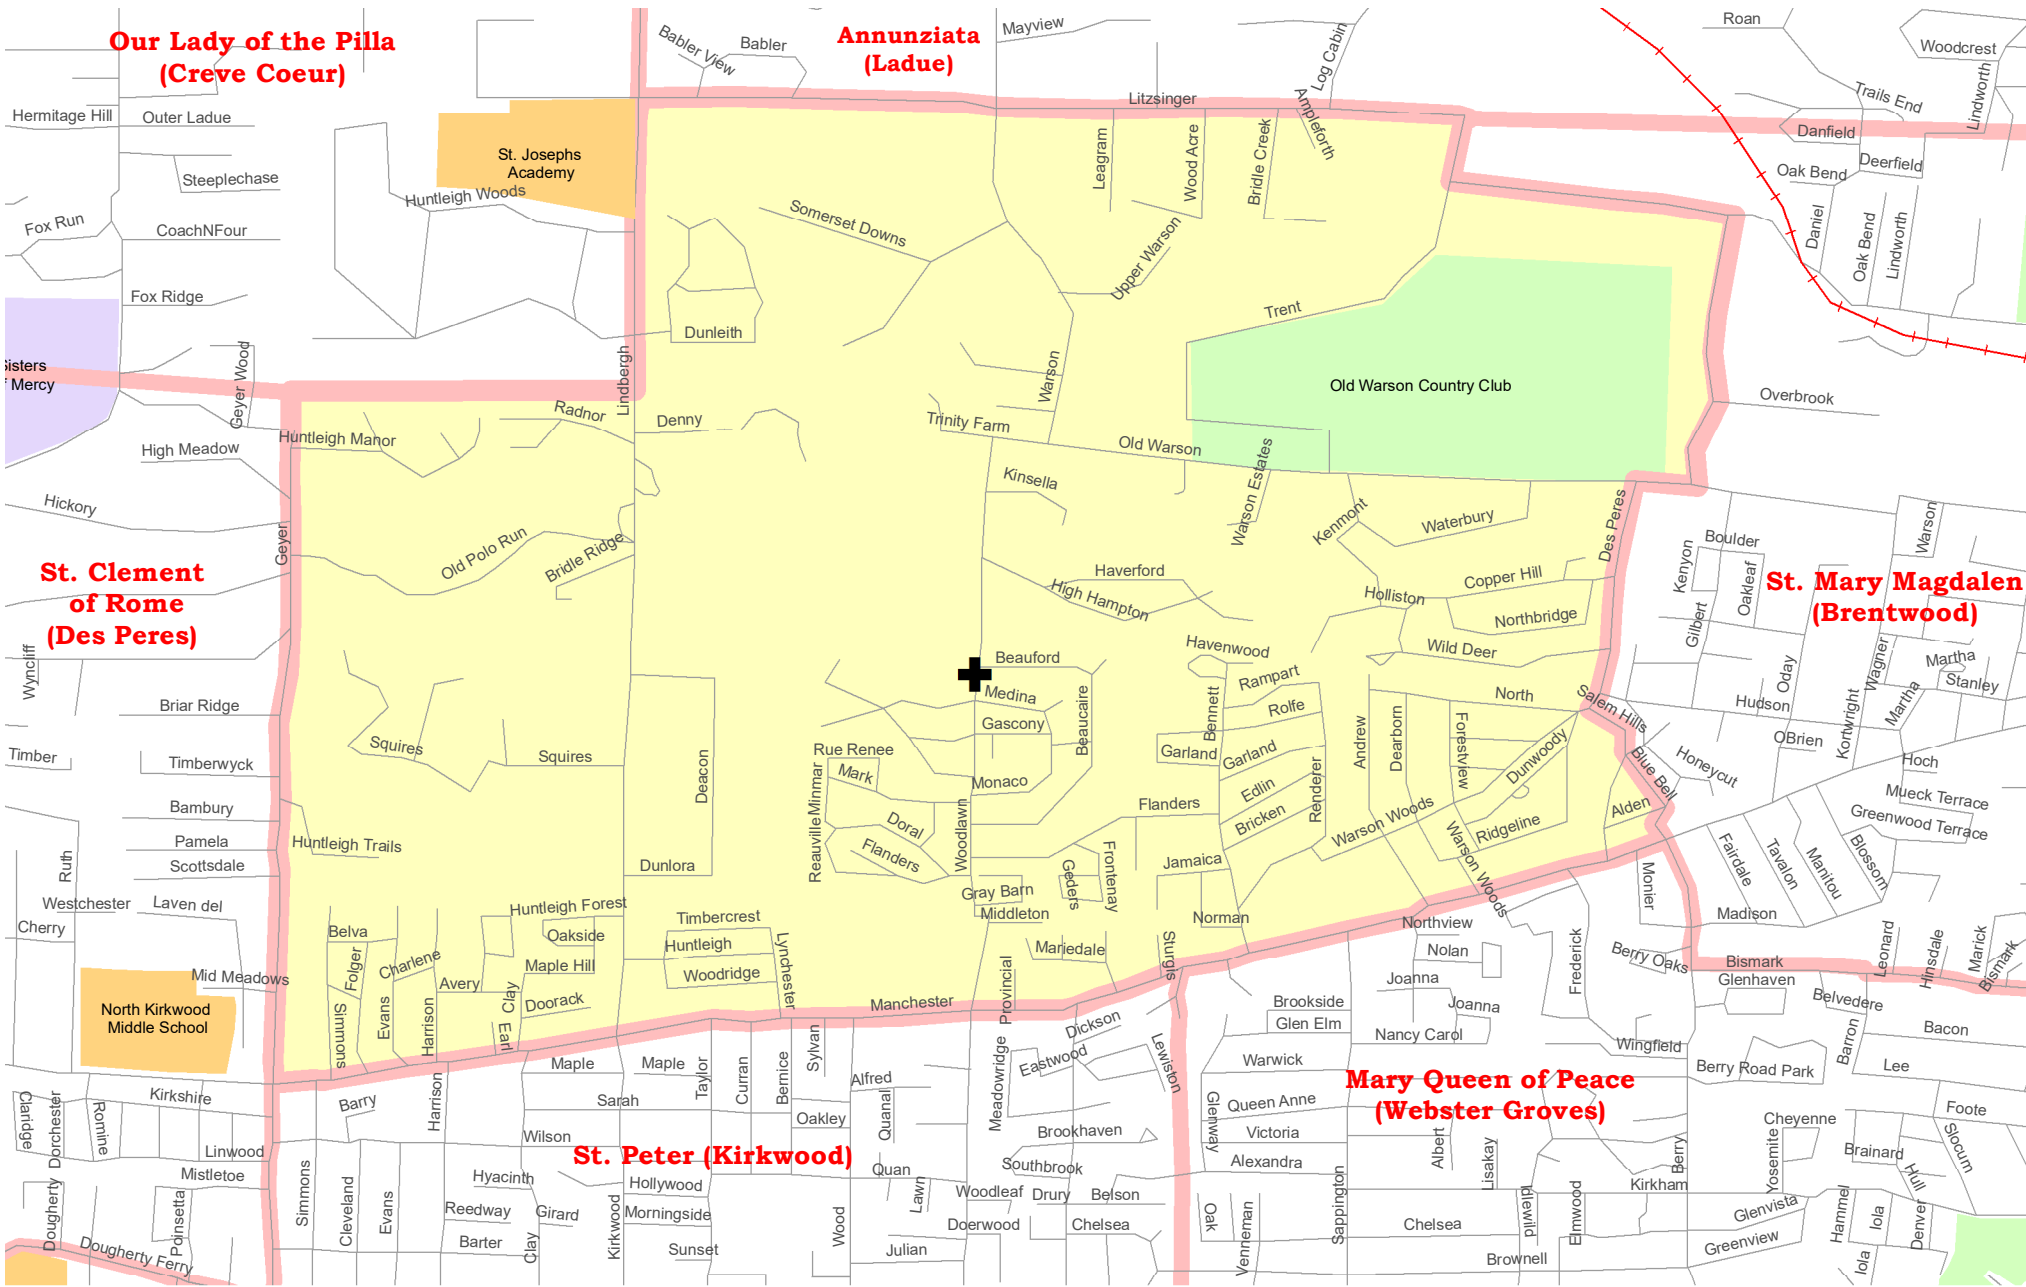

Ste. Genevieve du Bois (Warson Woods) Parish Boundary Map

**Our Lady of the Pilla
(Creve Coeur)**

**Annunziata
(Ladue)**

**St. Clement
of Rome
(Des Peres)**

**St. Mary Magdalen
(Brentwood)**

St. Peter (Kirkwood)

**Mary Queen of Peace
(Webster Groves)**

- | | | | |
|---|---------------------------------|---|------------------------------------|
|  | Parish Boundaries |  | Schools |
|  | County Boundaries |  | Government, Industrial, Commercial |
|  | Rivers, Creeks |  | Territorial Parish Church |
|  | Railroad Tracks |  | Personal Parish Church |
|  | Parks, Golf Courses, Cemeteries |  | Mission, Chapel, Oratory or Shrine |