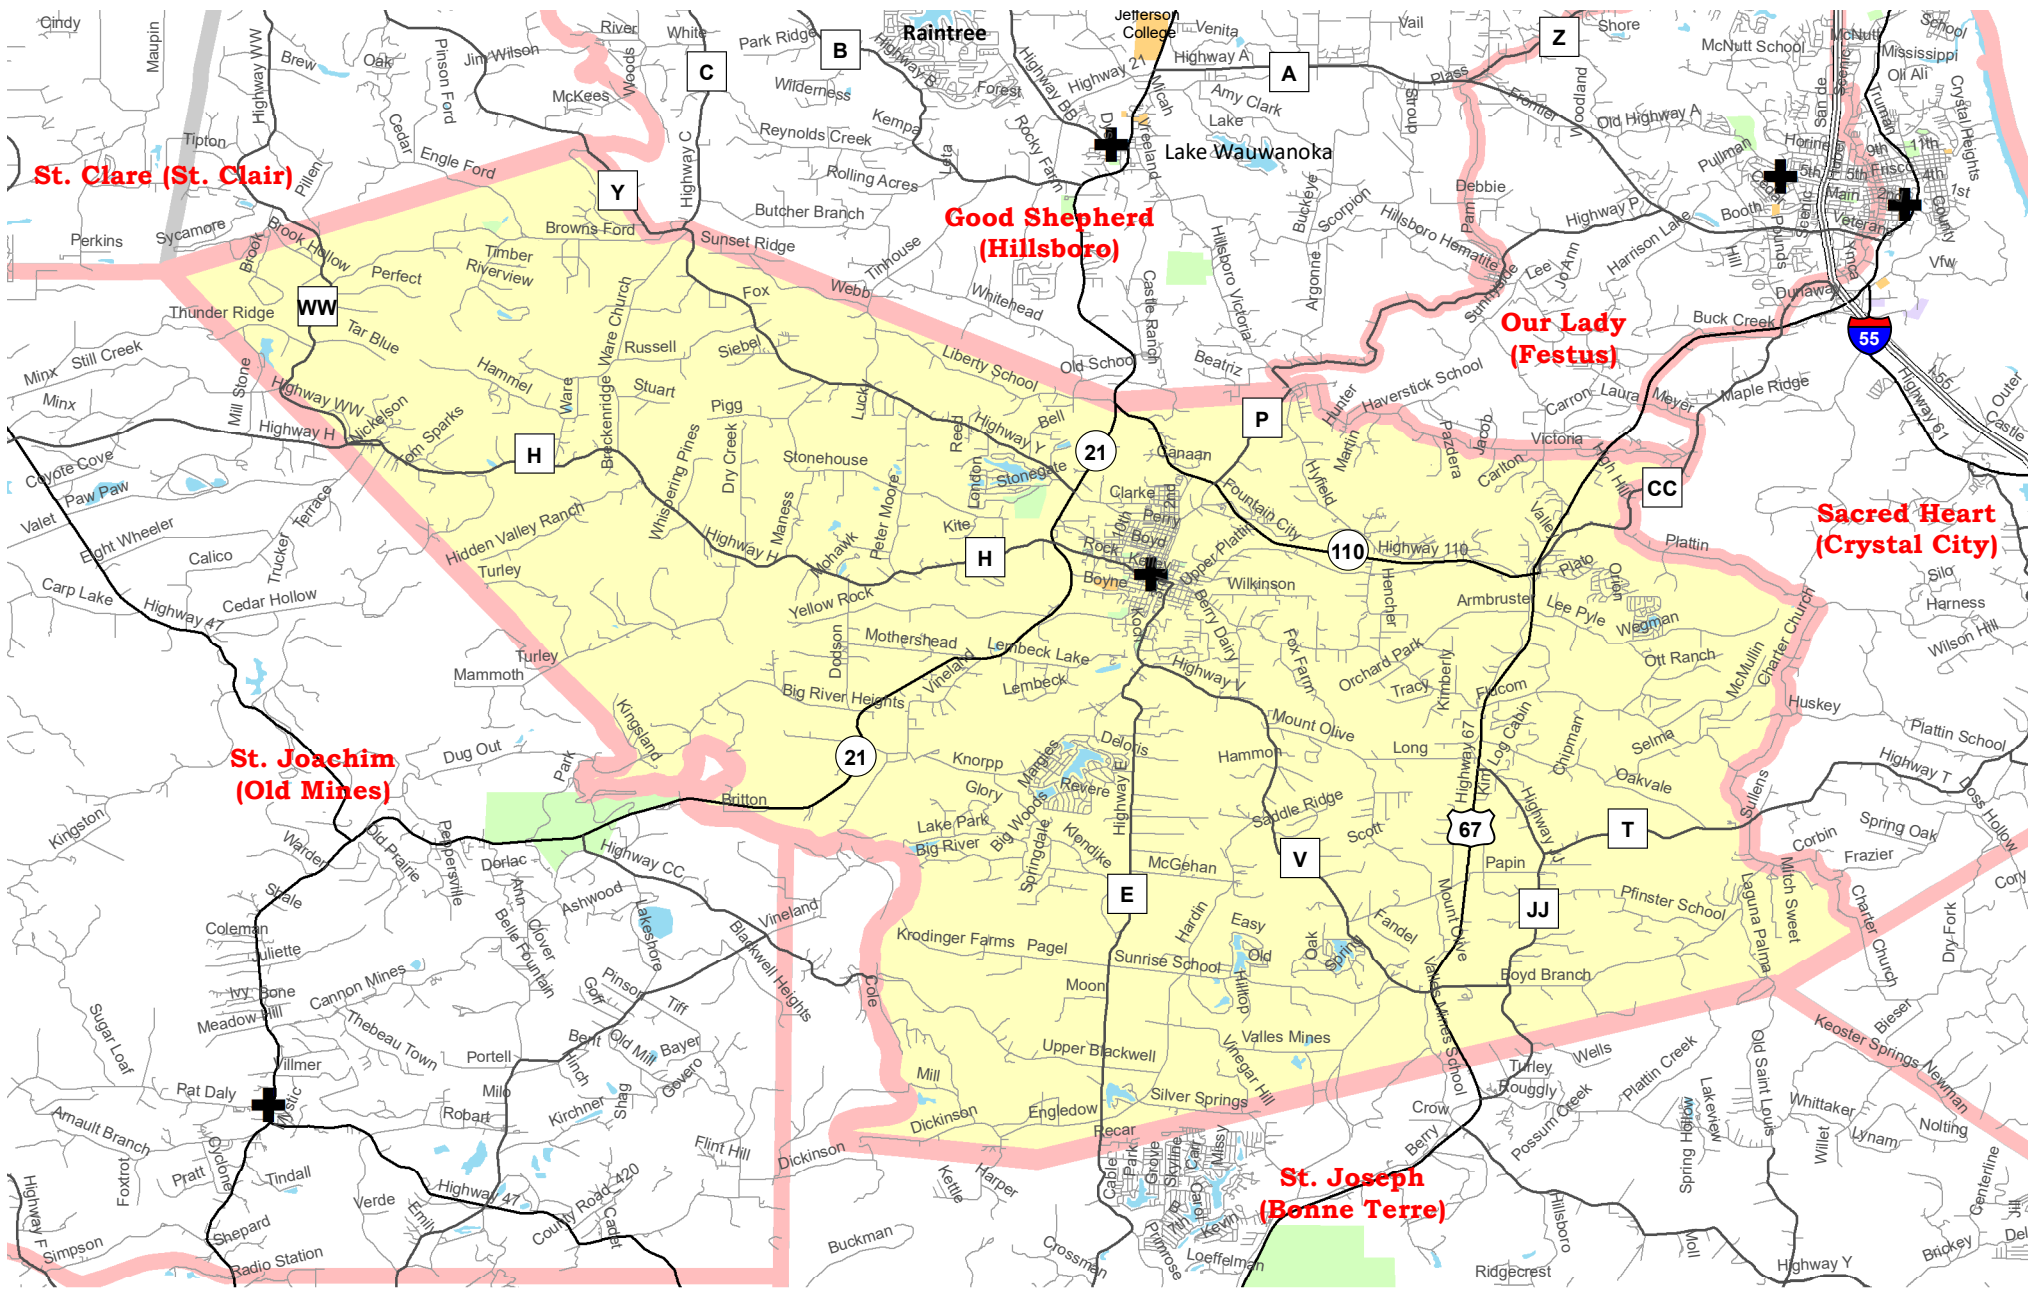

# St. Rose of Lima (De Soto) Parish Boundary Map

**St. Clare (St. Clair)**

**Good Shepherd (Hillsboro)**

**Our Lady (Festus)**

**Sacred Heart (Crystal City)**

**St. Joachim (Old Mines)**

**St. Joseph (Bonne Terre)**

- |   |                                 |   |                                    |
|---|---------------------------------|---|------------------------------------|
|  | Parish Boundaries               |  | Schools                            |
|  | County Boundaries               |  | Government, Industrial, Commercial |
|  | Rivers, Creeks                  |  | Territorial Parish Church          |
|  | Railroad Tracks                 |  | Personal Parish Church             |
|  | Parks, Golf Courses, Cemeteries |  | Mission, Chapel, Oratory or Shrine |