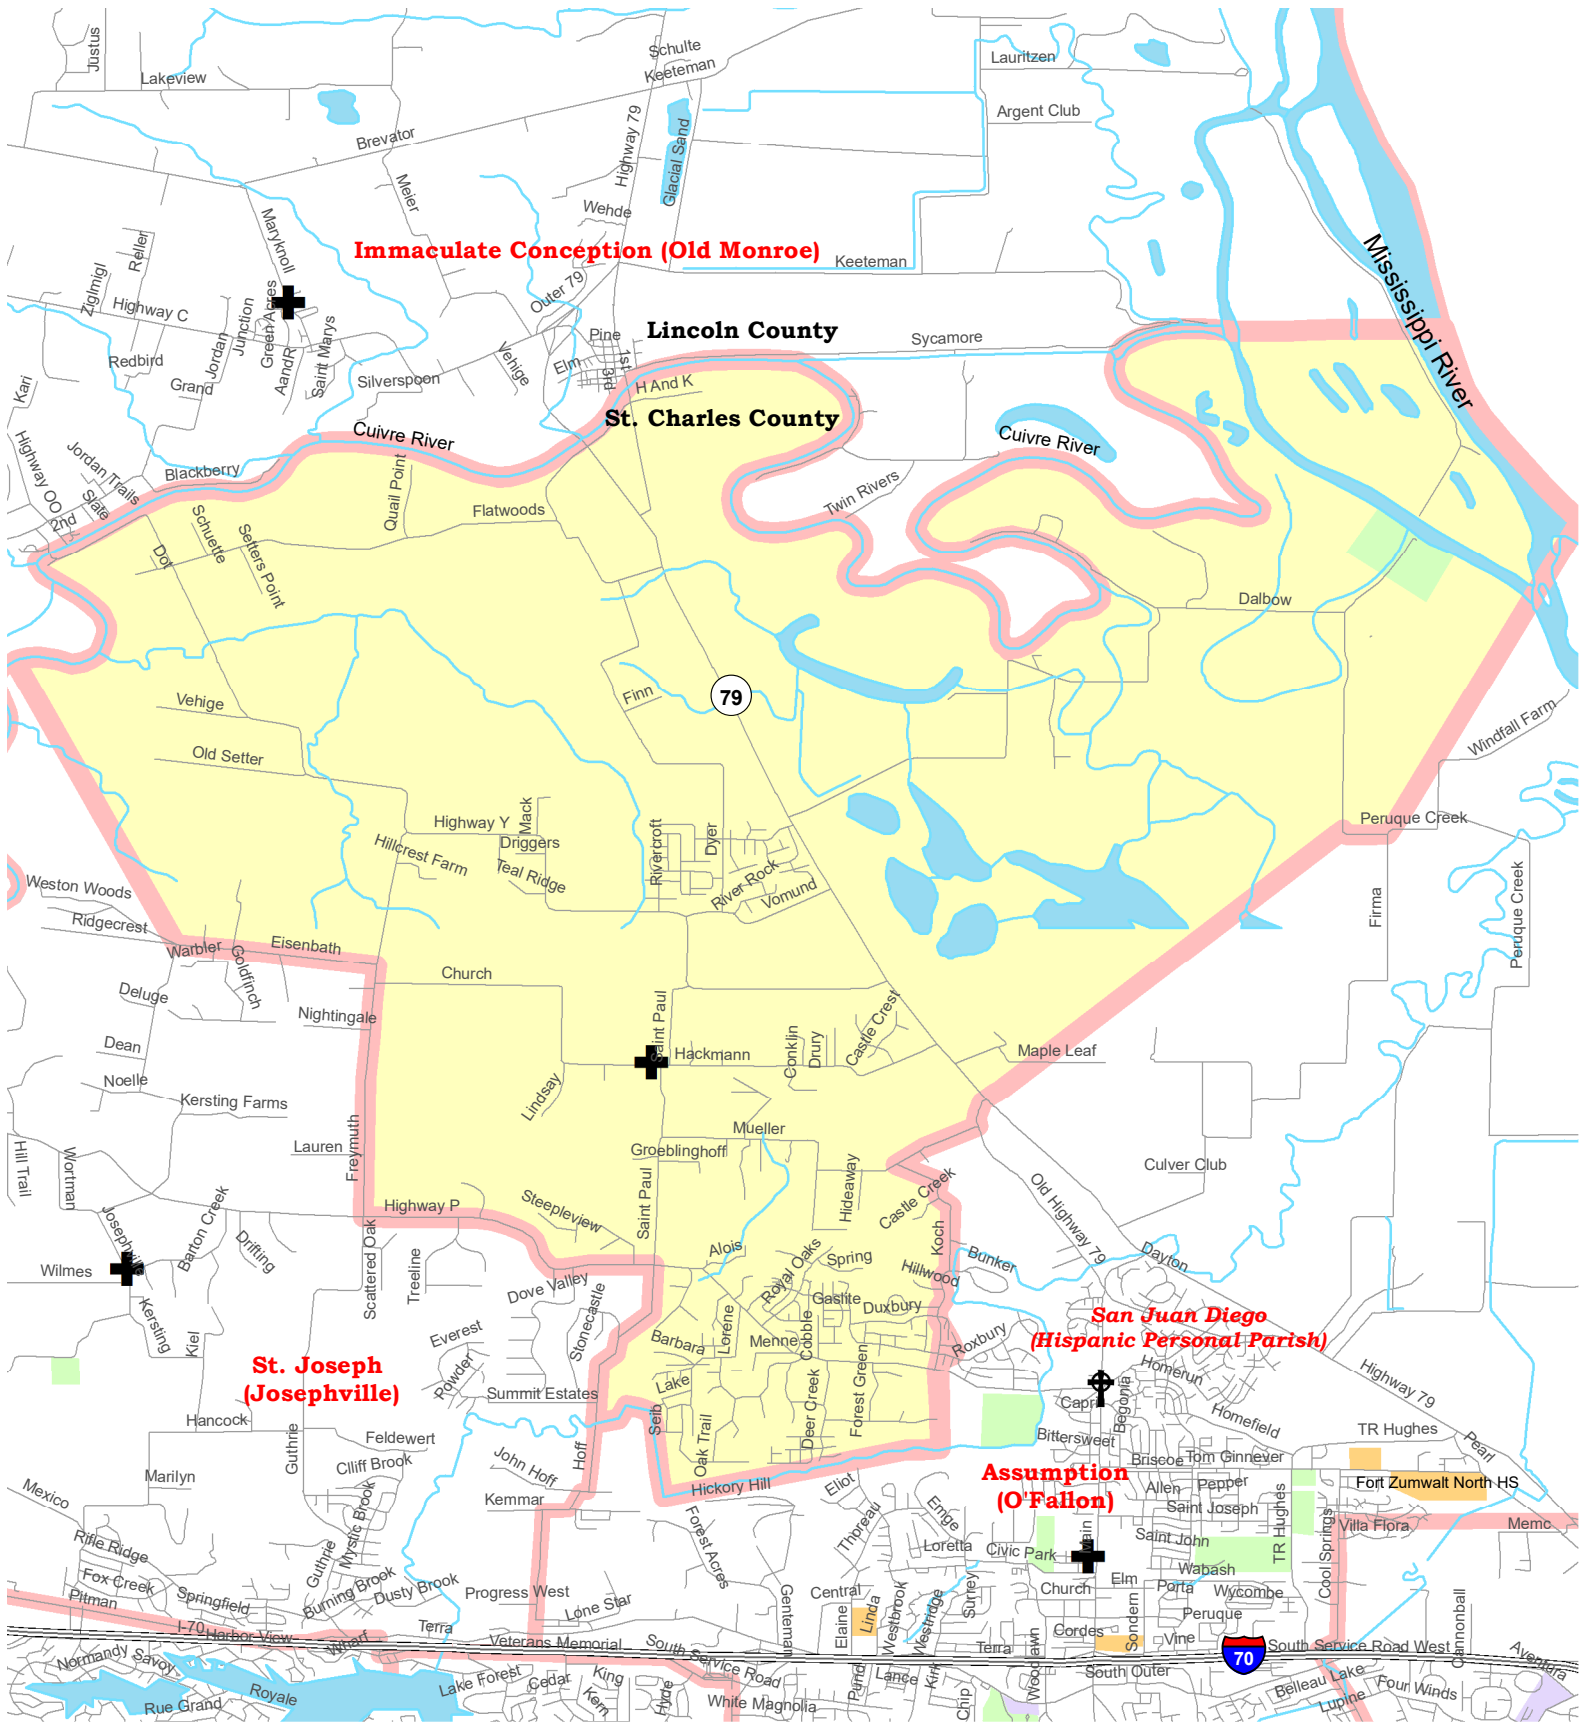

St. Paul - St. Paul Parish Boundary Map

Immaculate Conception (Old Monroe)

Lincoln County

St. Charles County

**St. Joseph
(Josephville)**

**San Juan Diego
(Hispanic Personal Parish)**

**Assumption
(O'Fallon)**

- Parish Boundaries
- County Boundaries
- Rivers, Creeks
- Railroad Tracks
- Parks, Golf Courses, Cemeteries
- Schools
- Government, Industrial, Commercial
- + Territorial Parish Church
- + Personal Parish Church
- + Mission, Chapel, Oratory or Shrine