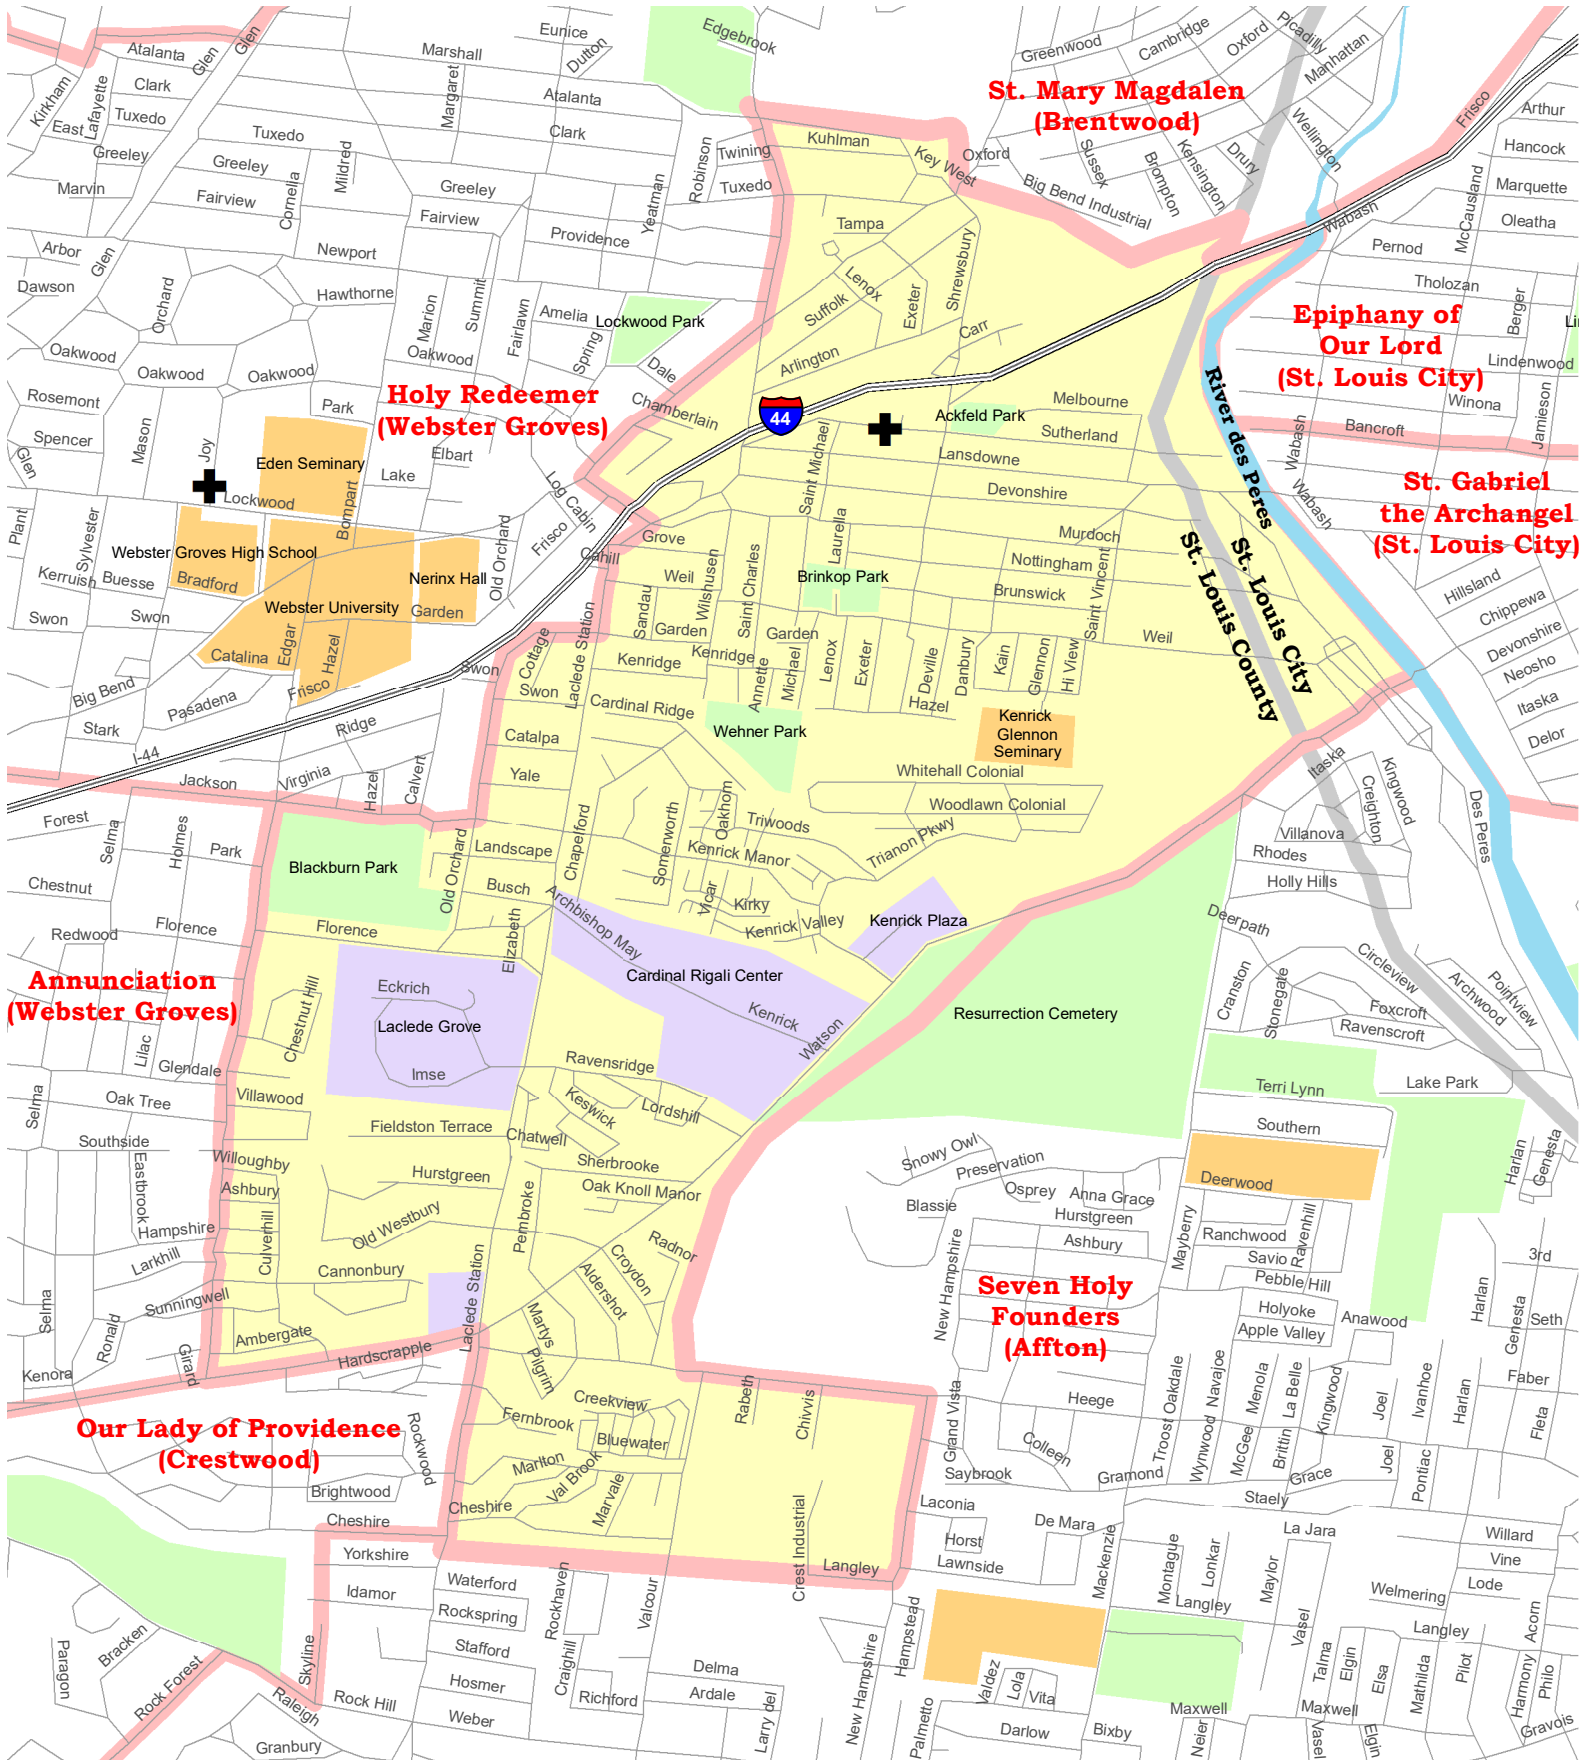

St. Michael the Archangel (Shrewsbury) Parish Boundary Map

**Holy Redeemer
(Webster Groves)**

**St. Mary Magdalen
(Brentwood)**

**Epiphany of
Our Lord
(St. Louis City)**

**St. Gabriel
the Archangel
(St. Louis City)**

**Annunciation
(Webster Groves)**

**Seven Holy
Founders
(Affton)**

**Our Lady of Providence
(Crestwood)**

- | | | | |
|---|---------------------------------|---|------------------------------------|
|  | Parish Boundaries |  | Schools |
|  | County Boundaries |  | Government, Industrial, Commercial |
|  | Rivers, Creeks |  | Territorial Parish Church |
|  | Railroad Tracks |  | Personal Parish Church |
|  | Parks, Golf Courses, Cemeteries |  | Mission, Chapel, Oratory or Shrine |