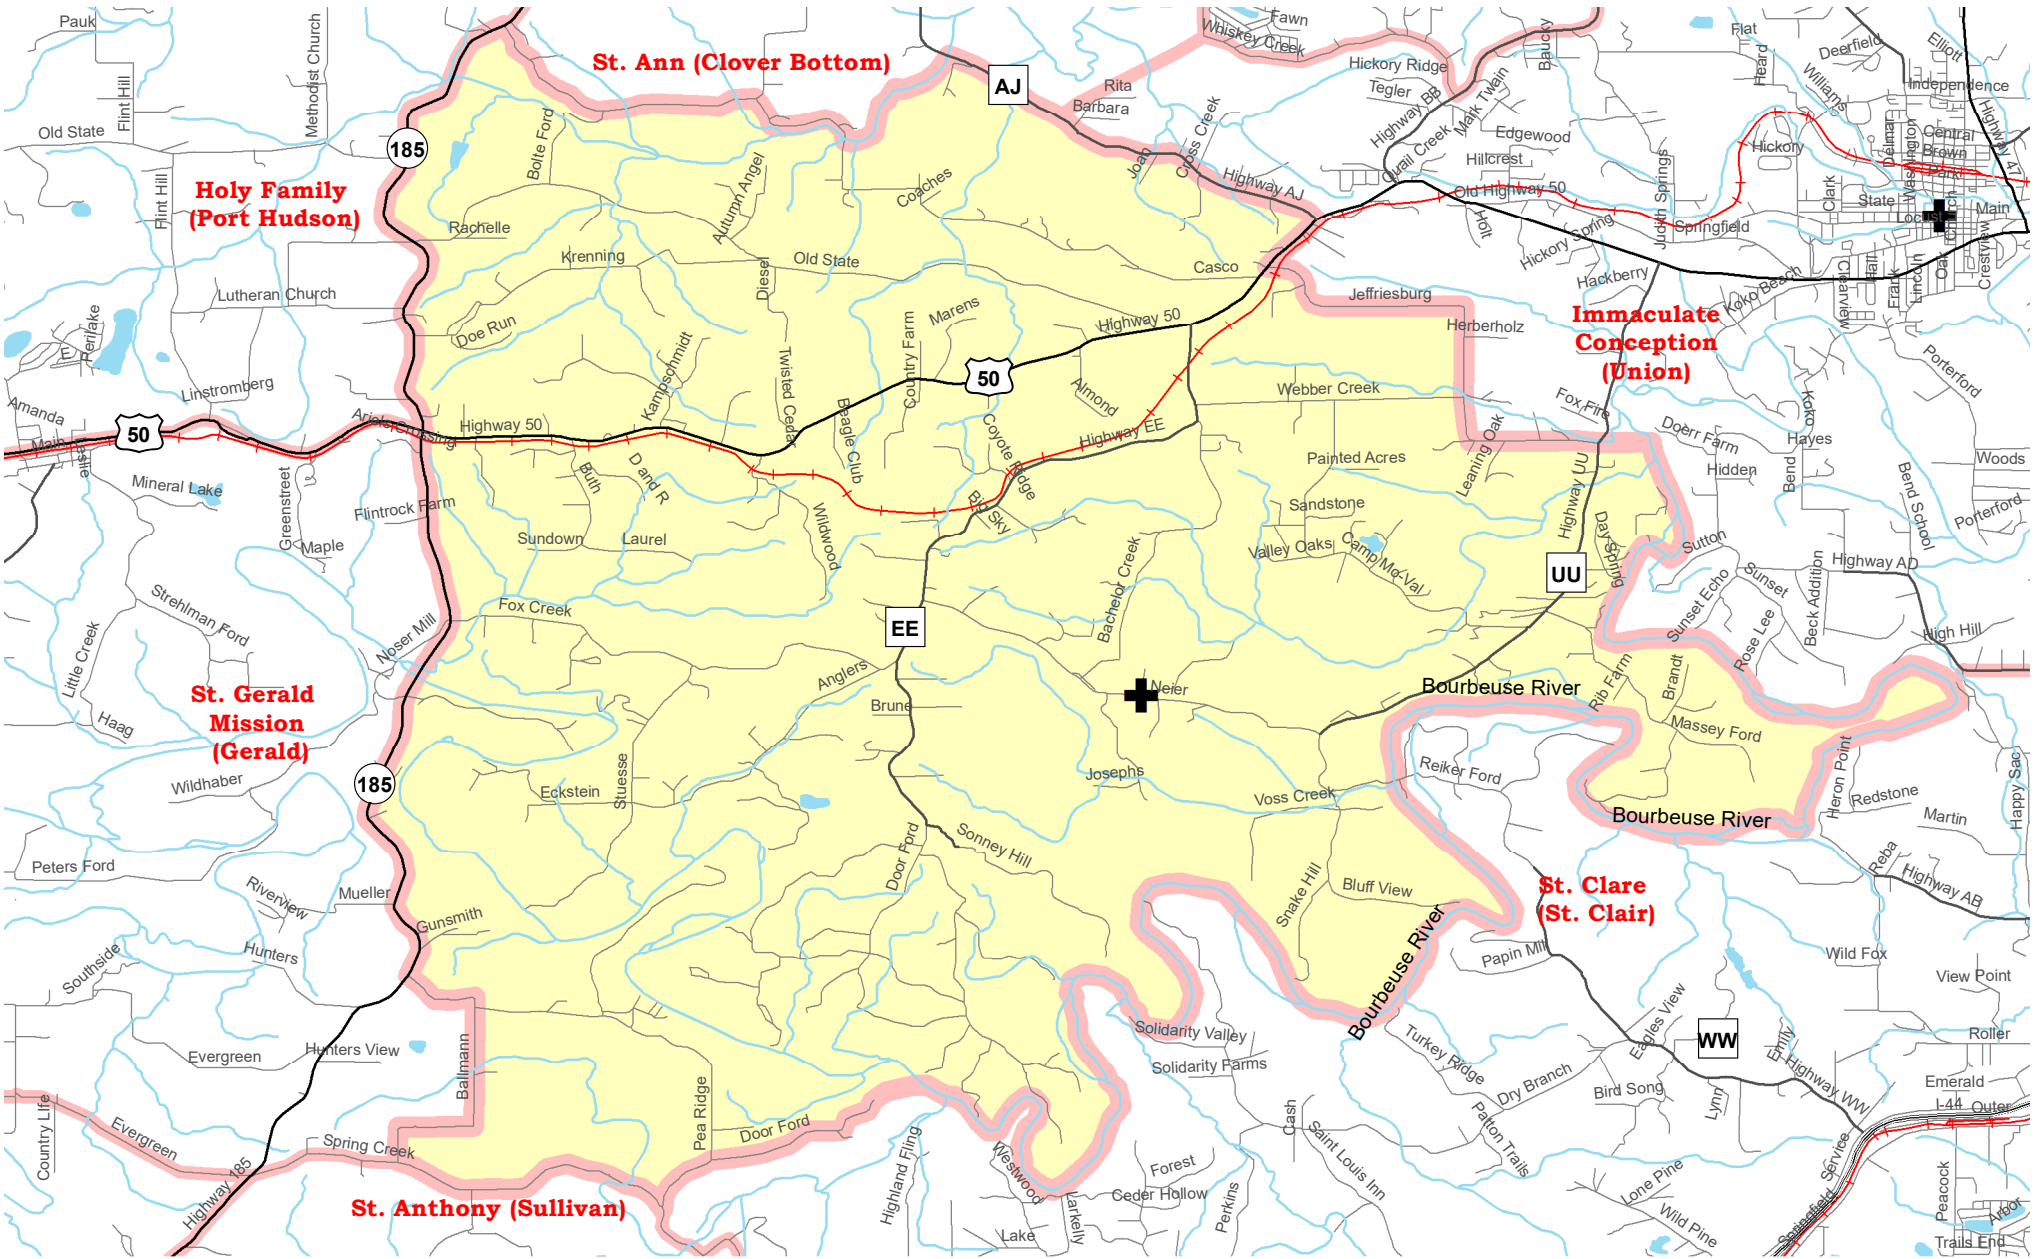

St. Joseph - Neier Parish Boundary Map

- | | | | |
|---|---------------------------------|---|------------------------------------|
|  | Parish Boundaries |  | Schools |
|  | County Boundaries |  | Government, Industrial, Commercial |
|  | Rivers, Creeks |  | Territorial Parish Church |
|  | Railroad Tracks |  | Personal Parish Church |
|  | Parks, Golf Courses, Cemeteries |  | Mission, Chapel, Oratory or Shrine |