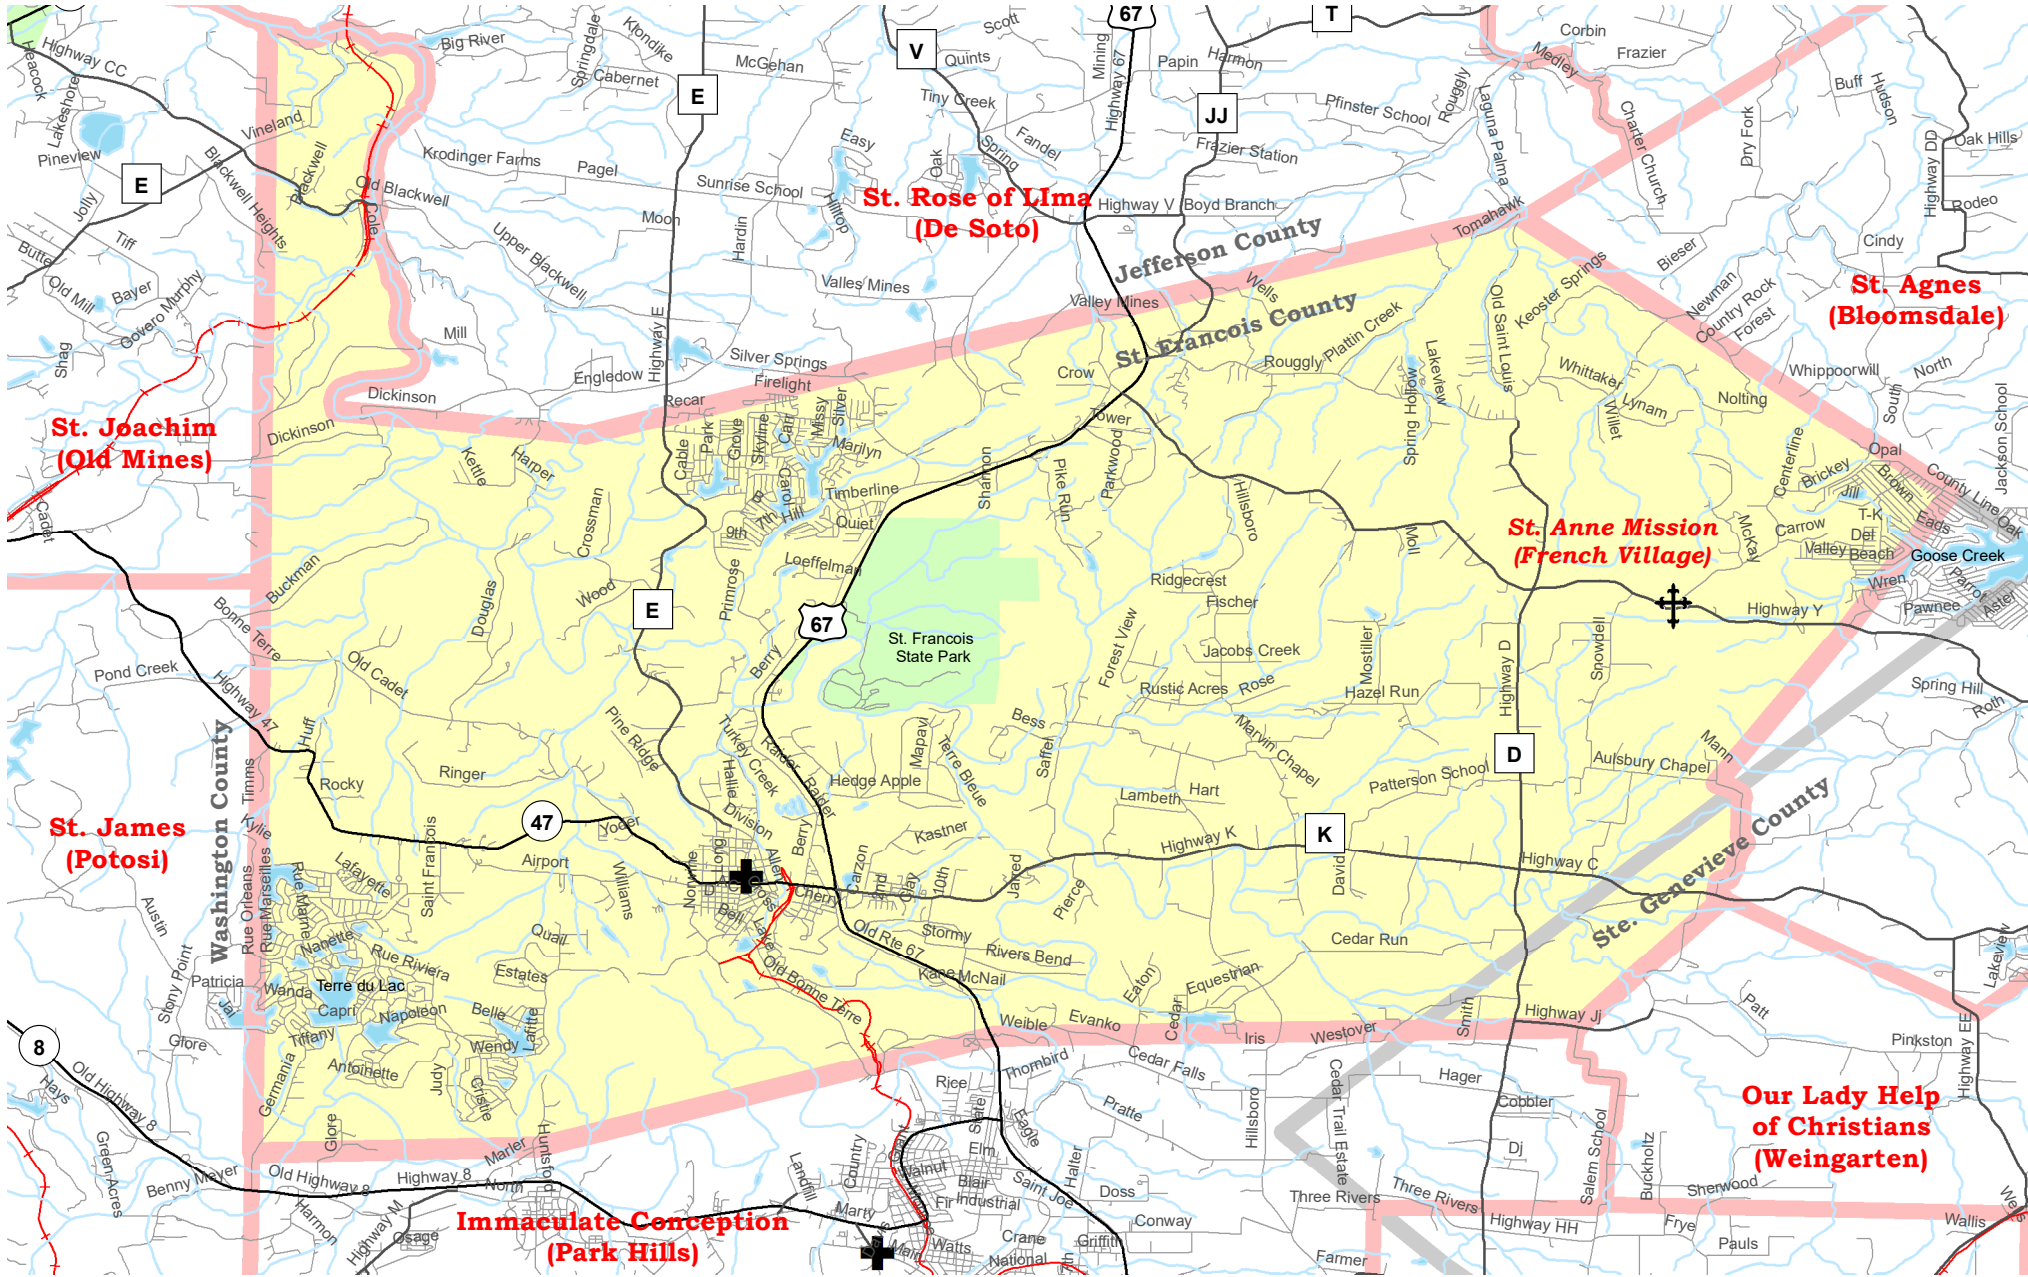

# St. Joseph - Bonne Terre Parish Boundary Map

- |   |                                 |   |                                    |
|---|---------------------------------|---|------------------------------------|
|  | Parish Boundaries               |  | Schools                            |
|  | County Boundaries               |  | Government, Industrial, Commercial |
|  | Rivers, Creeks                  |  | Territorial Parish Church          |
|  | Railroad Tracks                 |  | Personal Parish Church             |
|  | Parks, Golf Courses, Cemeteries |  | Mission, Chapel, Oratory or Shrine |