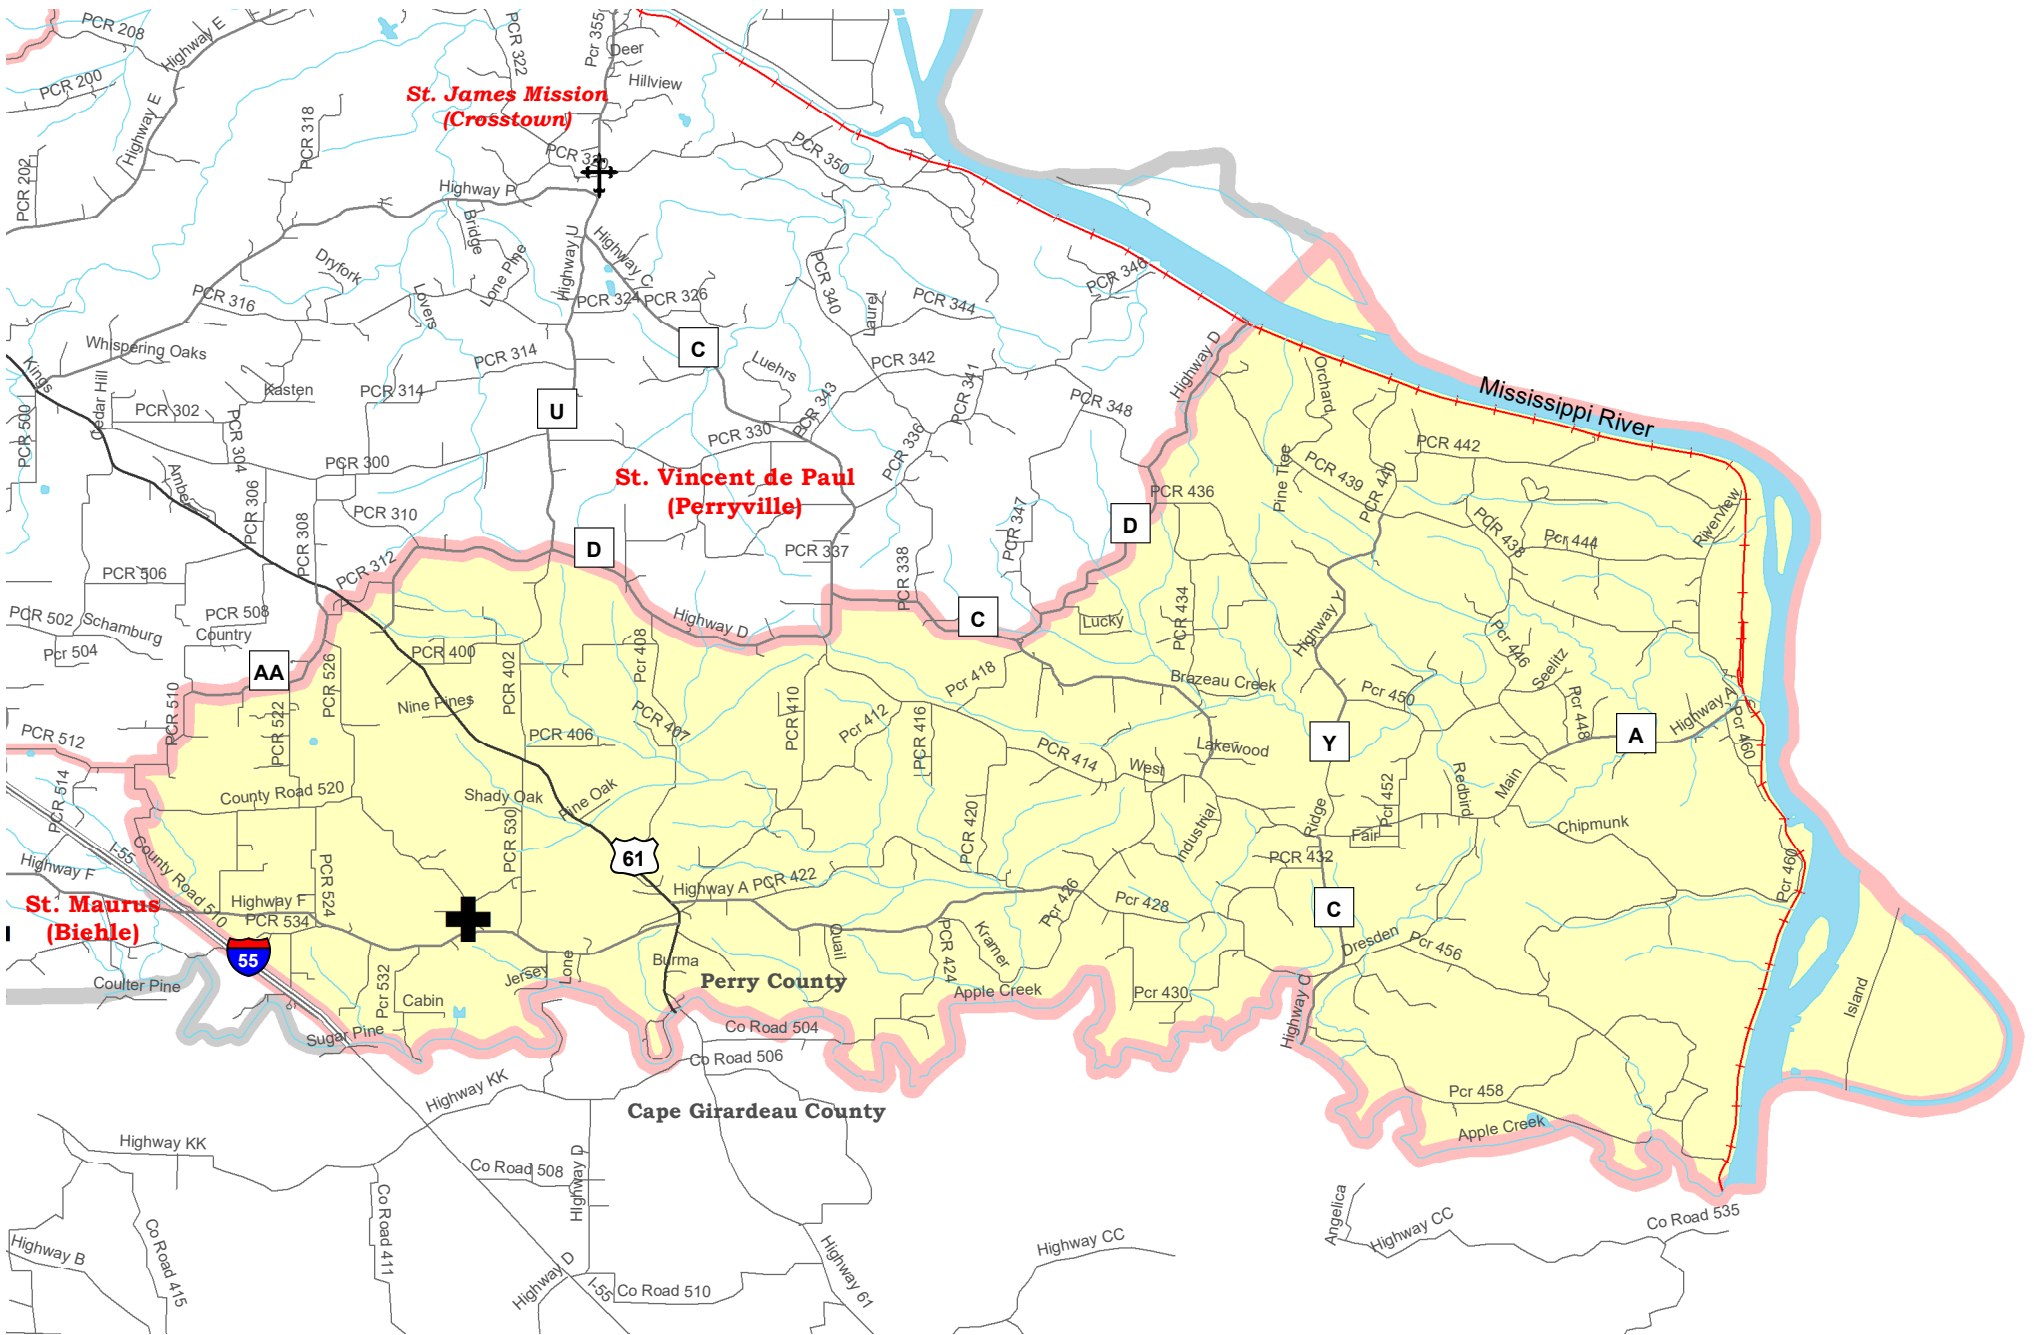

# St. Joseph - Apple Creek Parish Boundary Map

- |   |                   |   |                                    |   |                                    |
|---|-------------------|---|------------------------------------|---|------------------------------------|
|  | Parish Boundaries |  | Parks, Golf Courses, Cemeteries    |  | Territorial Parish Church          |
|  | County Boundaries |  | Schools                            |  | Personal Parish Church             |
|  | Rivers, Creeks    |  | Government, Industrial, Commercial |  | Mission, Chapel, Oratory or Shrine |
|  | Railroad Tracks   |   |                                    |   |                                    |