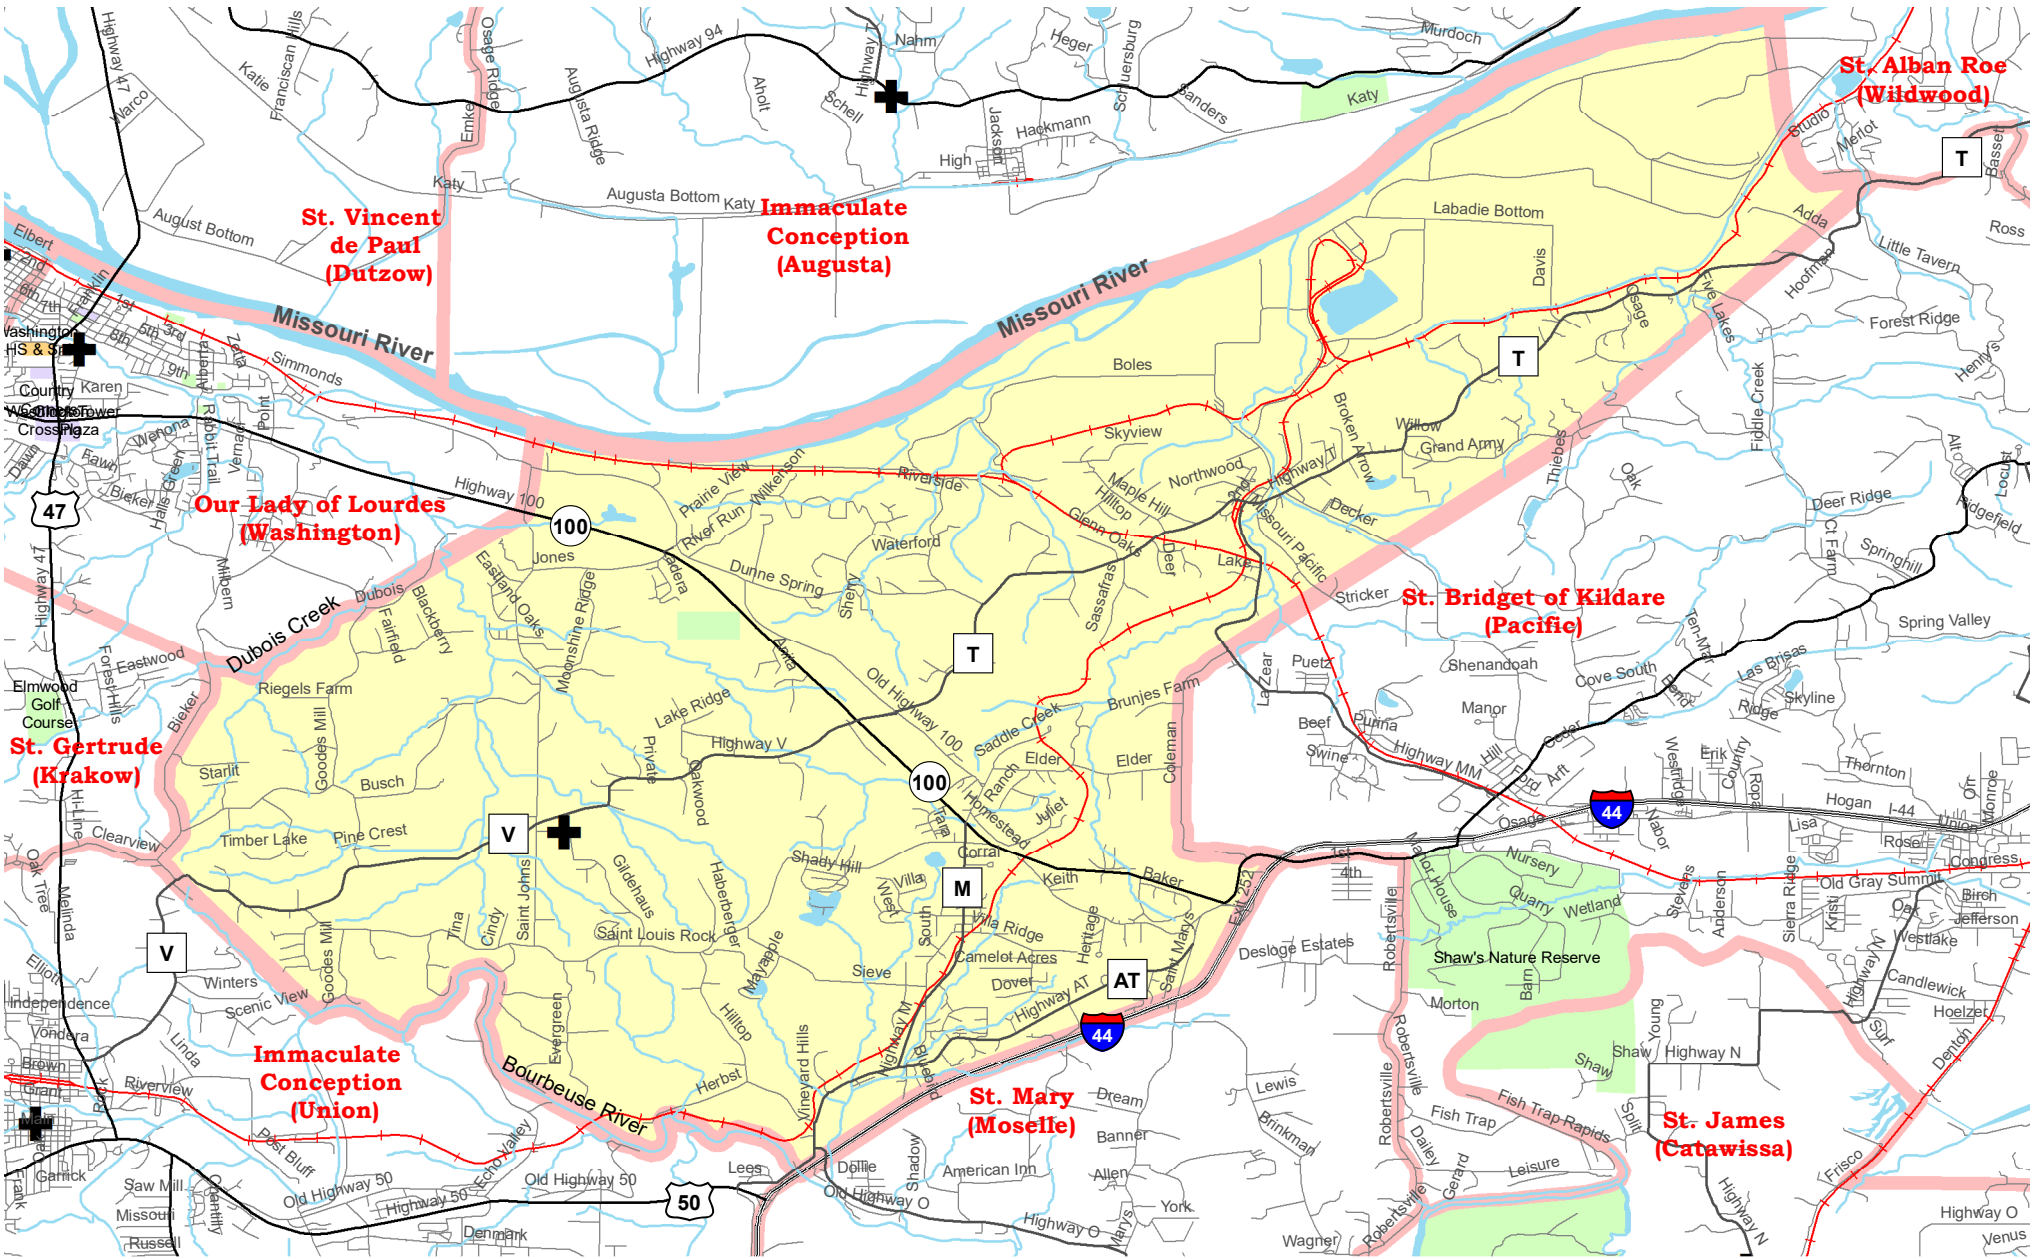

St. John the Baptist - Gildehaus Parish Boundary Map

**St. Vincent
de Paul
(Dutzow)**

**Immaculate
Conception
(Augusta)**

**St. Alban Roe
(Wildwood)**

**Our Lady of Lourdes
(Washington)**

**St. Bridget of Kildare
(Pacifie)**

**St. Gertrude
(Krakow)**

**Immaculate
Conception
(Union)**

**St. Mary
(Moseile)**

**St. James
(Catawissa)**

- | | | | |
|---|---------------------------------|---|------------------------------------|
|  | Parish Boundaries |  | Schools |
|  | County Boundaries |  | Government, Industrial, Commercial |
|  | Rivers, Creeks |  | Territorial Parish Church |
|  | Railroad Tracks |  | Personal Parish Church |
|  | Parks, Golf Courses, Cemeteries |  | Mission, Chapel, Oratory or Shrine |