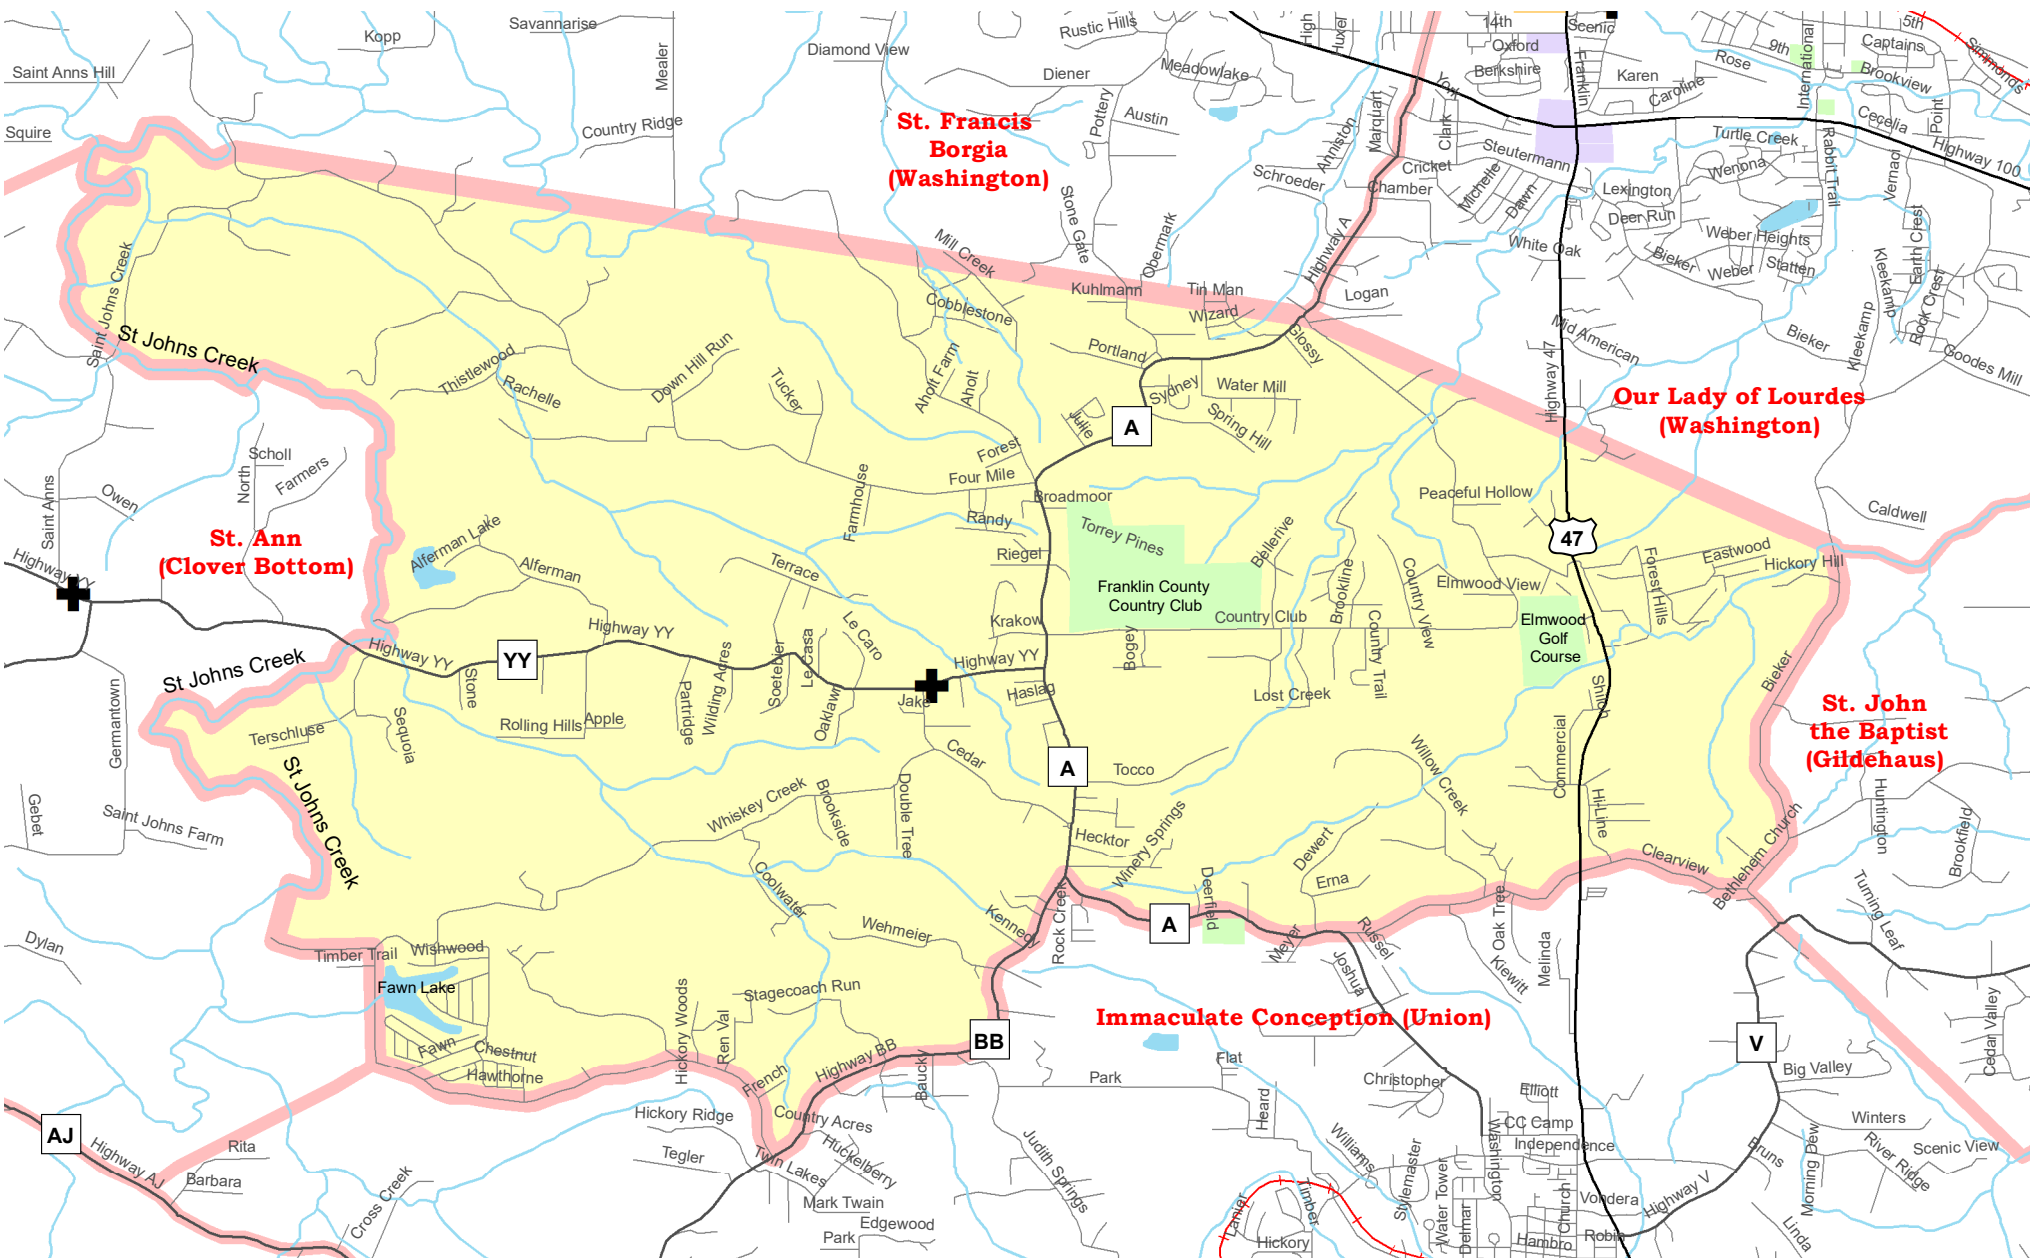

# St. Gertrude - Krakow Parish Boundary Map

- |   |                                 |   |                                    |
|---|---------------------------------|---|------------------------------------|
|  | Parish Boundaries               |  | Schools                            |
|  | County Boundaries               |  | Government, Industrial, Commercial |
|  | Rivers, Creeks                  |  | Territorial Parish Church          |
|  | Railroad Tracks                 |  | Personal Parish Church             |
|  | Parks, Golf Courses, Cemeteries |  | Mission, Chapel, Oratory or Shrine |