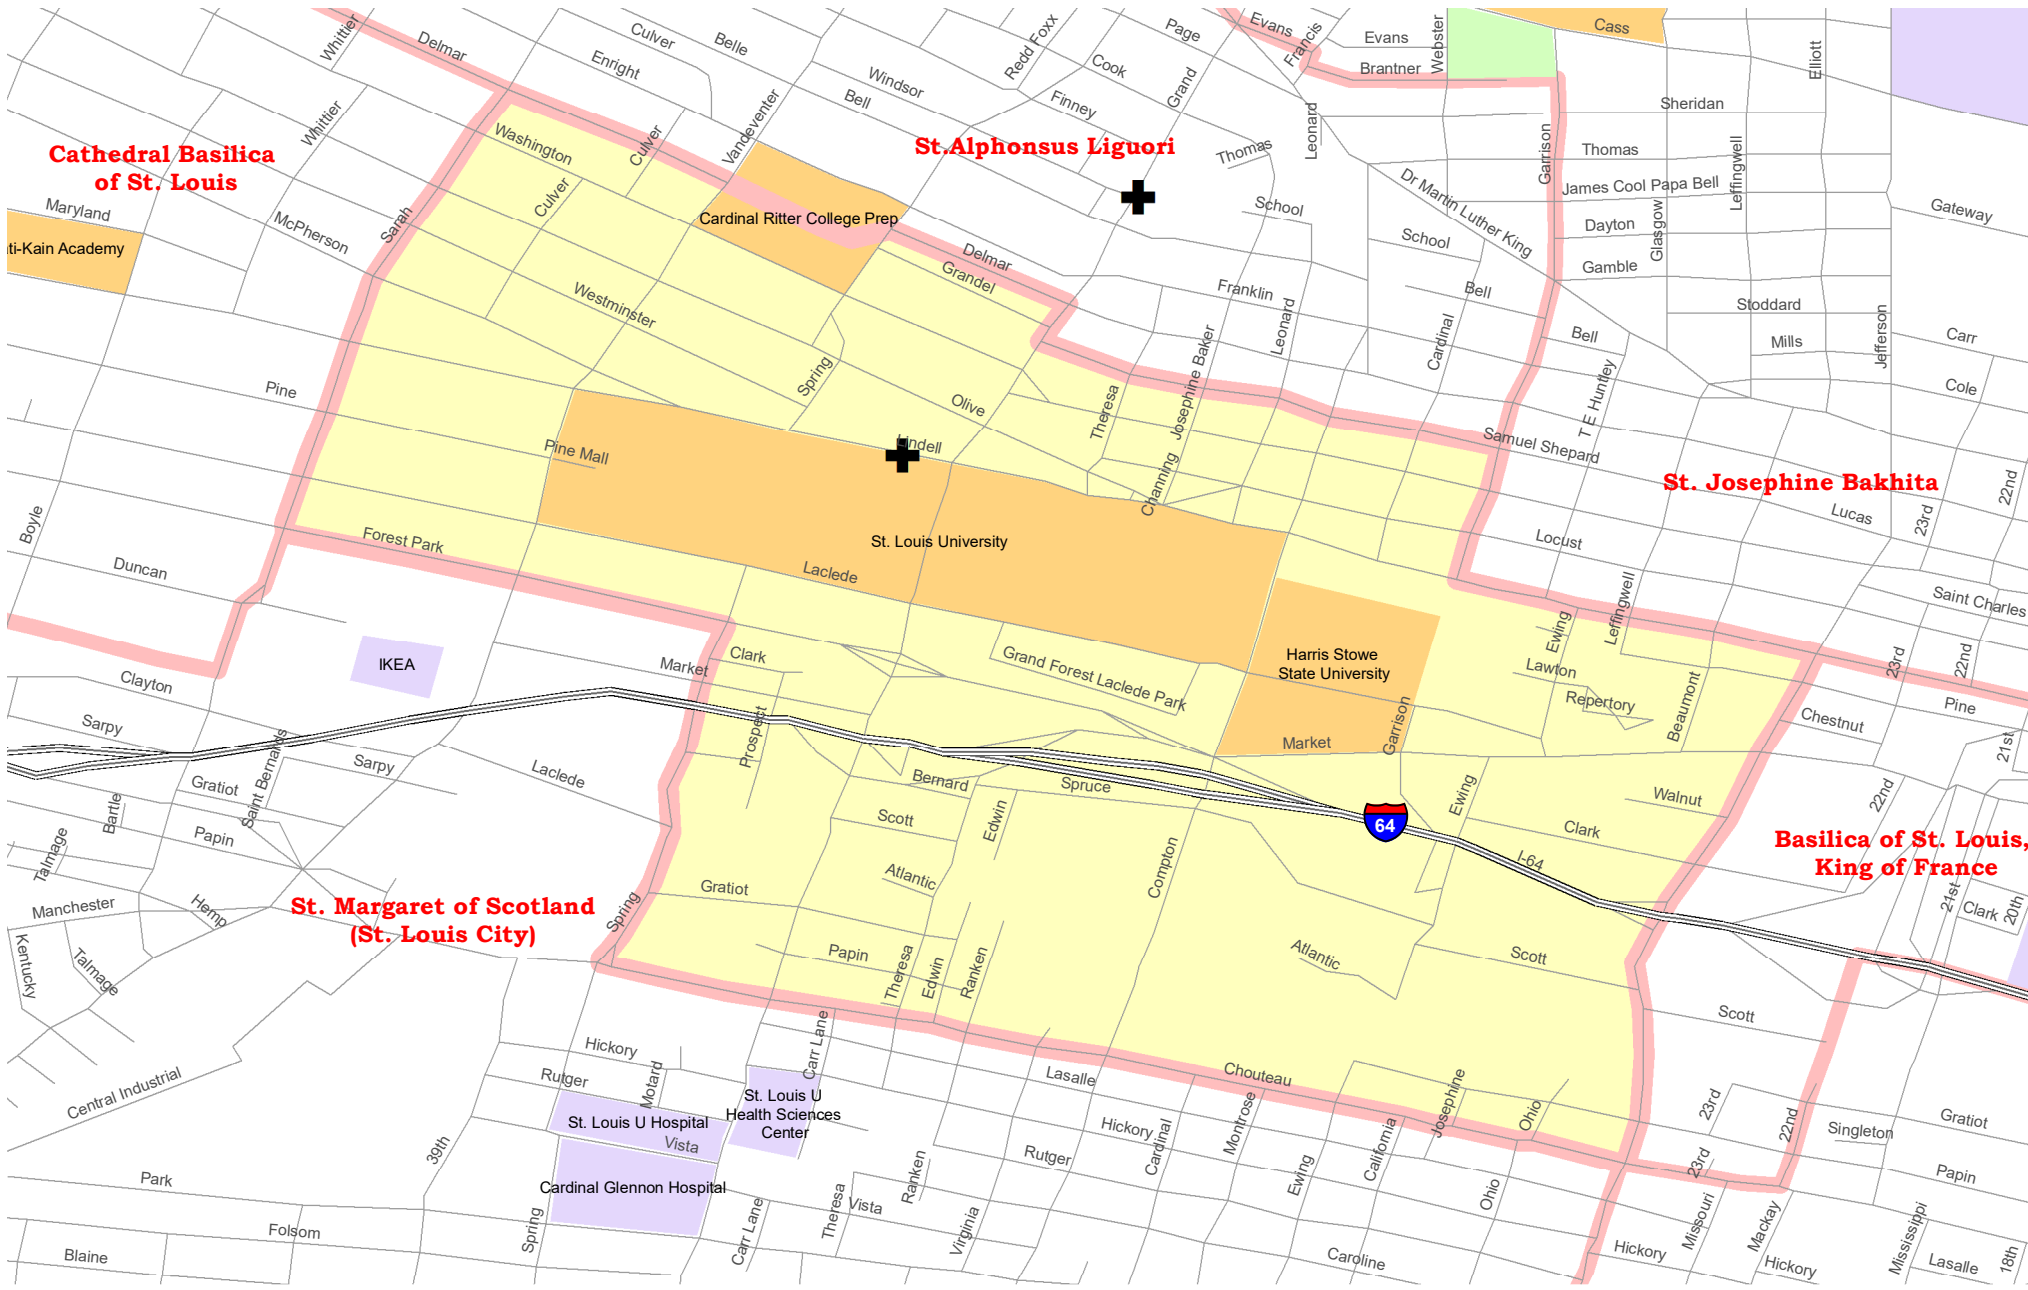

# St. Francis Xavier (College Church) - St. Louis City Parish Boundary Map

- |   |                                 |   |                                    |
|---|---------------------------------|---|------------------------------------|
|  | Parish Boundaries               |  | Schools                            |
|  | County Boundaries               |  | Government, Industrial, Commercial |
|  | Rivers, Creeks                  |  | Territorial Parish Church          |
|  | Railroad Tracks                 |  | Personal Parish Church             |
|  | Parks, Golf Courses, Cemeteries |  | Mission, Chapel, Oratory or Shrine |