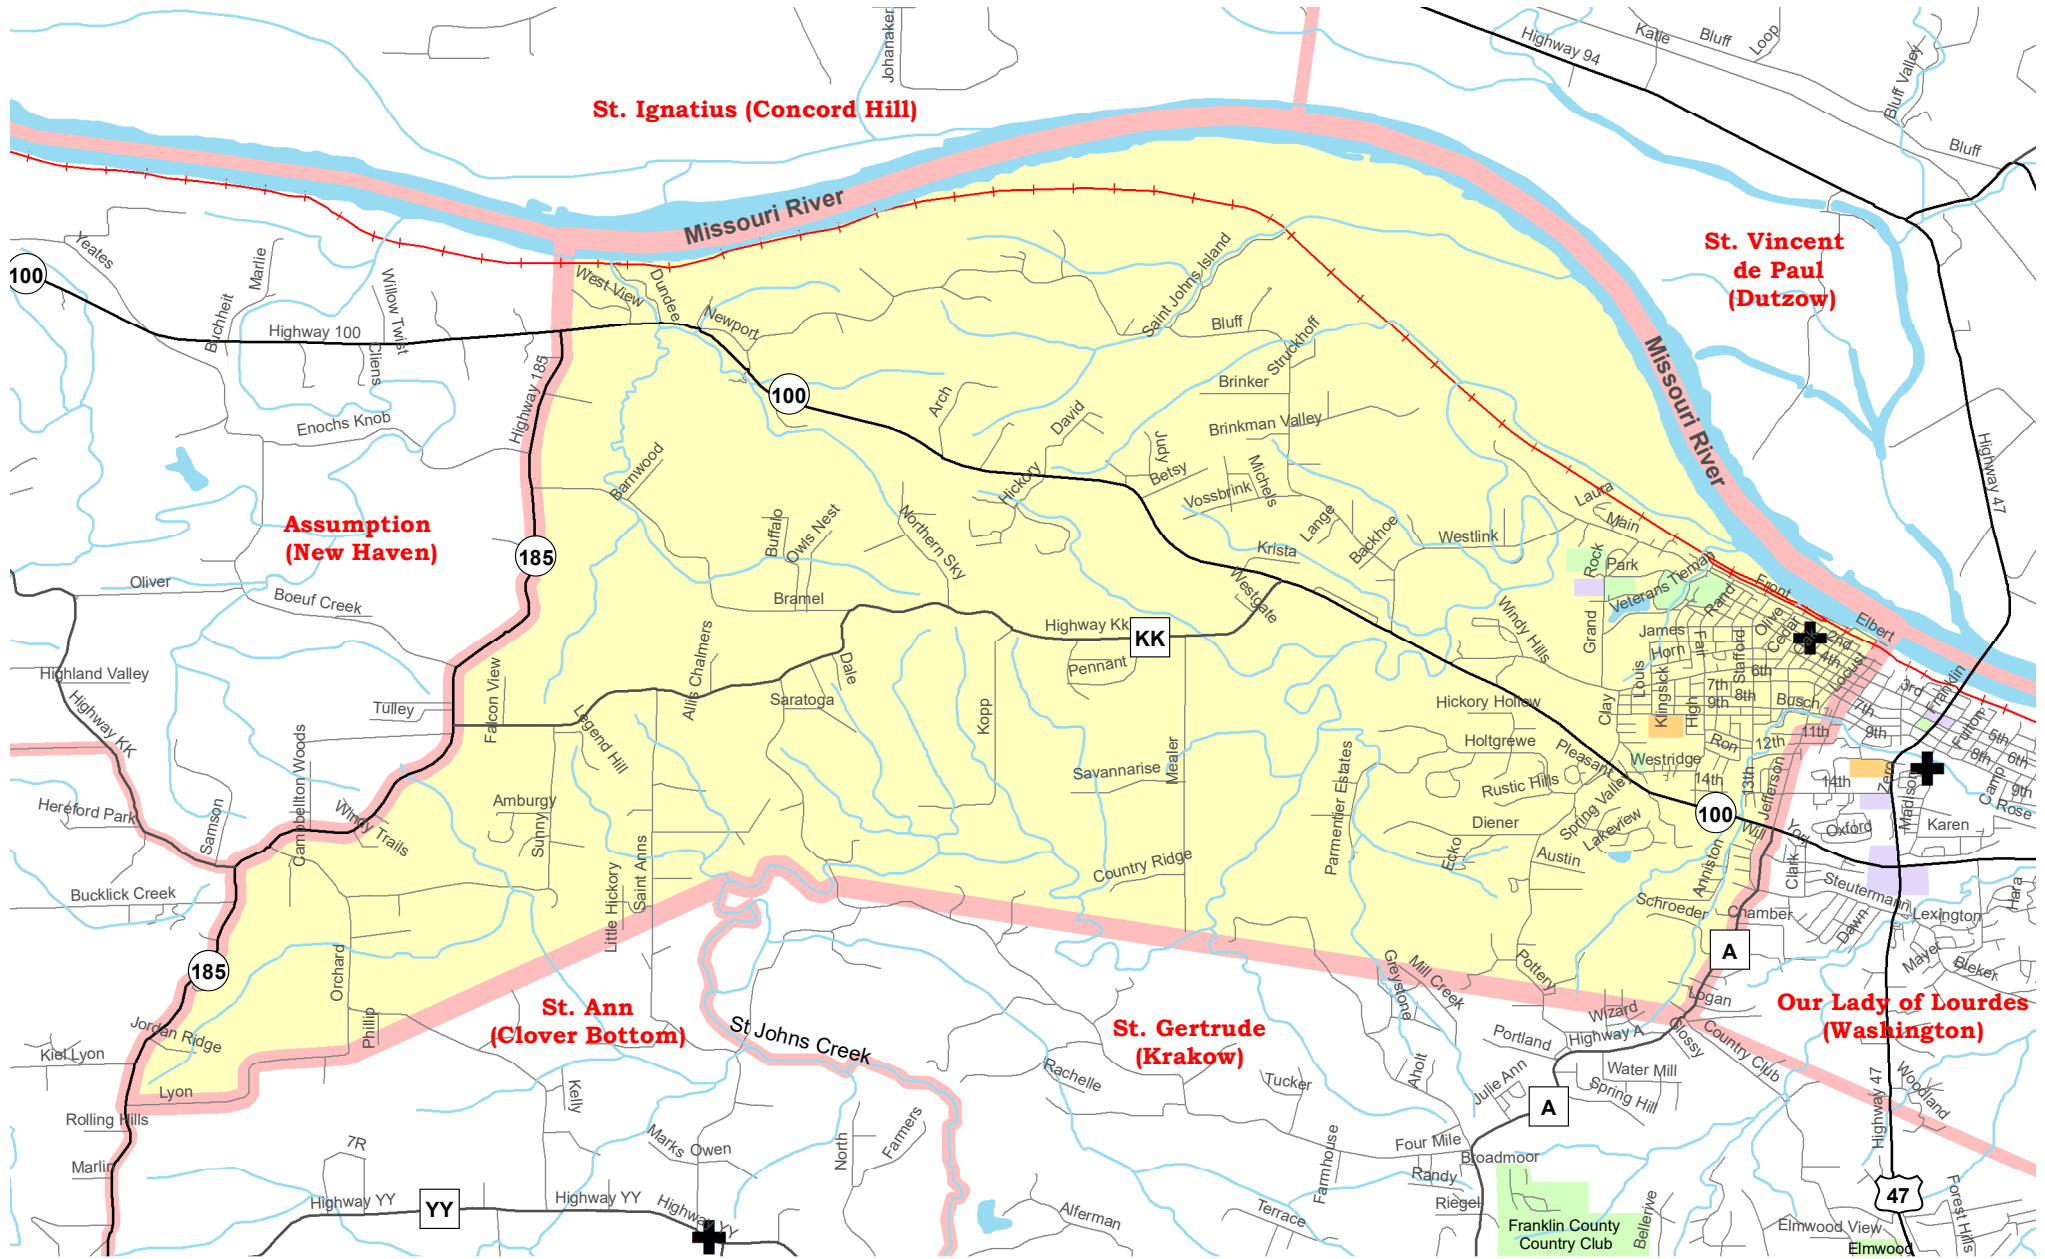

St. Francis Borgia - Washington Parish Boundary Map

-  Parish Boundaries
-  County Boundaries
-  Rivers, Creeks
-  Railroad Tracks
-  Parks, Golf Courses, Cemeteries

-  Schools
-  Government, Industrial, Commercial
-  Territorial Parish Church
-  Personal Parish Church
-  Mission, Chapel, Oratory or Shrine

St. Ignatius (Concord Hill)

St. Vincent de Paul (Dutzow)

Assumption (New Haven)

St. Ann (Clover Bottom)

St. Gertrude (Krakow)

Our Lady of Lourdes (Washington)

Franklin County Country Club