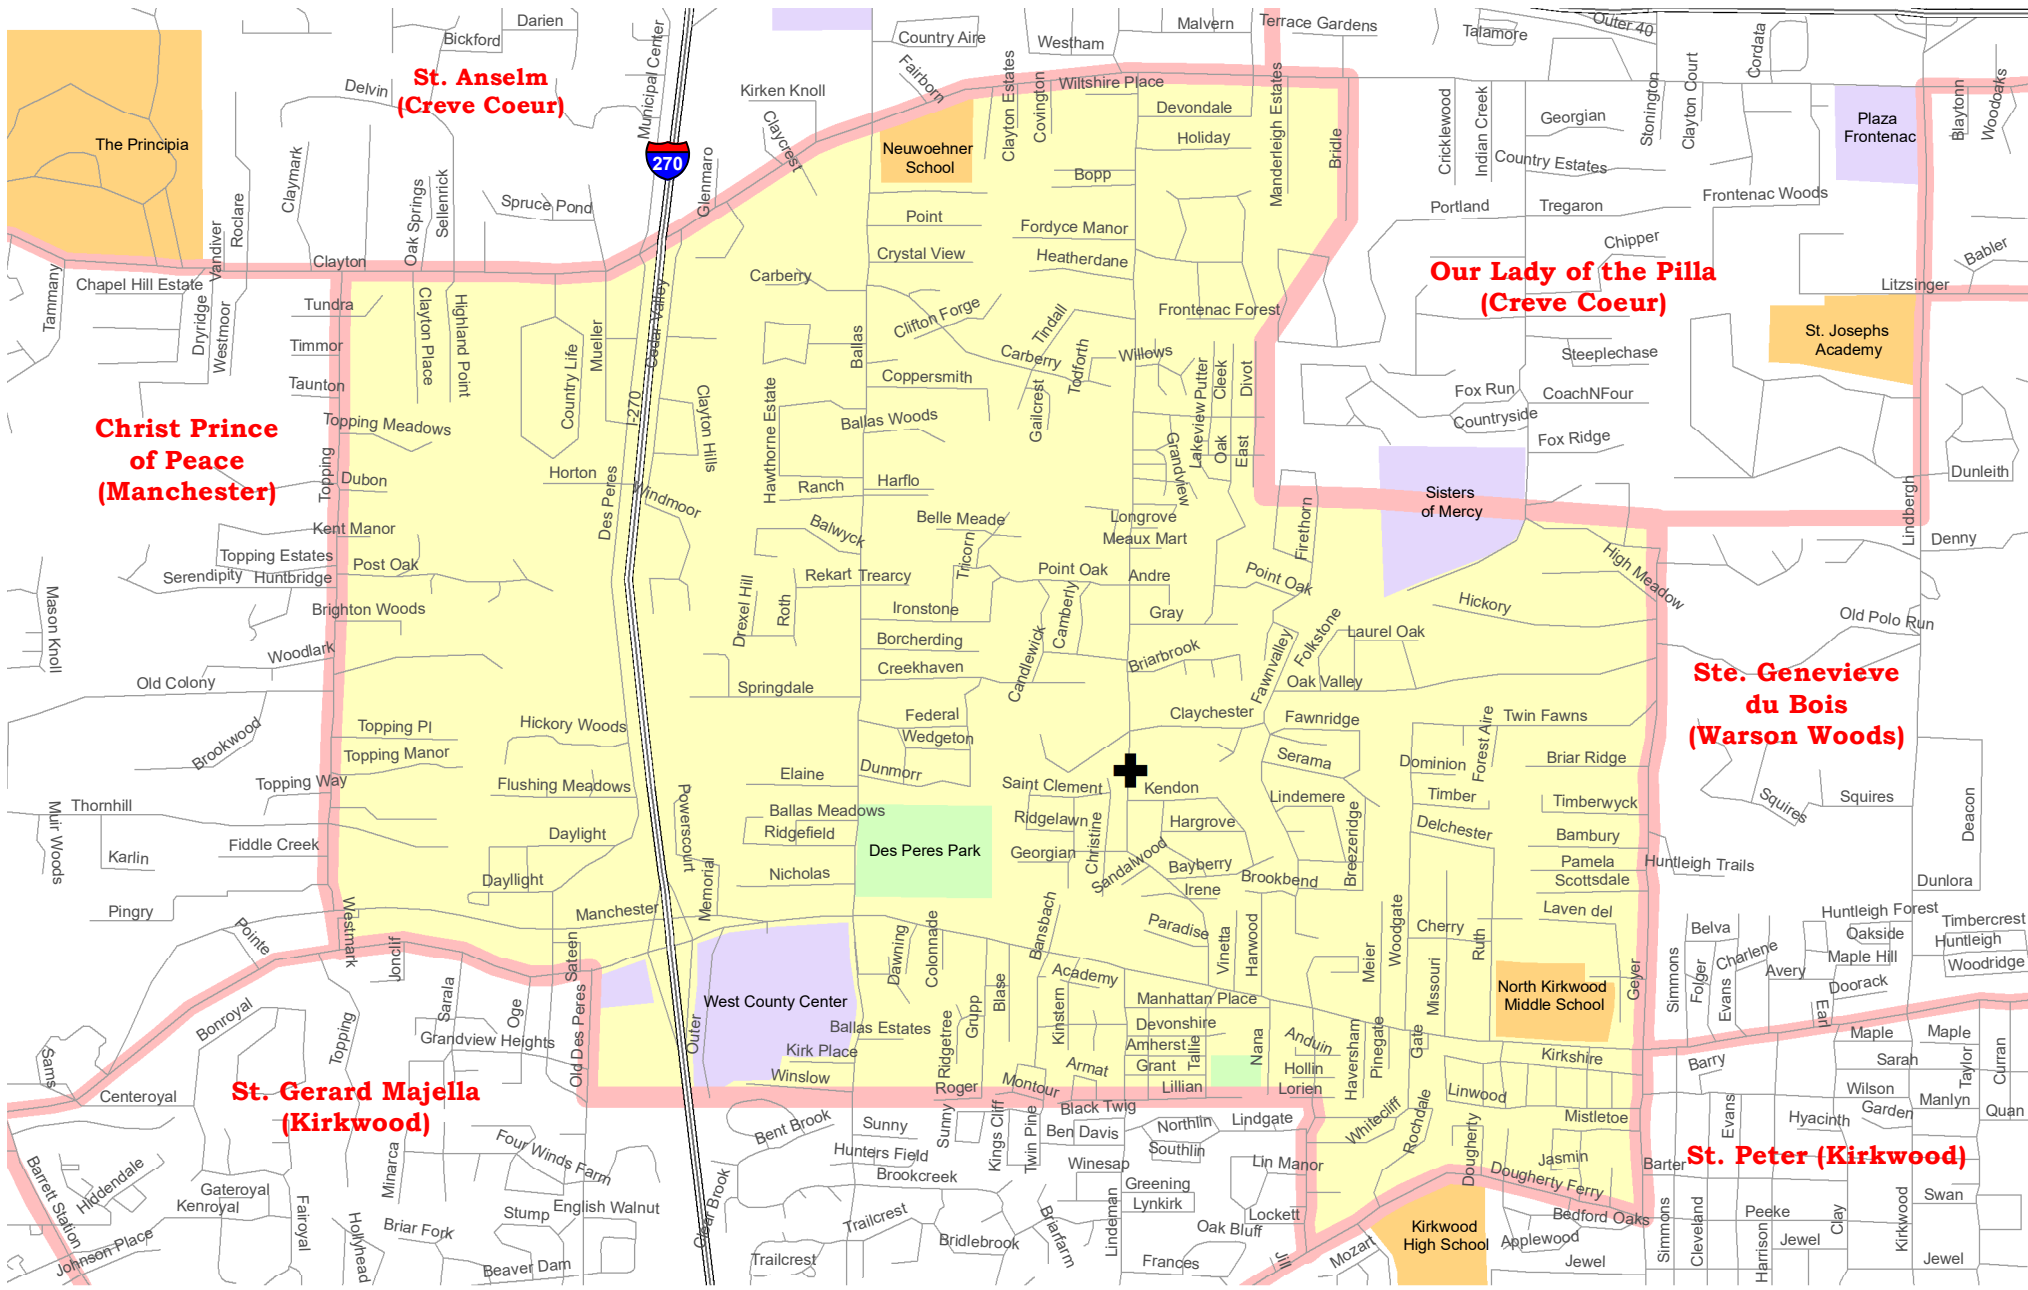

# St. Clement of Rome (Des Peres) Parish Boundary Map

**St. Anselm  
(Creve Coeur)**

**Christ Prince  
of Peace  
(Manchester)**

**St. Gerard Majella  
(Kirkwood)**

**Our Lady of the Pilla  
(Creve Coeur)**

**Ste. Genevieve  
du Bois  
(Warson Woods)**

**St. Peter (Kirkwood)**

- |   |                                 |   |                                    |
|---|---------------------------------|---|------------------------------------|
|  | Parish Boundaries               |  | Schools                            |
|  | County Boundaries               |  | Government, Industrial, Commercial |
|  | Rivers, Creeks                  |  | Territorial Parish Church          |
|  | Railroad Tracks                 |  | Personal Parish Church             |
|  | Parks, Golf Courses, Cemeteries |  | Mission, Chapel, Oratory or Shrine |