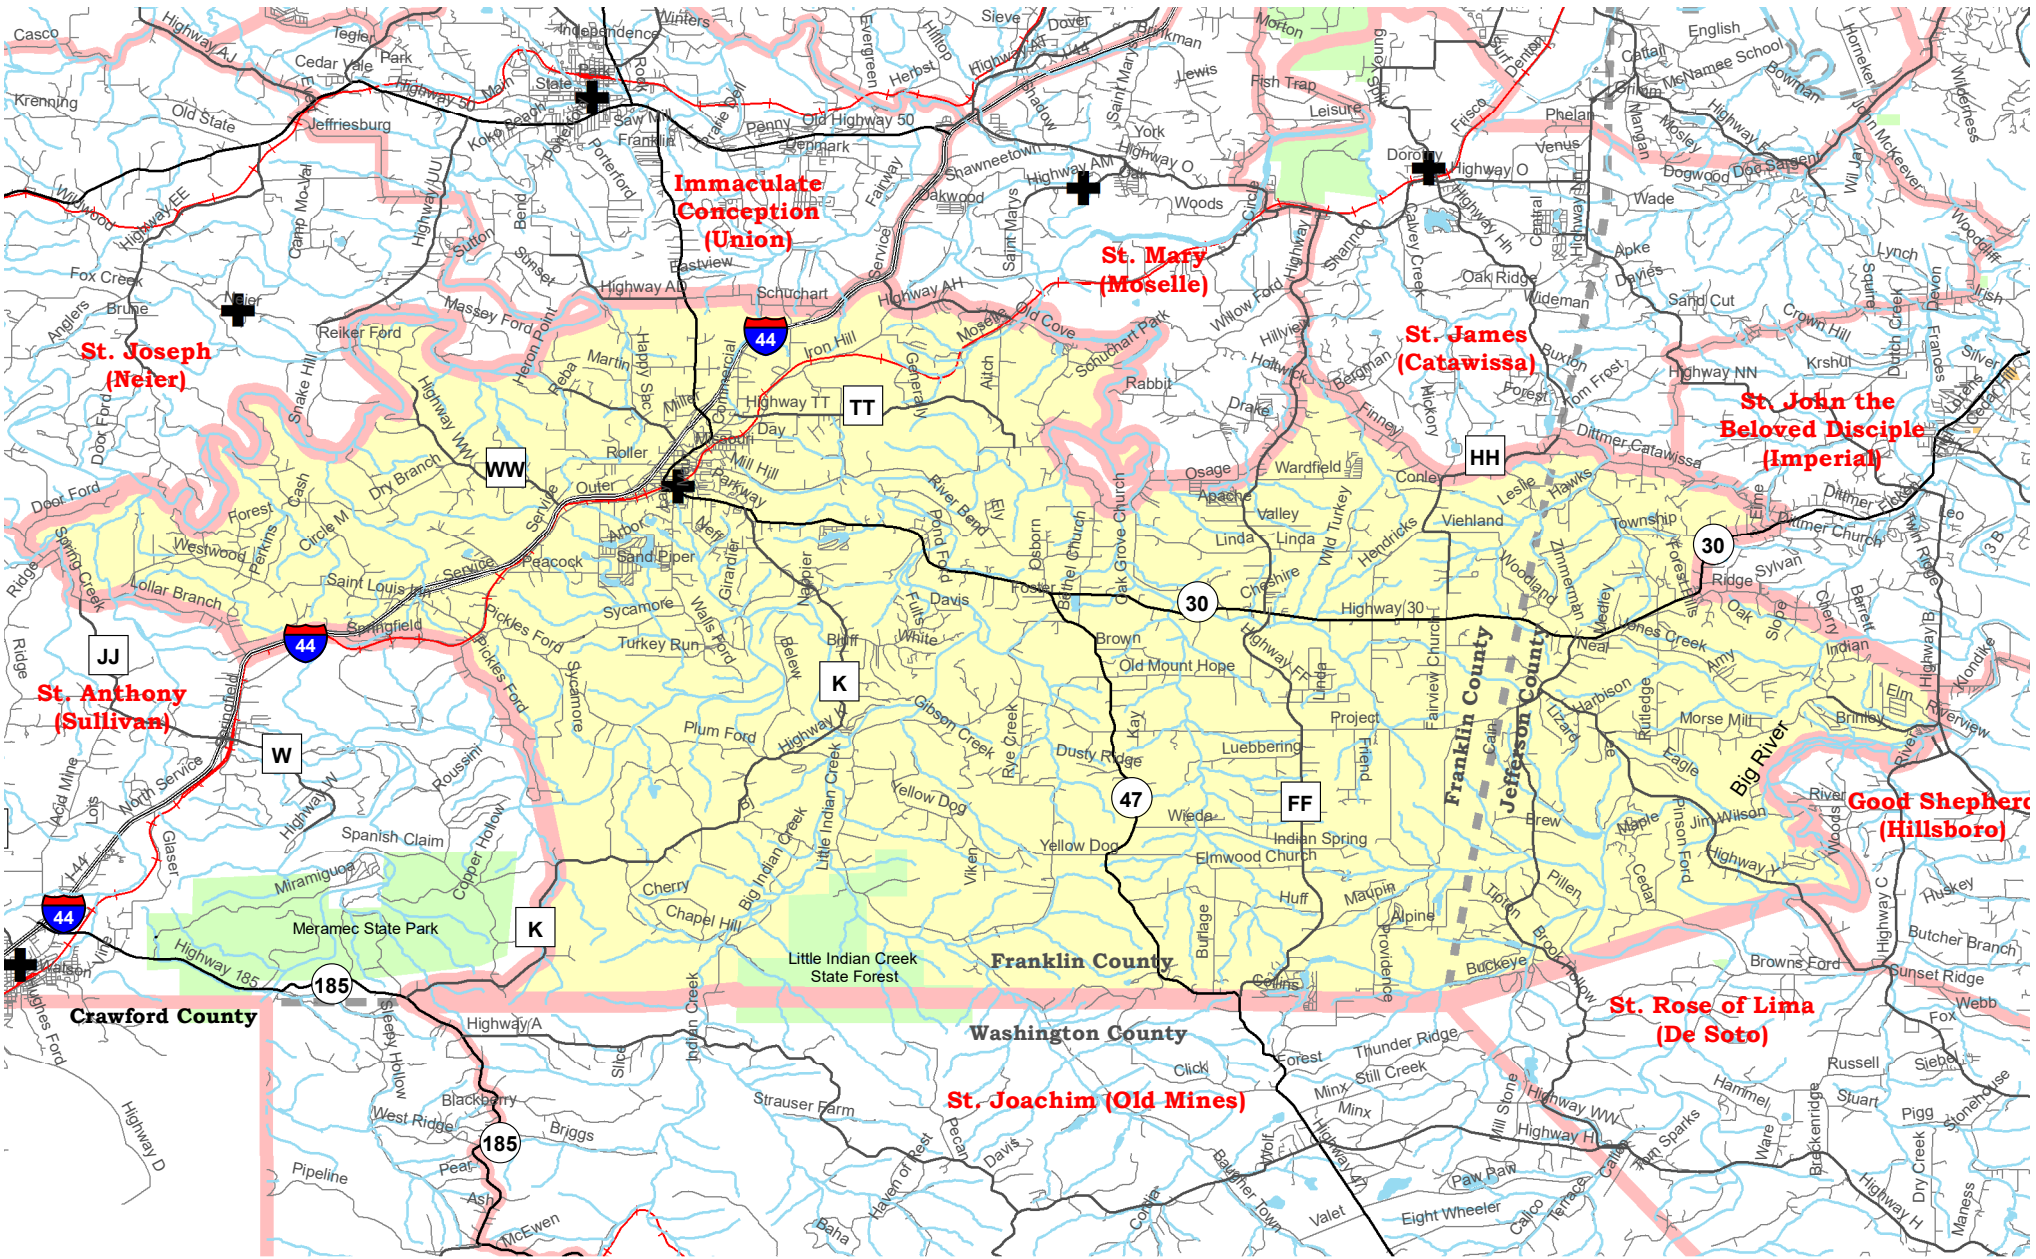

# St. Clare - St. Clair Parish Boundary Map

- |   |                                 |   |                                    |
|---|---------------------------------|---|------------------------------------|
|  | Parish Boundaries               |  | Schools                            |
|  | County Boundaries               |  | Government, Industrial, Commercial |
|  | Rivers, Creeks                  |  | Territorial Parish Church          |
|  | Railroad Tracks                 |  | Personal Parish Church             |
|  | Parks, Golf Courses, Cemeteries |  | Mission, Chapel, Oratory or Shrine |