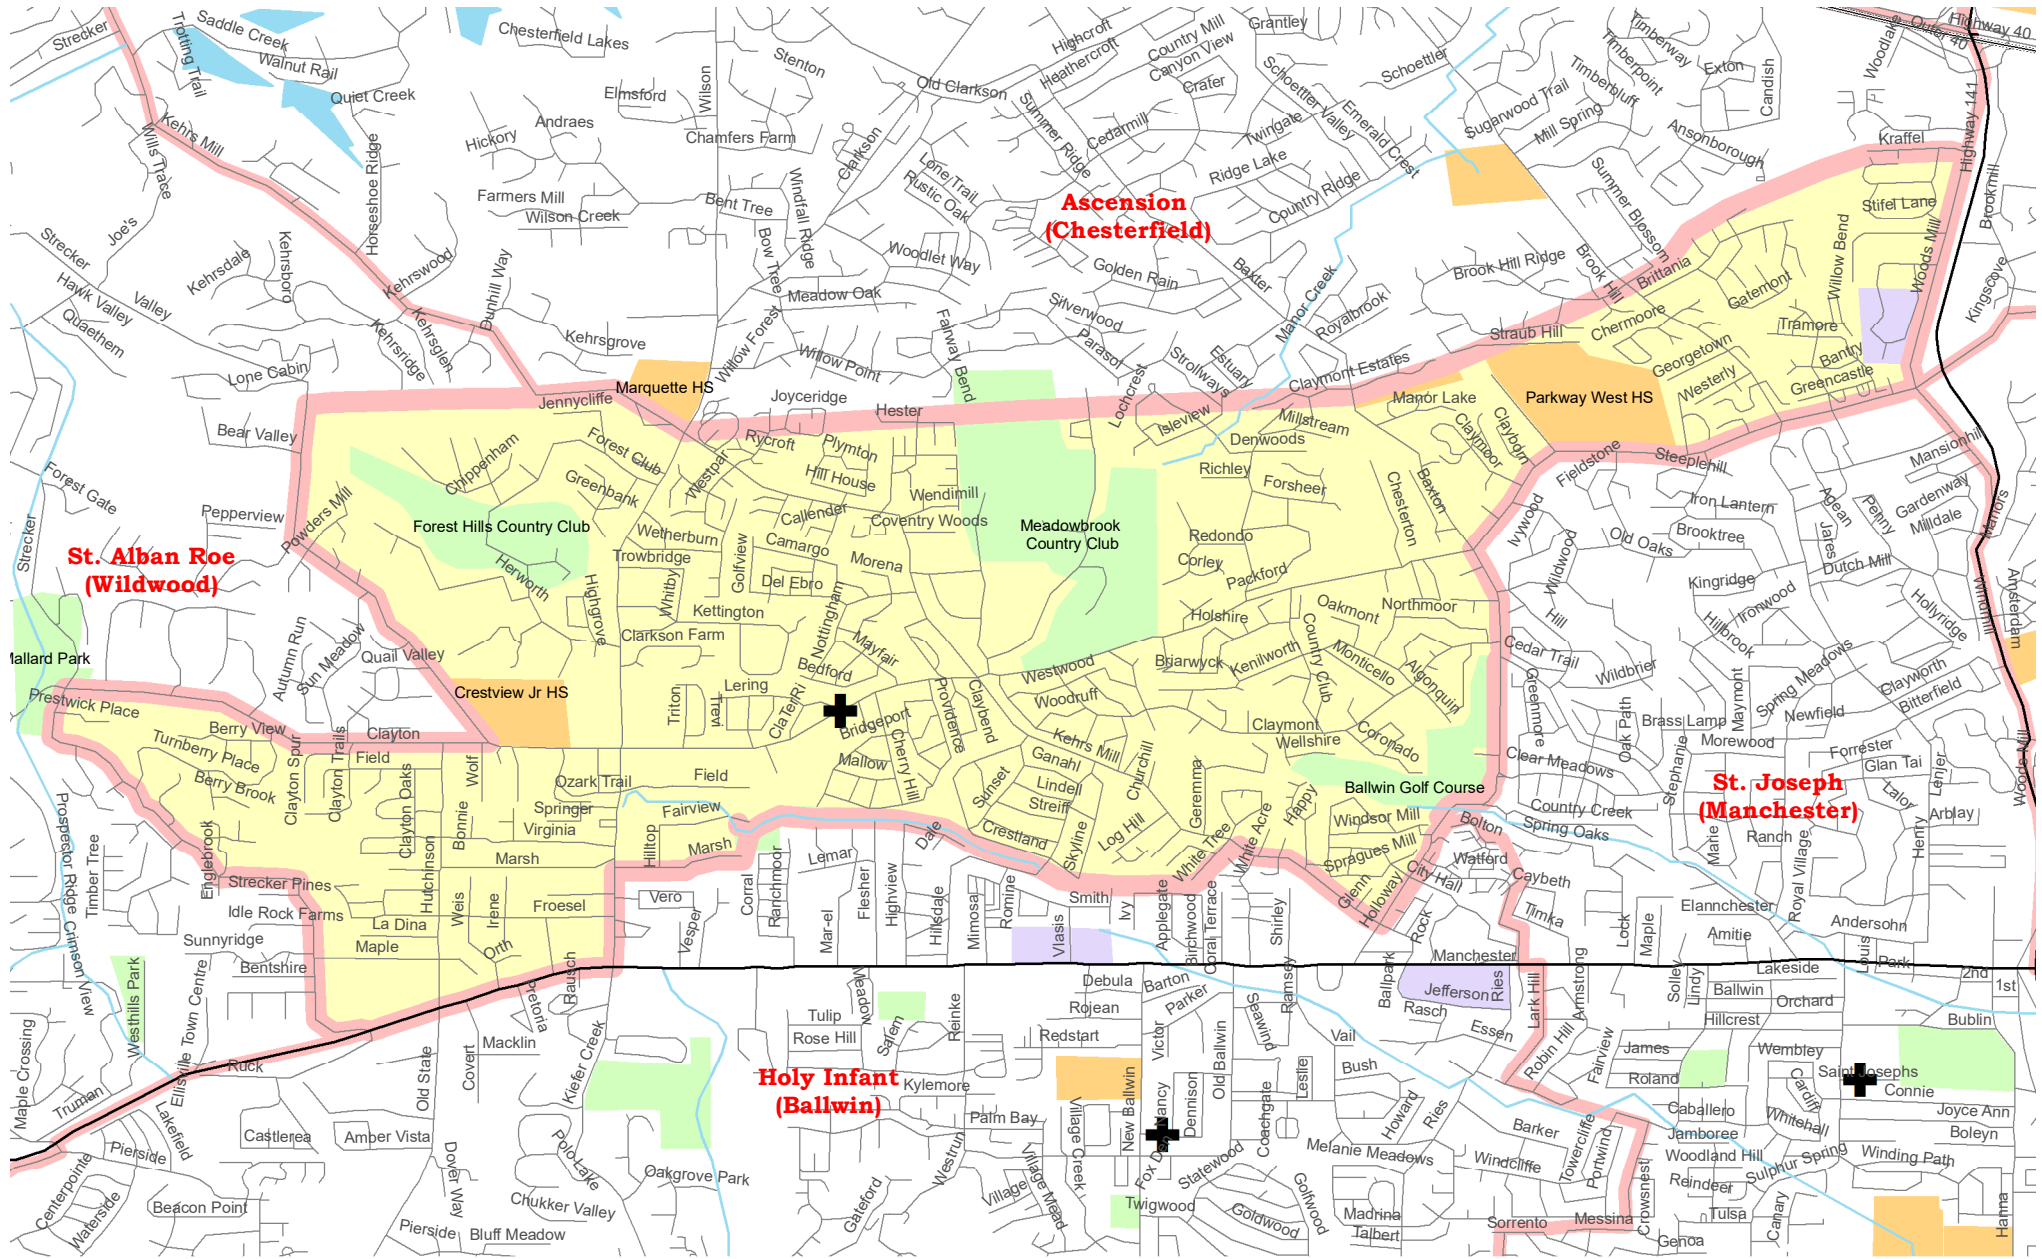

St. Clare of Assisi - Ellisville Parish Boundary Map

- | | | | |
|---|---------------------------------|---|------------------------------------|
|  | Parish Boundaries |  | Schools |
|  | County Boundaries |  | Government, Industrial, Commercial |
|  | Rivers, Creeks |  | Territorial Parish Church |
|  | Railroad Tracks |  | Personal Parish Church |
|  | Parks, Golf Courses, Cemeteries |  | Mission, Chapel, Oratory or Shrine |