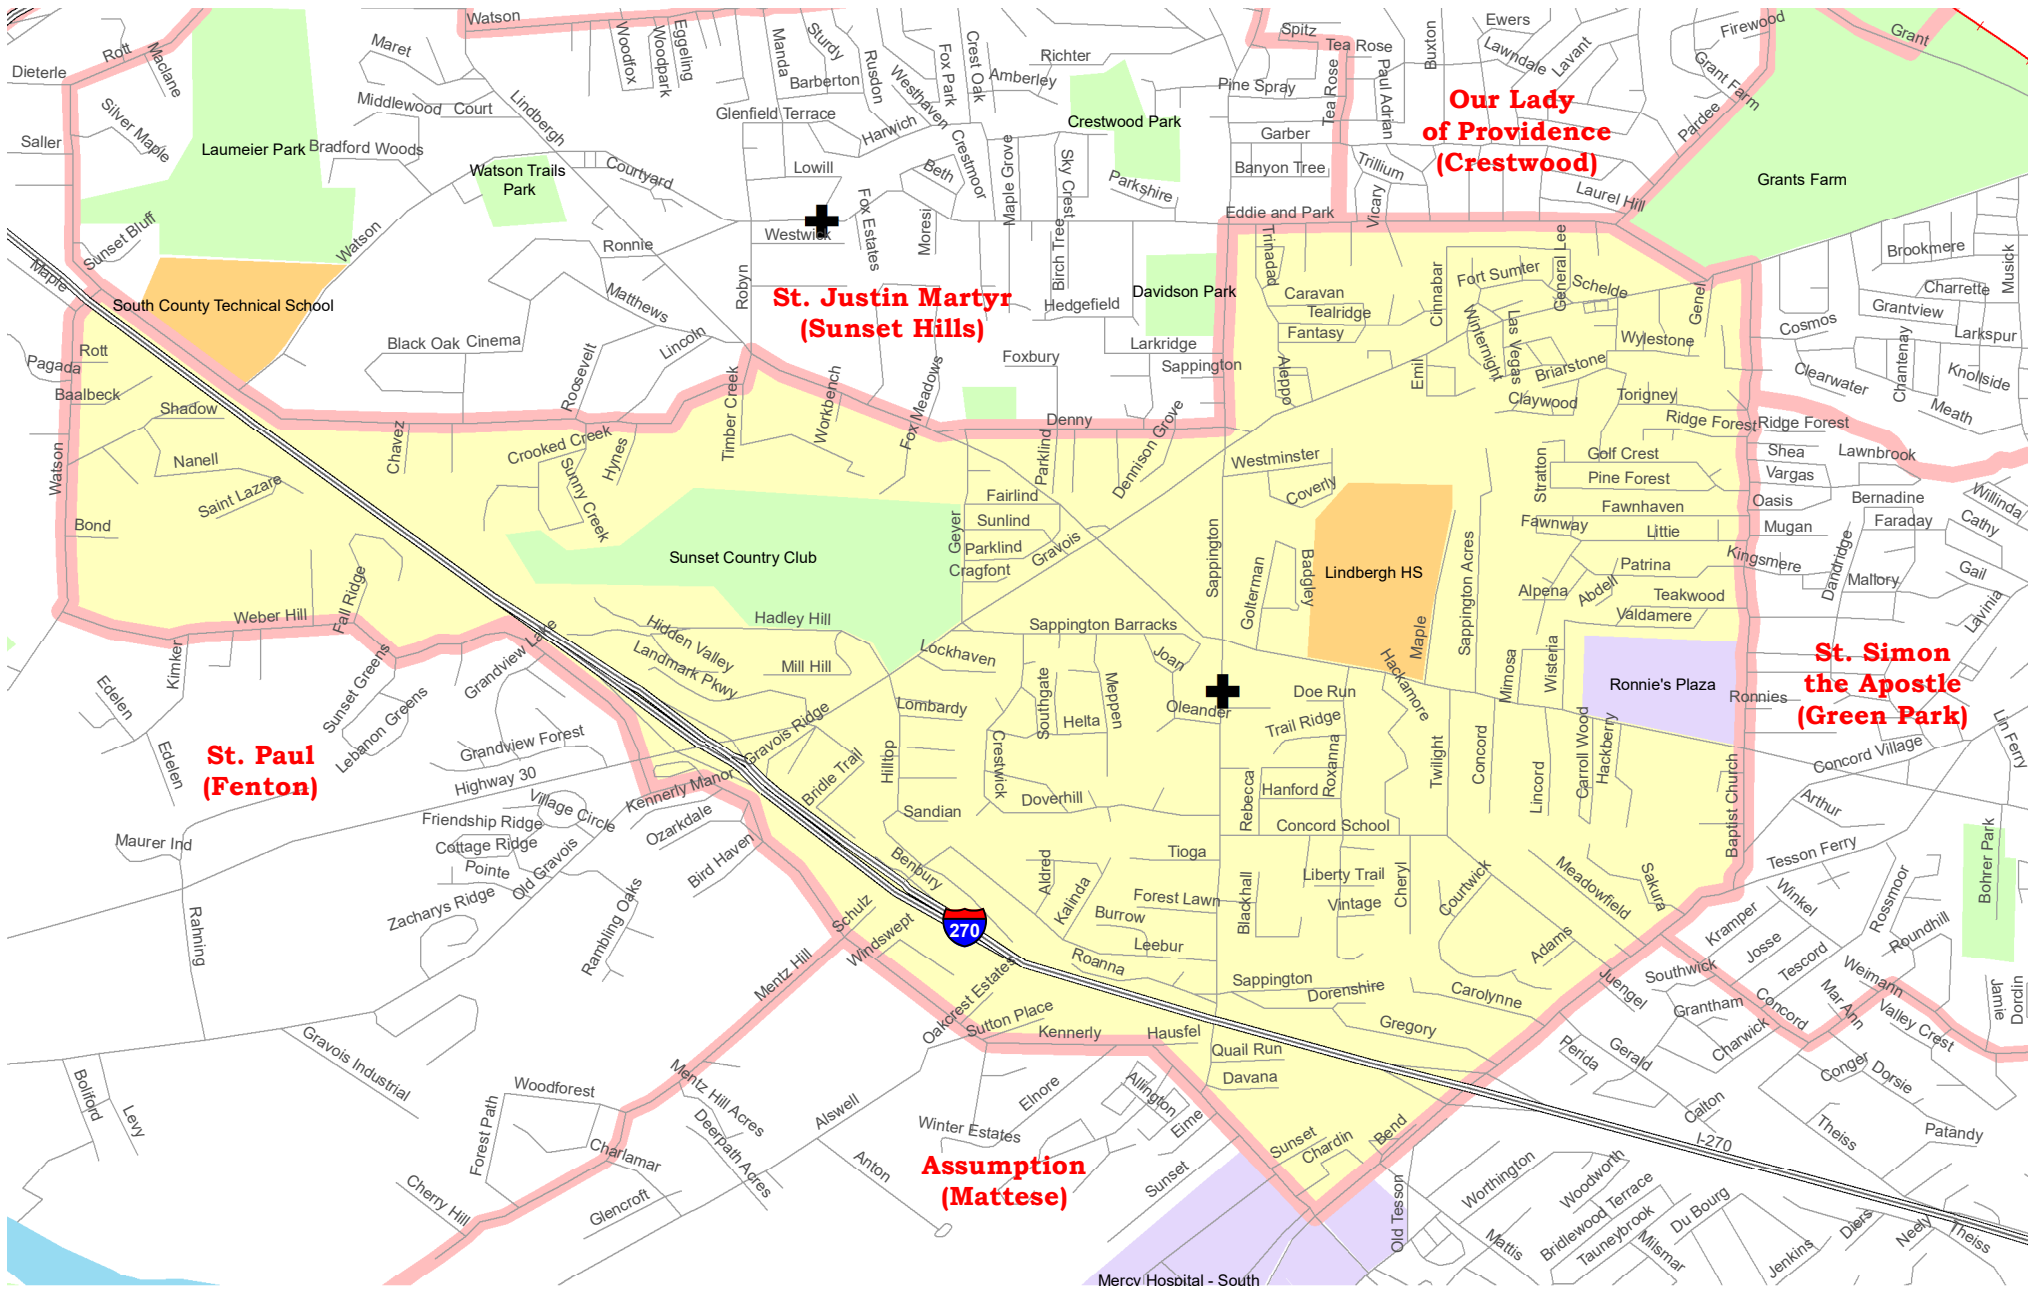

St. Catherine Laboure (Sappington) Parish Boundary Map

**St. Paul
(Fenton)**

**St. Justin Martyr
(Sunset Hills)**

**Our Lady
of Providence
(Crestwood)**

**St. Simon
the Apostle
(Green Park)**

**Assumption
(Mattese)**

- | | | | |
|---|---------------------------------|---|------------------------------------|
|  | Parish Boundaries |  | Schools |
|  | County Boundaries |  | Government, Industrial, Commercial |
|  | Rivers, Creeks |  | Territorial Parish Church |
|  | Railroad Tracks |  | Personal Parish Church |
|  | Parks, Golf Courses, Cemeteries |  | Mission, Chapel, Oratory or Shrine |