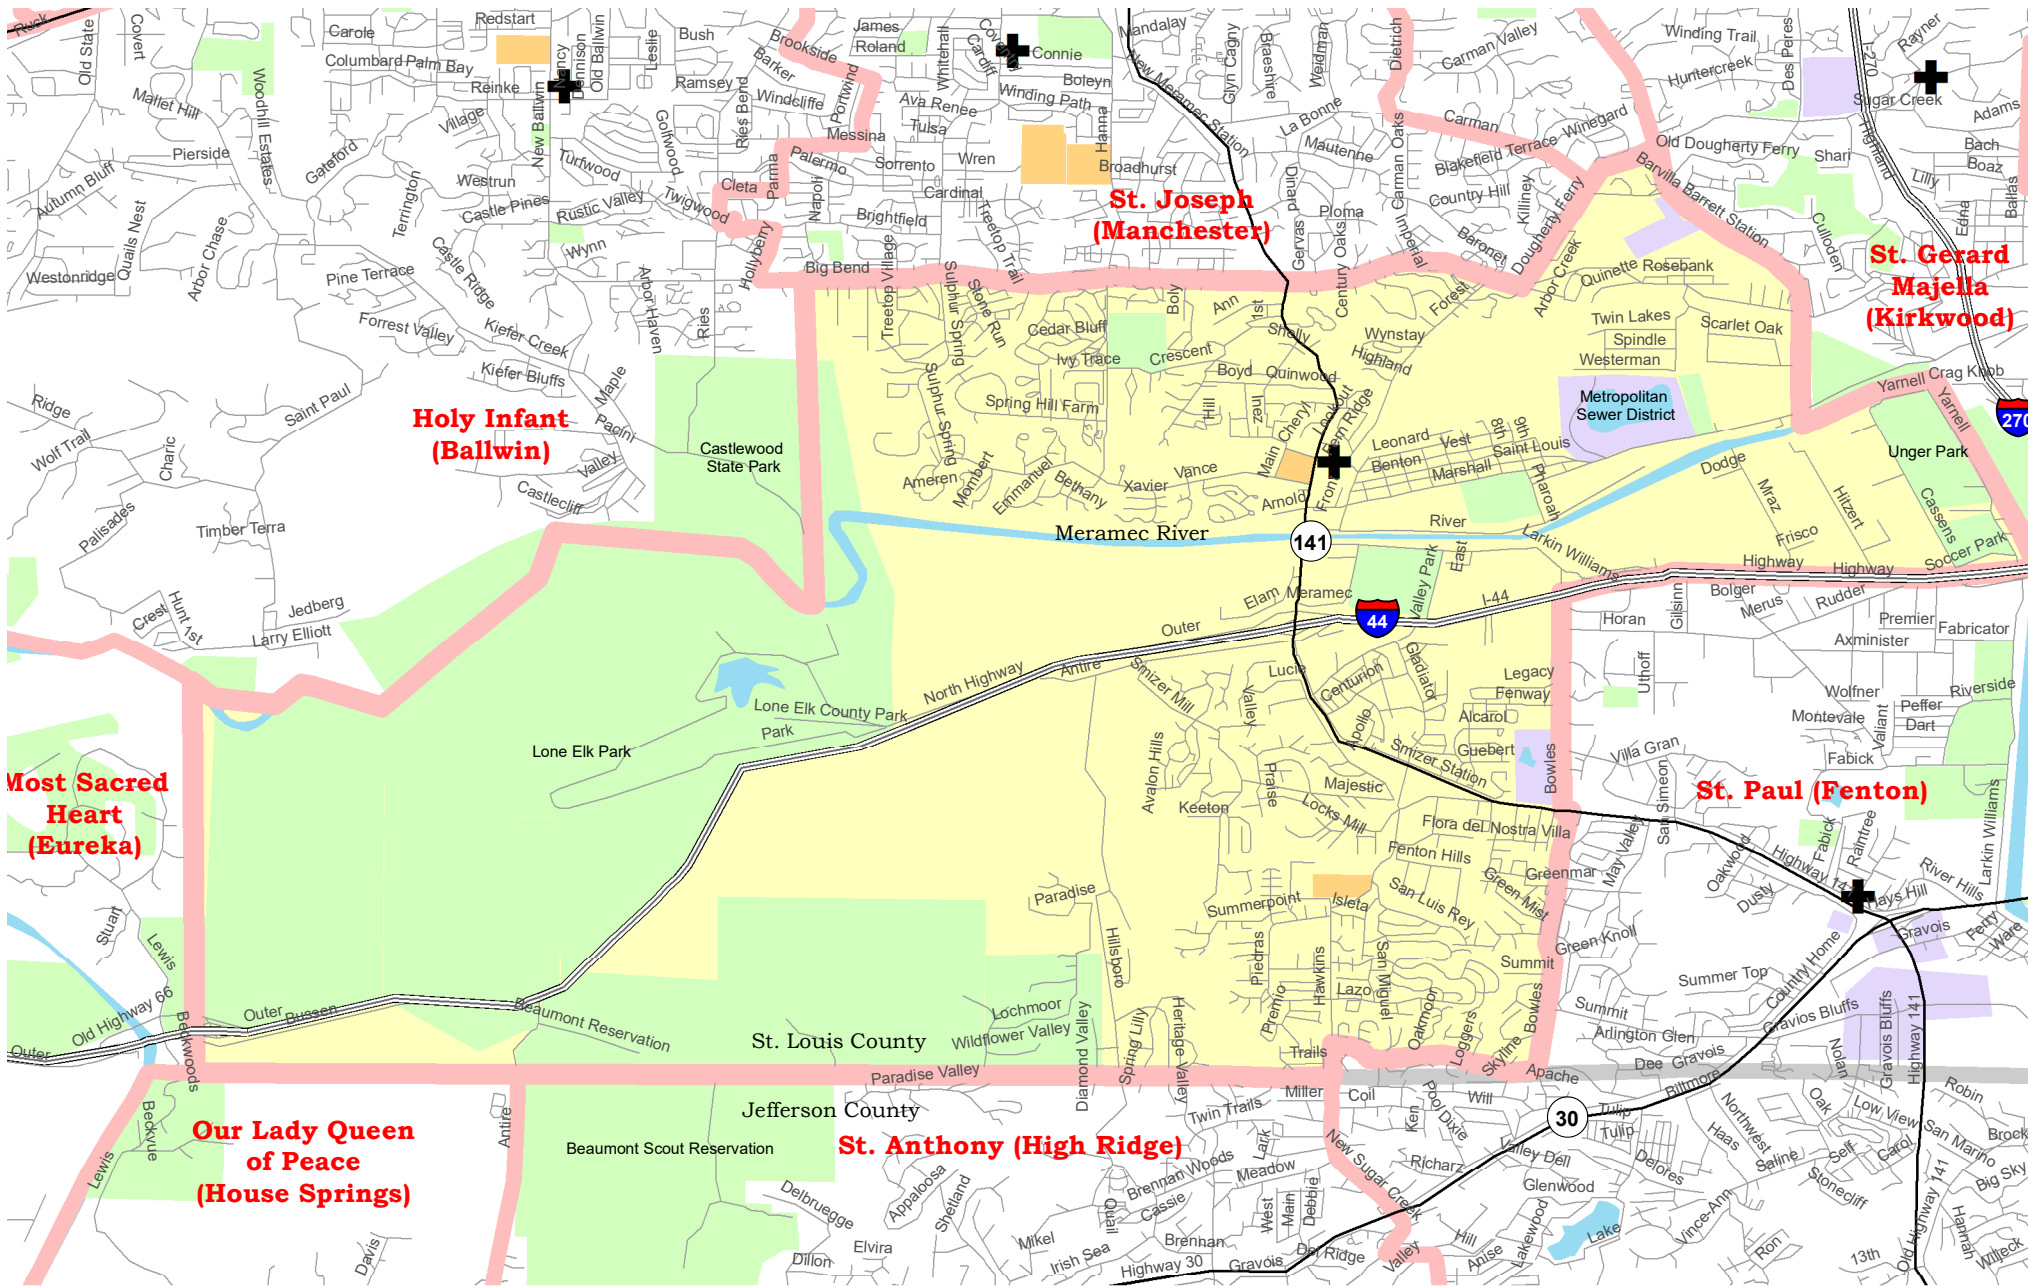

# Sacred Heart (Valley Park) Parish Boundary Map

**Holy Infant  
(Ballwin)**

**St. Joseph  
(Manchester)**

**St. Gerard  
Majella  
(Kirkwood)**

**Most Sacred  
Heart  
(Eureka)**

**St. Paul (Fenton)**

**Our Lady Queen  
of Peace  
(House Springs)**

**St. Anthony (High Ridge)**

- |   |                                 |   |                                    |
|---|---------------------------------|---|------------------------------------|
|  | Parish Boundaries               |  | Schools                            |
|  | County Boundaries               |  | Government, Industrial, Commercial |
|  | Rivers, Creeks                  |  | Territorial Parish Church          |
|  | Railroad Tracks                 |  | Personal Parish Church             |
|  | Parks, Golf Courses, Cemeteries |  | Mission, Chapel, Oratory or Shrine |