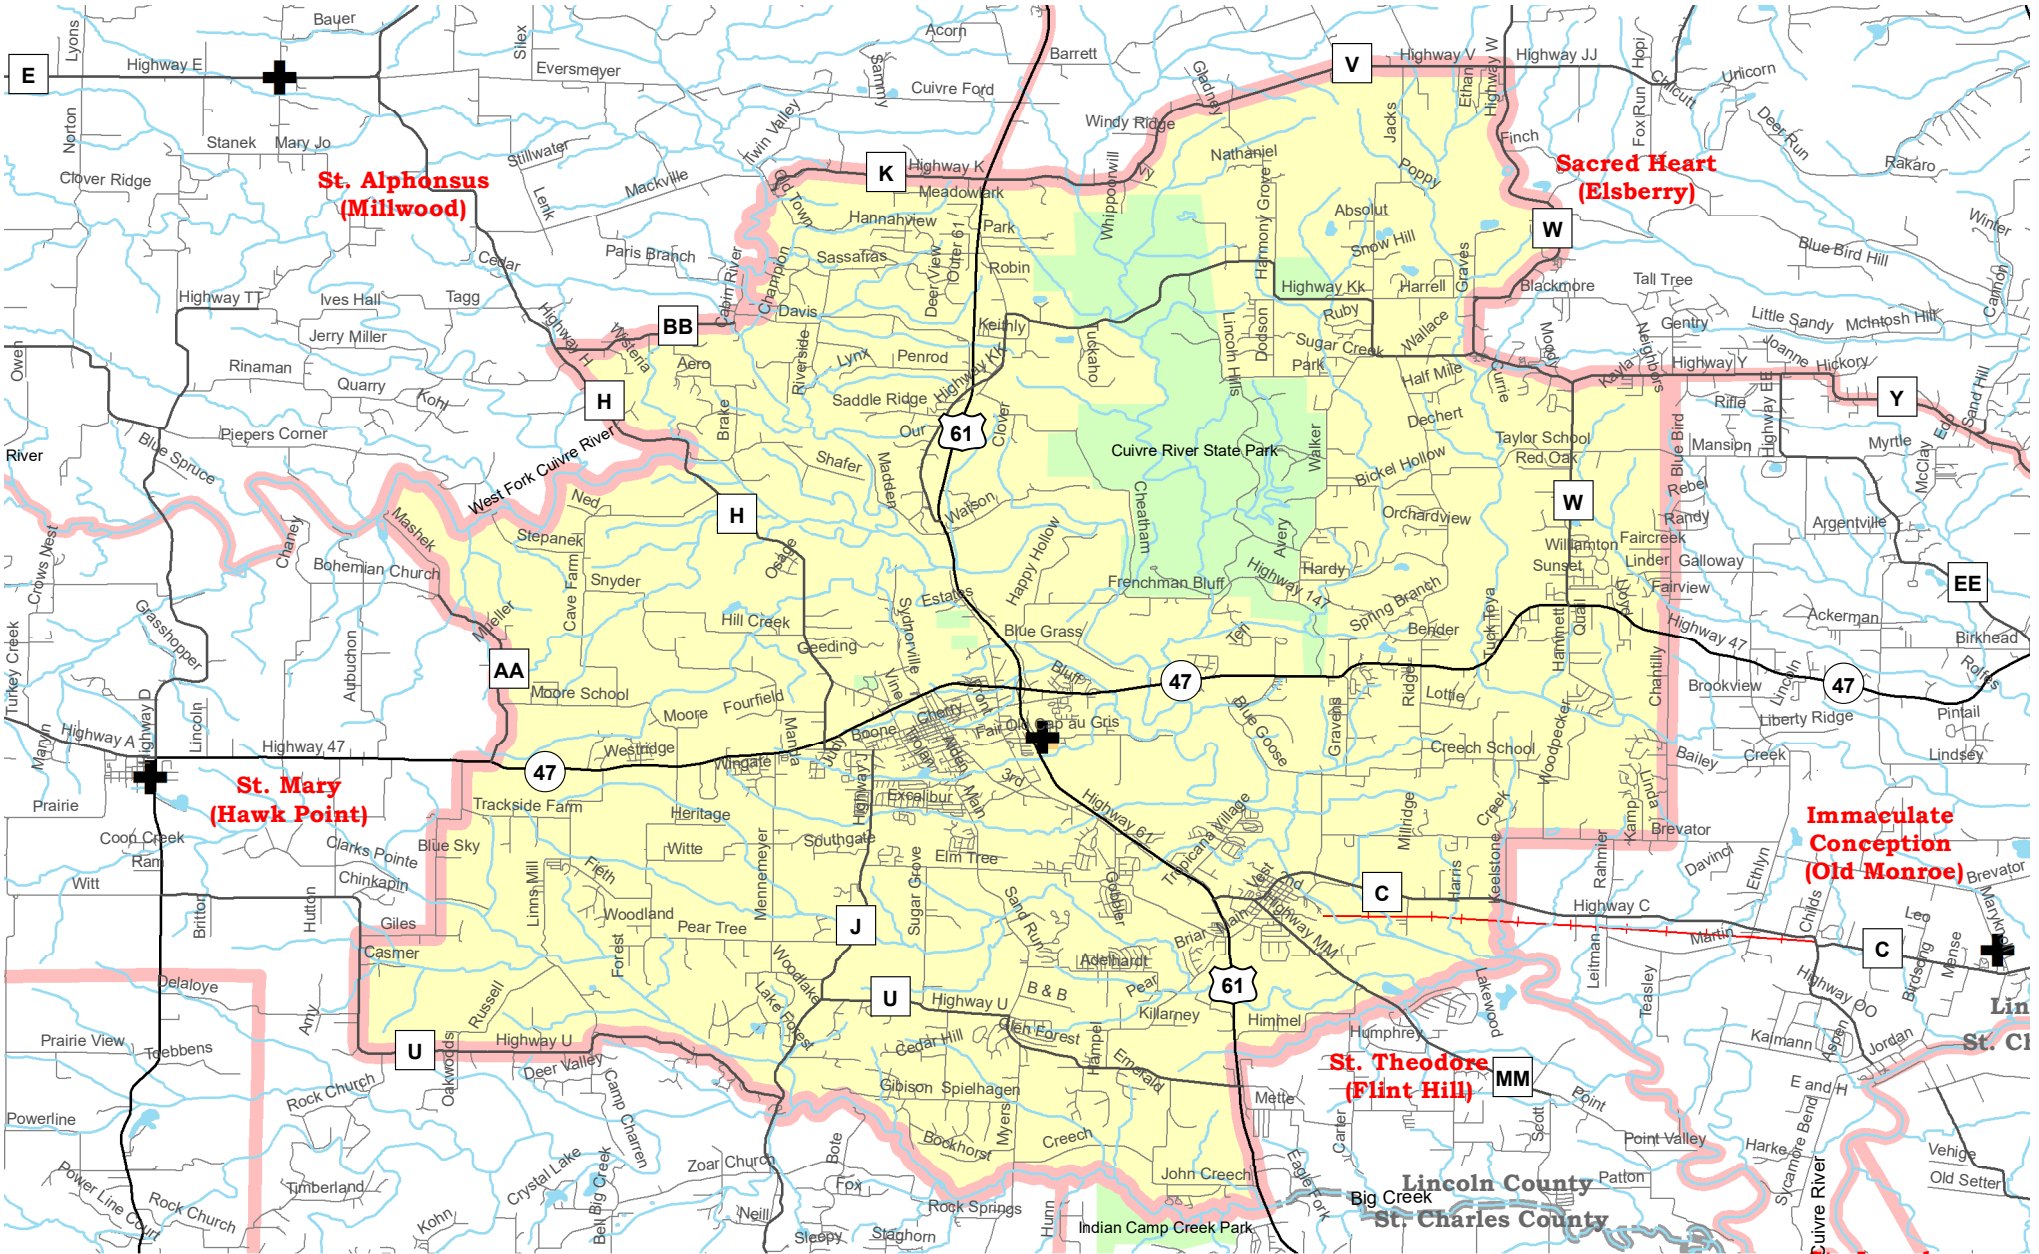

Sacred Heart - Troy Parish Boundary Map

- Parish Boundaries
- County Boundaries
- Rivers, Creeks
- Railroad Tracks
- Parks, Golf Courses, Cemeteries
- Schools
- Government, Industrial, Commercial
- + Territorial Parish Church
- + Personal Parish Church
- + Mission, Chapel, Oratory or Shrine