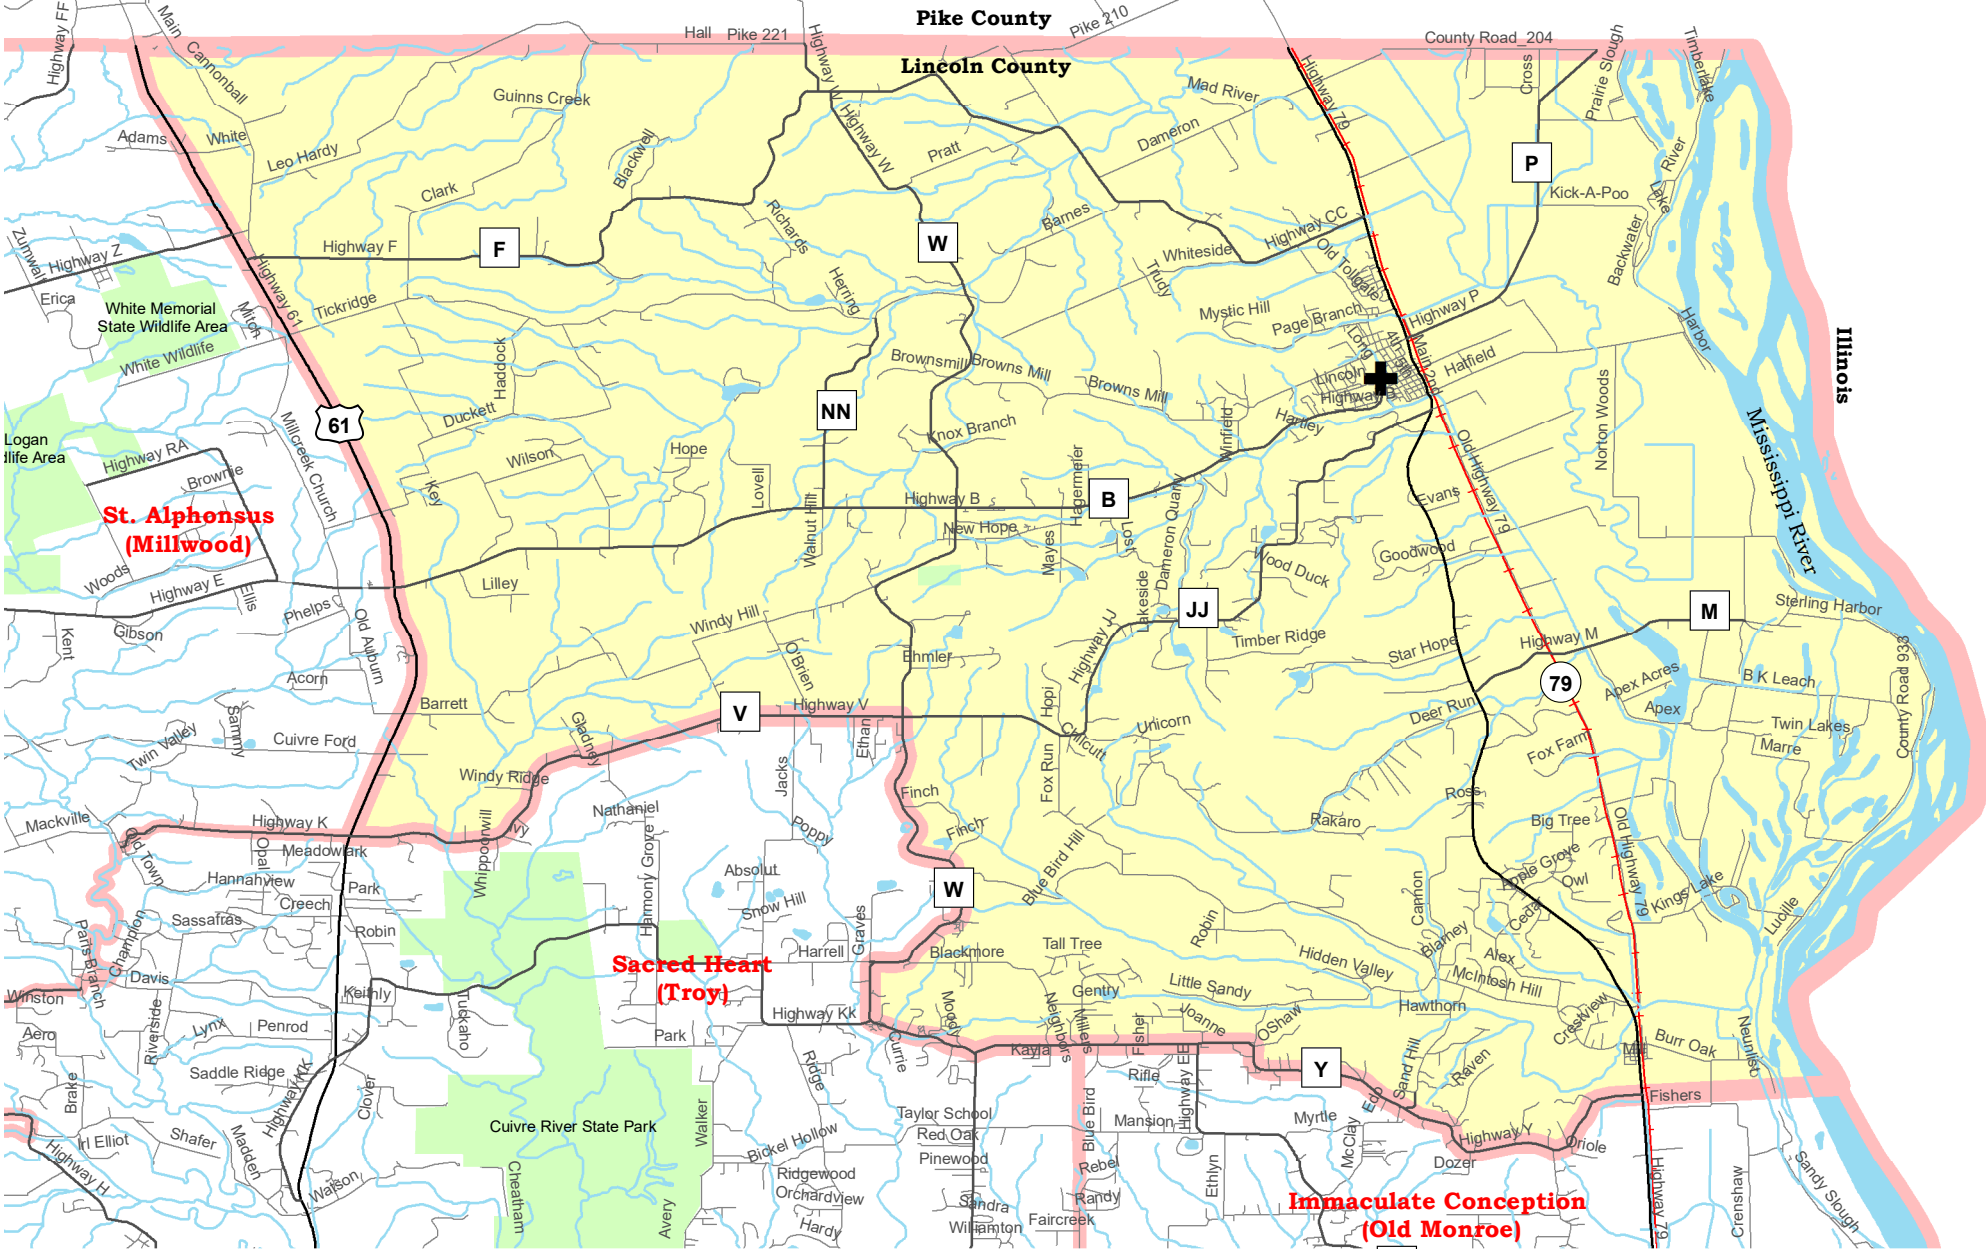

# Sacred Heart - Elsberry Parish Boundary Map

- |   |                                 |   |                                    |
|---|---------------------------------|---|------------------------------------|
|  | Parish Boundaries               |  | Schools                            |
|  | County Boundaries               |  | Government, Industrial, Commercial |
|  | Rivers, Creeks                  |  | Territorial Parish Church          |
|  | Railroad Tracks                 |  | Personal Parish Church             |
|  | Parks, Golf Courses, Cemeteries |  | Mission, Chapel, Oratory or Shrine |