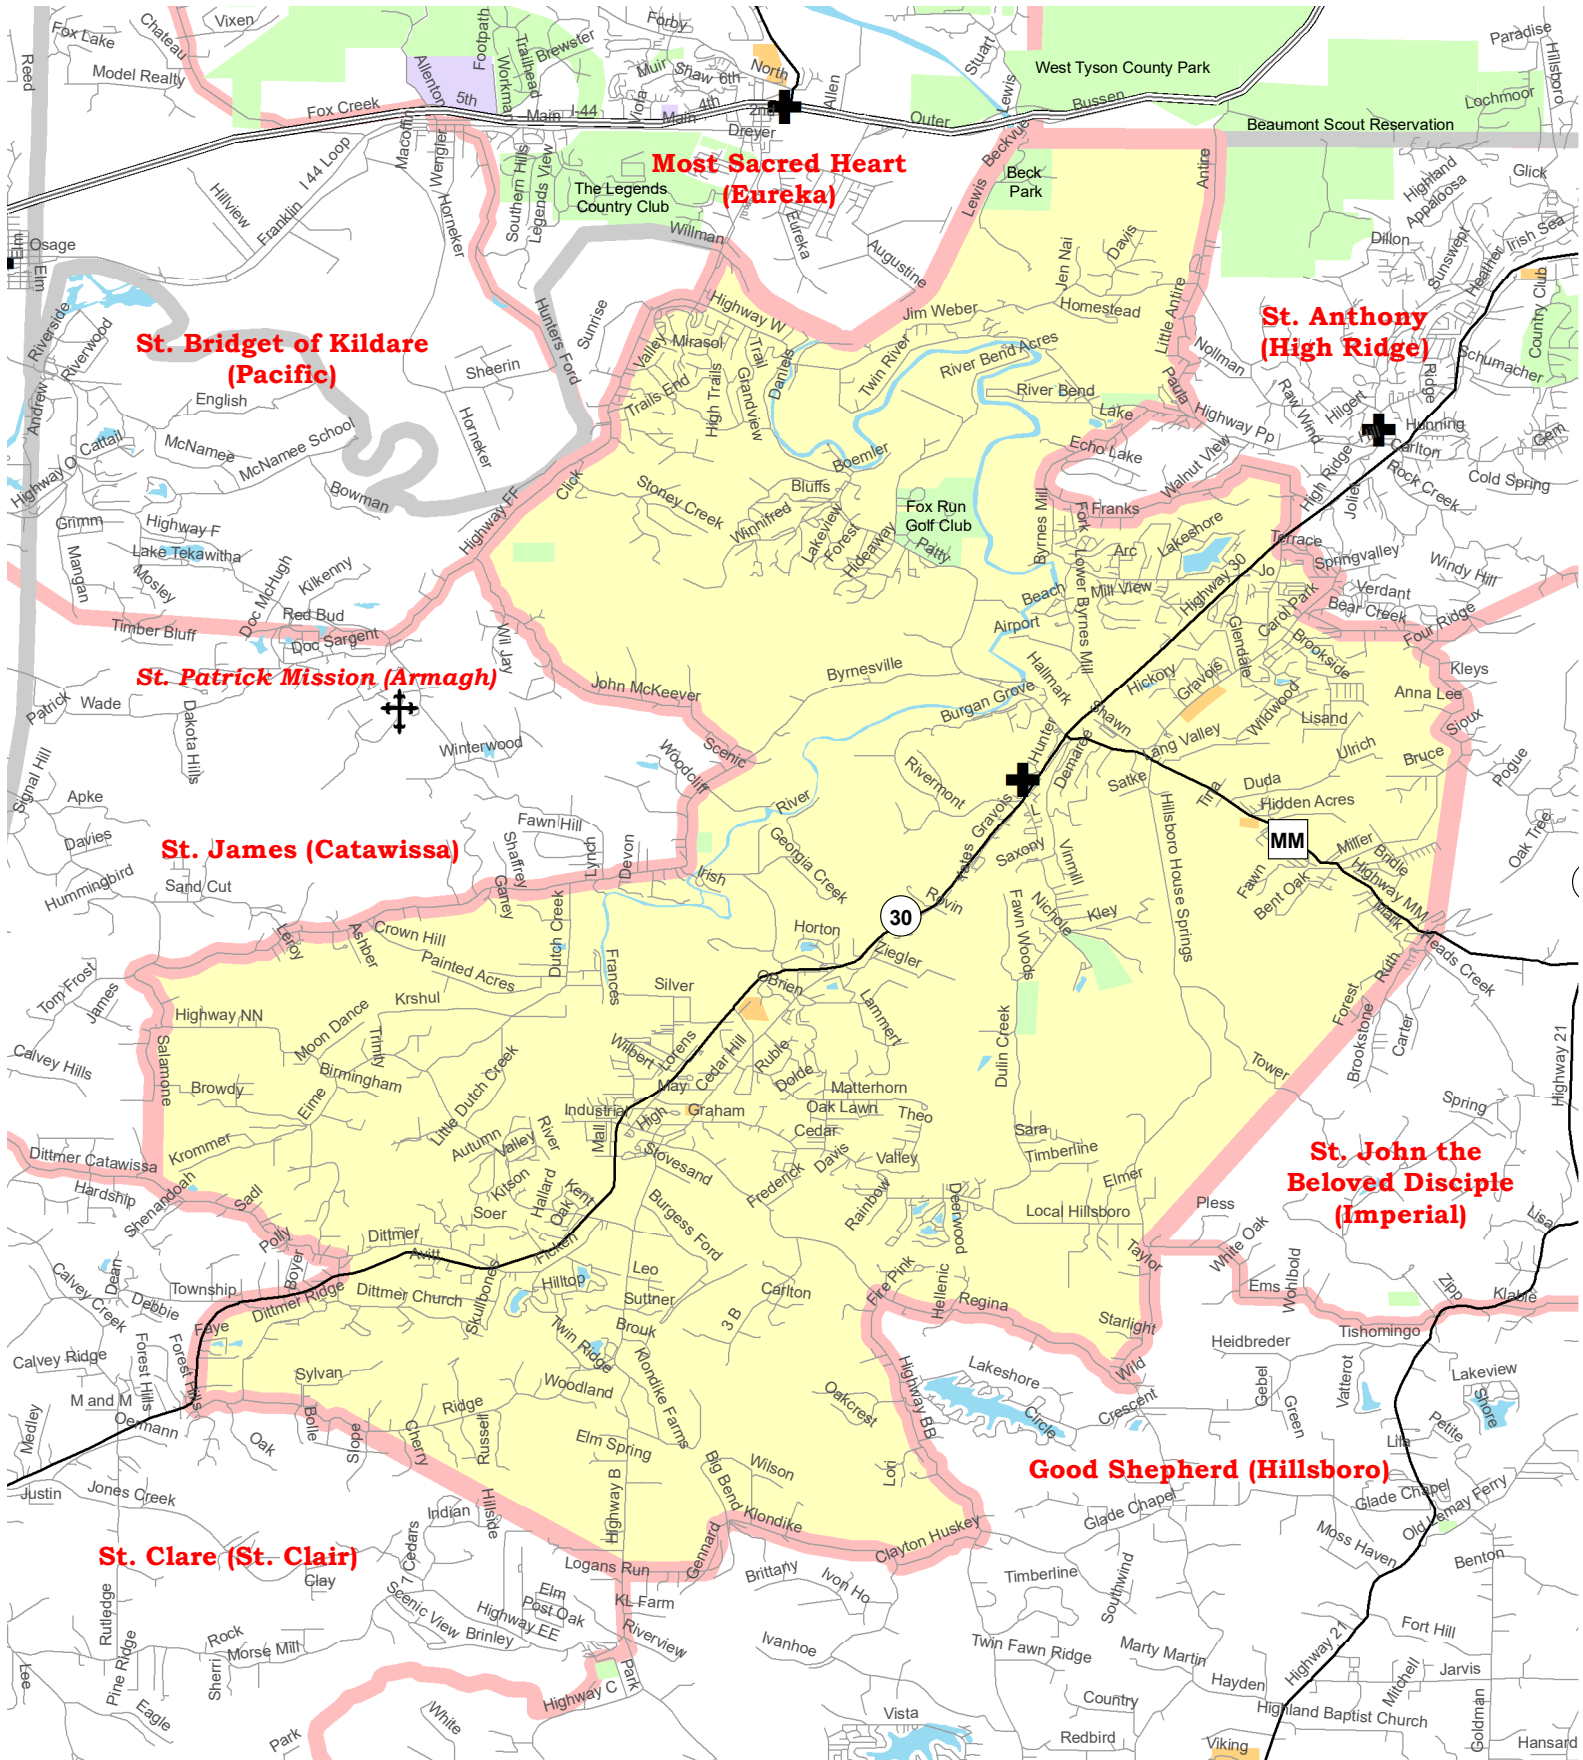

Our Lady Queen of Peace (House Springs) Parish Boundary Map

- | | | | |
|---|---------------------------------|---|------------------------------------|
|  | Parish Boundaries |  | Schools |
|  | County Boundaries |  | Government, Industrial, Commercial |
|  | Rivers, Creeks |  | Territorial Parish Church |
|  | Railroad Tracks |  | Personal Parish Church |
|  | Parks, Golf Courses, Cemeteries |  | Mission, Chapel, Oratory or Shrine |