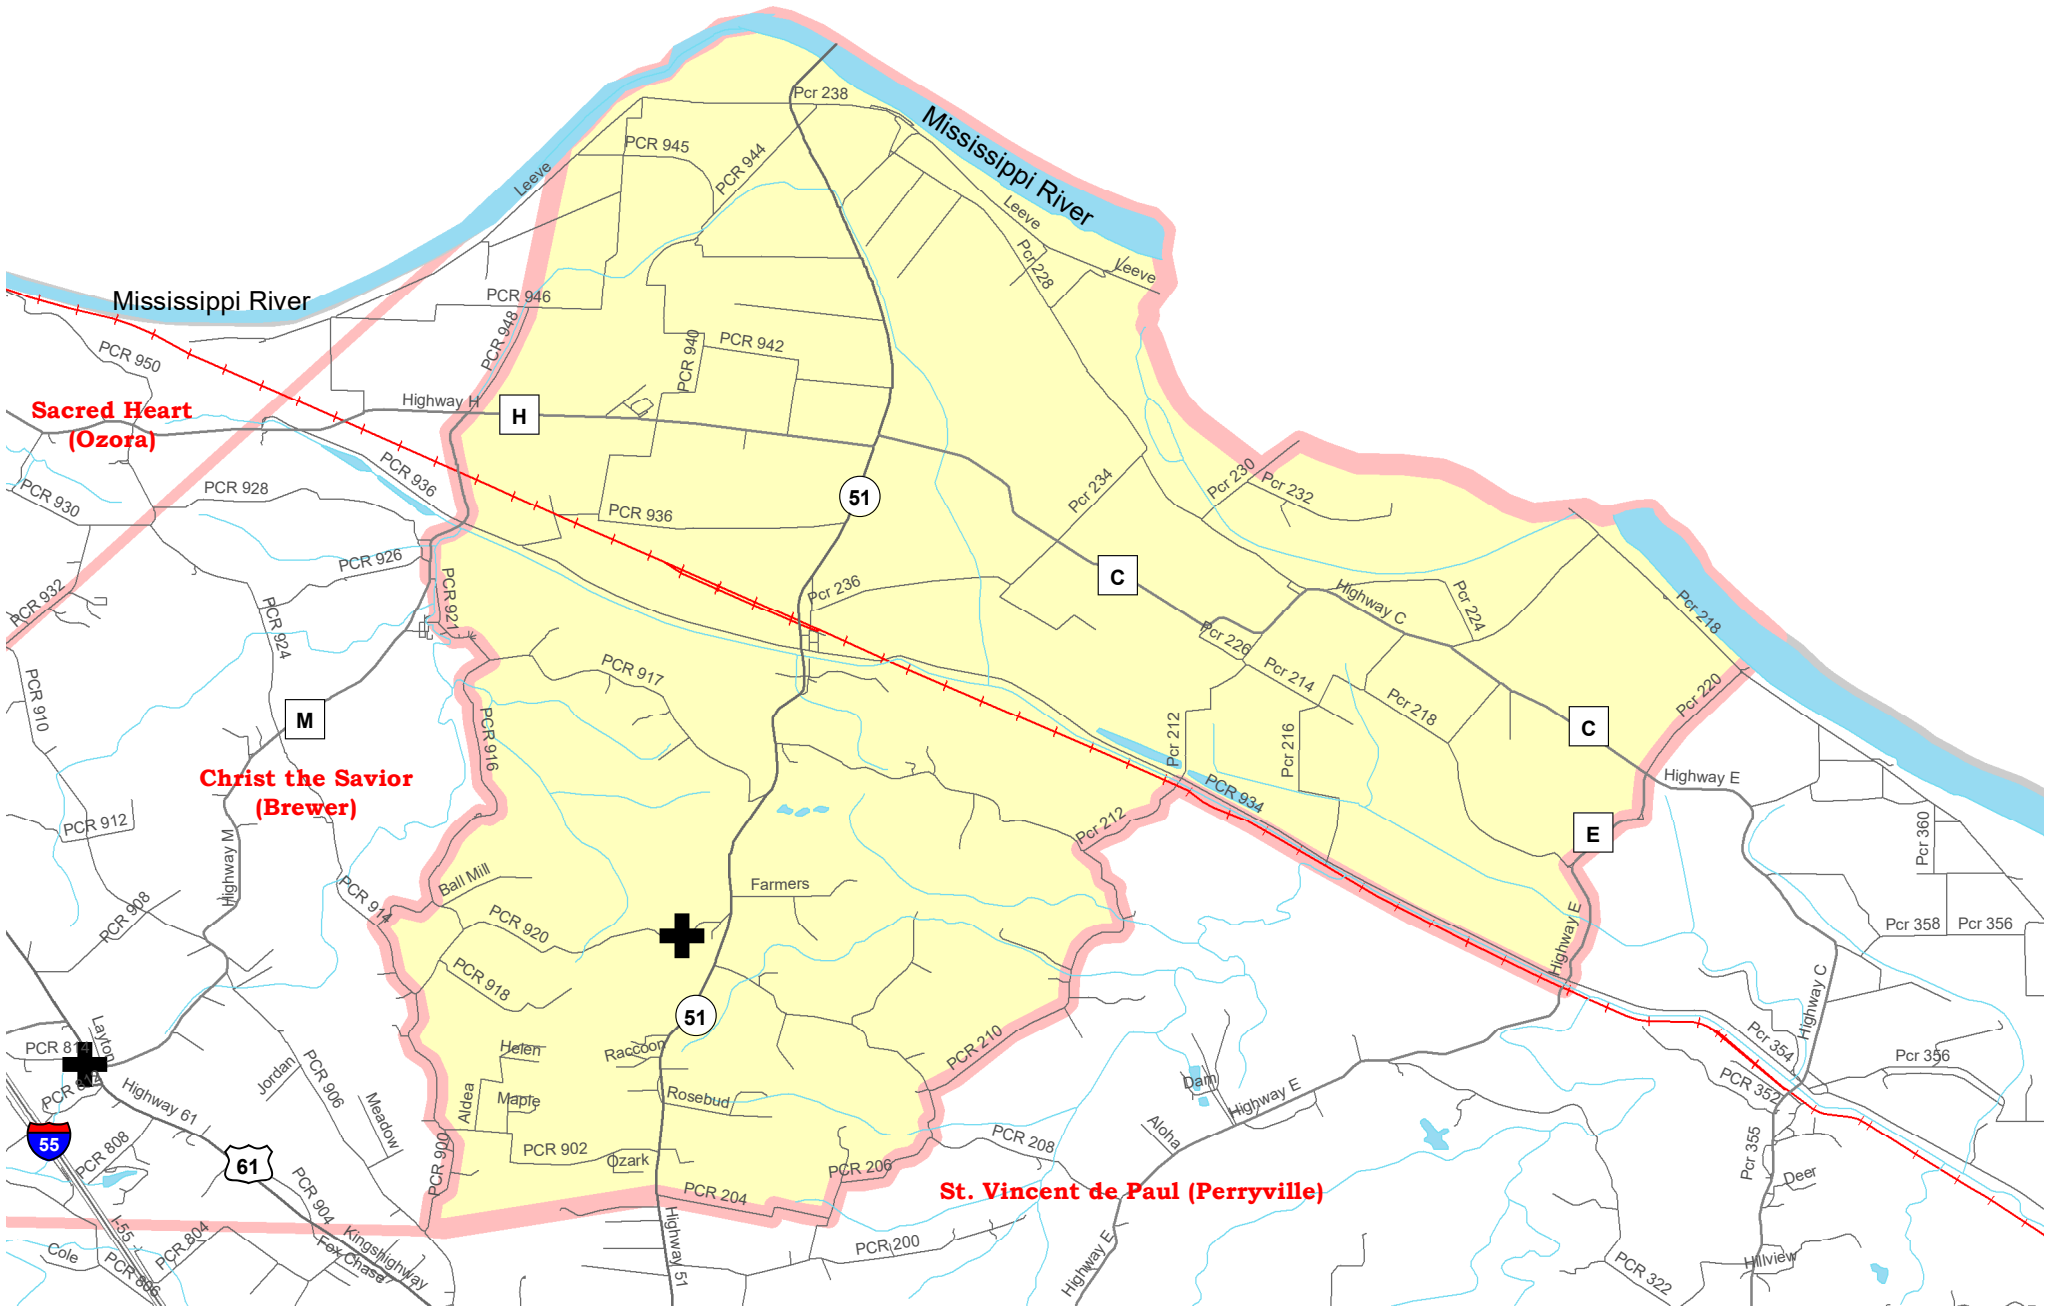

Our Lady of Victory - Sereno Parish Boundary Map

- | | | | | | |
|---|-------------------|---|------------------------------------|---|------------------------------------|
|  | Parish Boundaries |  | Parks, Golf Courses, Cemeteries |  | Territorial Parish Church |
|  | County Boundaries |  | Schools |  | Personal Parish Church |
|  | Rivers, Creeks |  | Government, Industrial, Commercial |  | Mission, Chapel, Oratory or Shrine |
|  | Railroad Tracks | | | | |