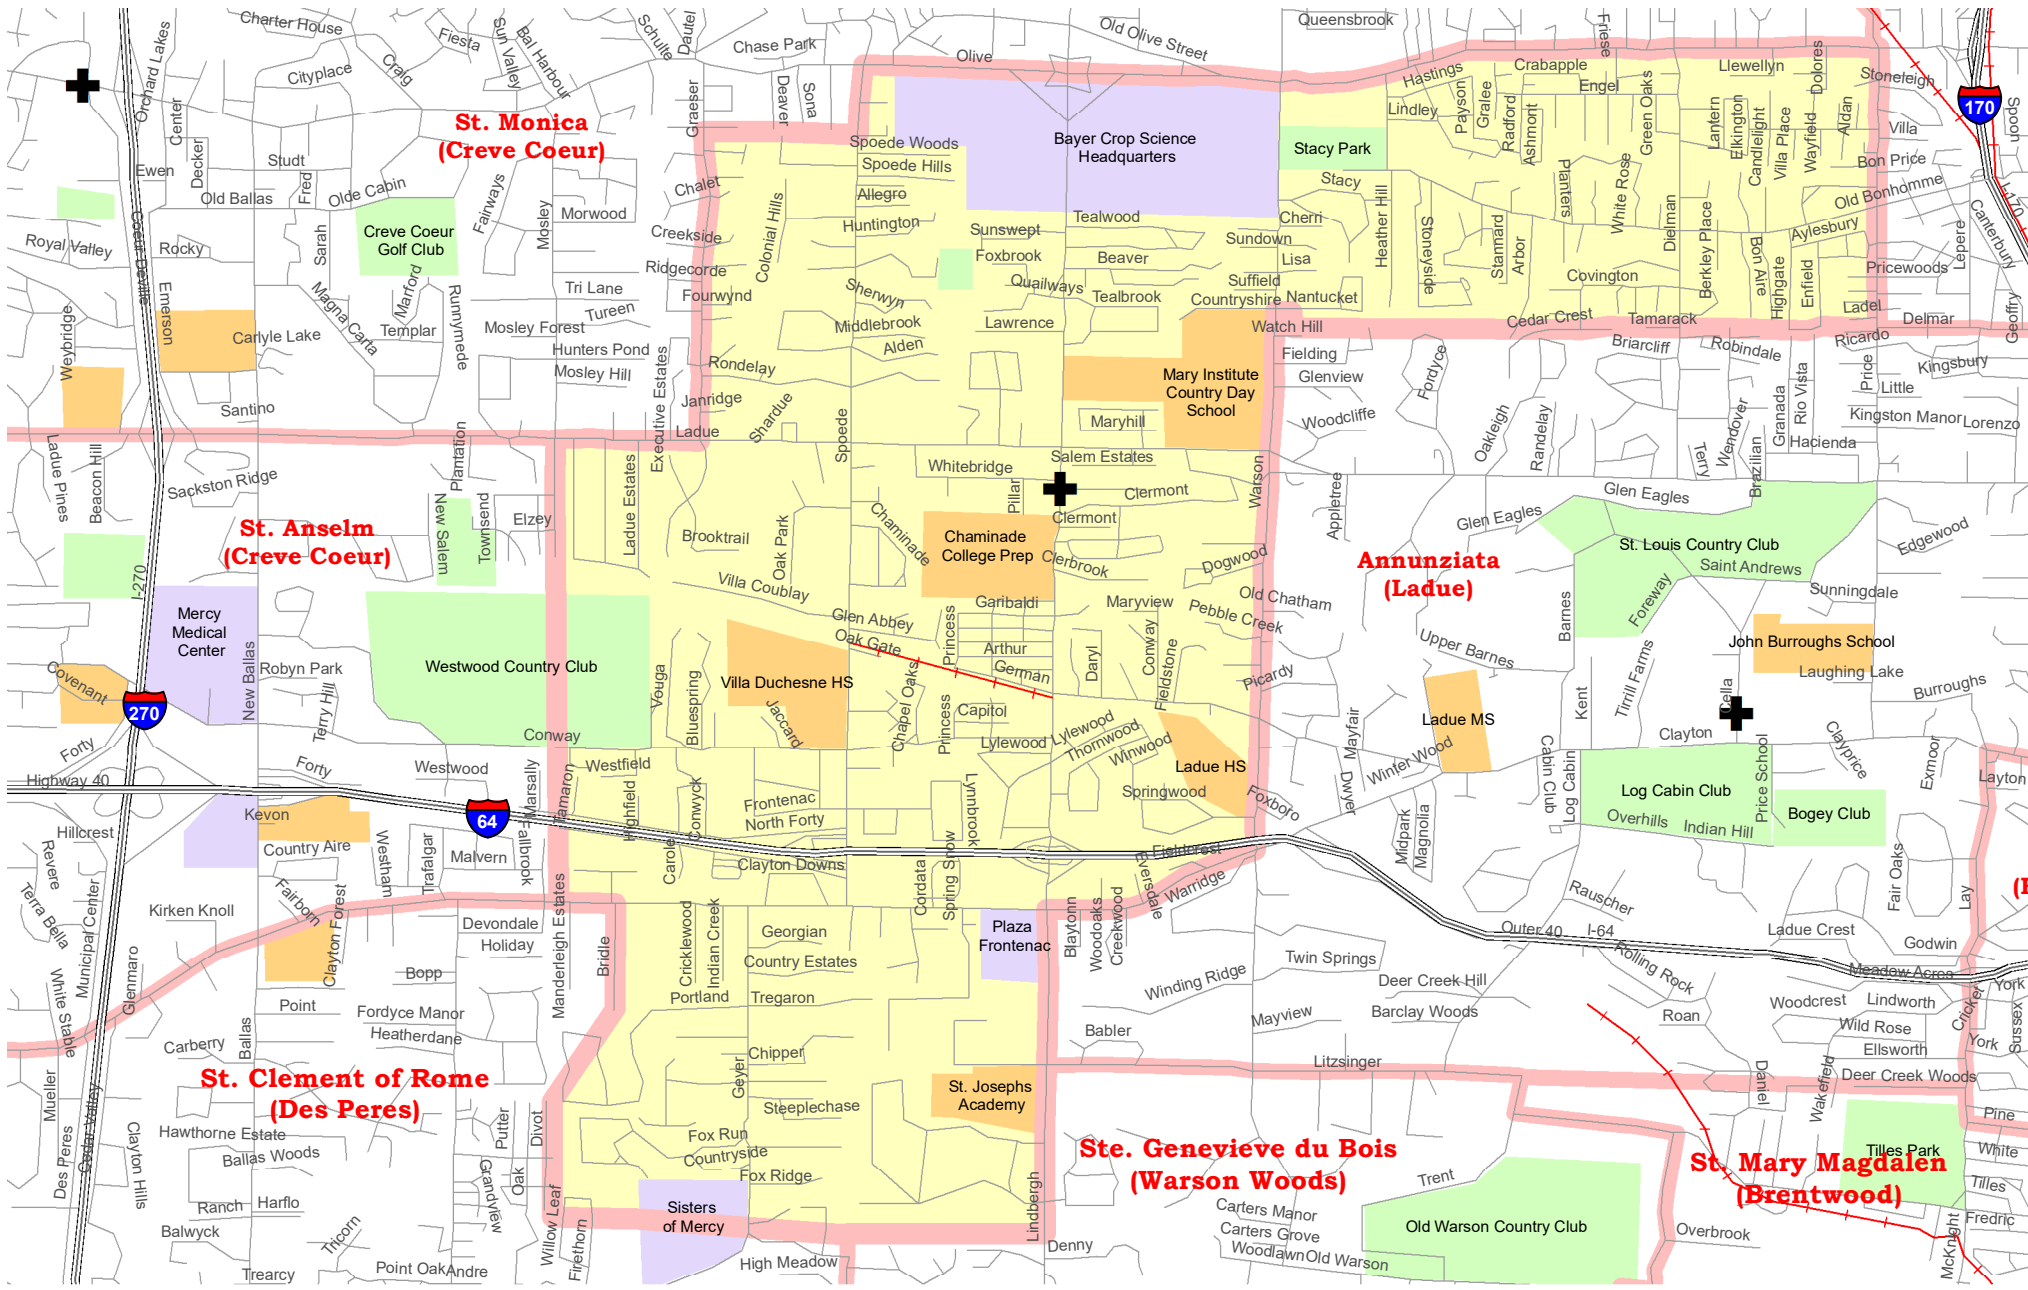

Our Lady of the Pillar (Creve Coeur) Parish Boundary Map

- | | | | |
|---|---------------------------------|---|------------------------------------|
|  | Parish Boundaries |  | Schools |
|  | County Boundaries |  | Government, Industrial, Commercial |
|  | Rivers, Creeks |  | Territorial Parish Church |
|  | Railroad Tracks |  | Personal Parish Church |
|  | Parks, Golf Courses, Cemeteries |  | Mission, Chapel, Oratory or Shrine |