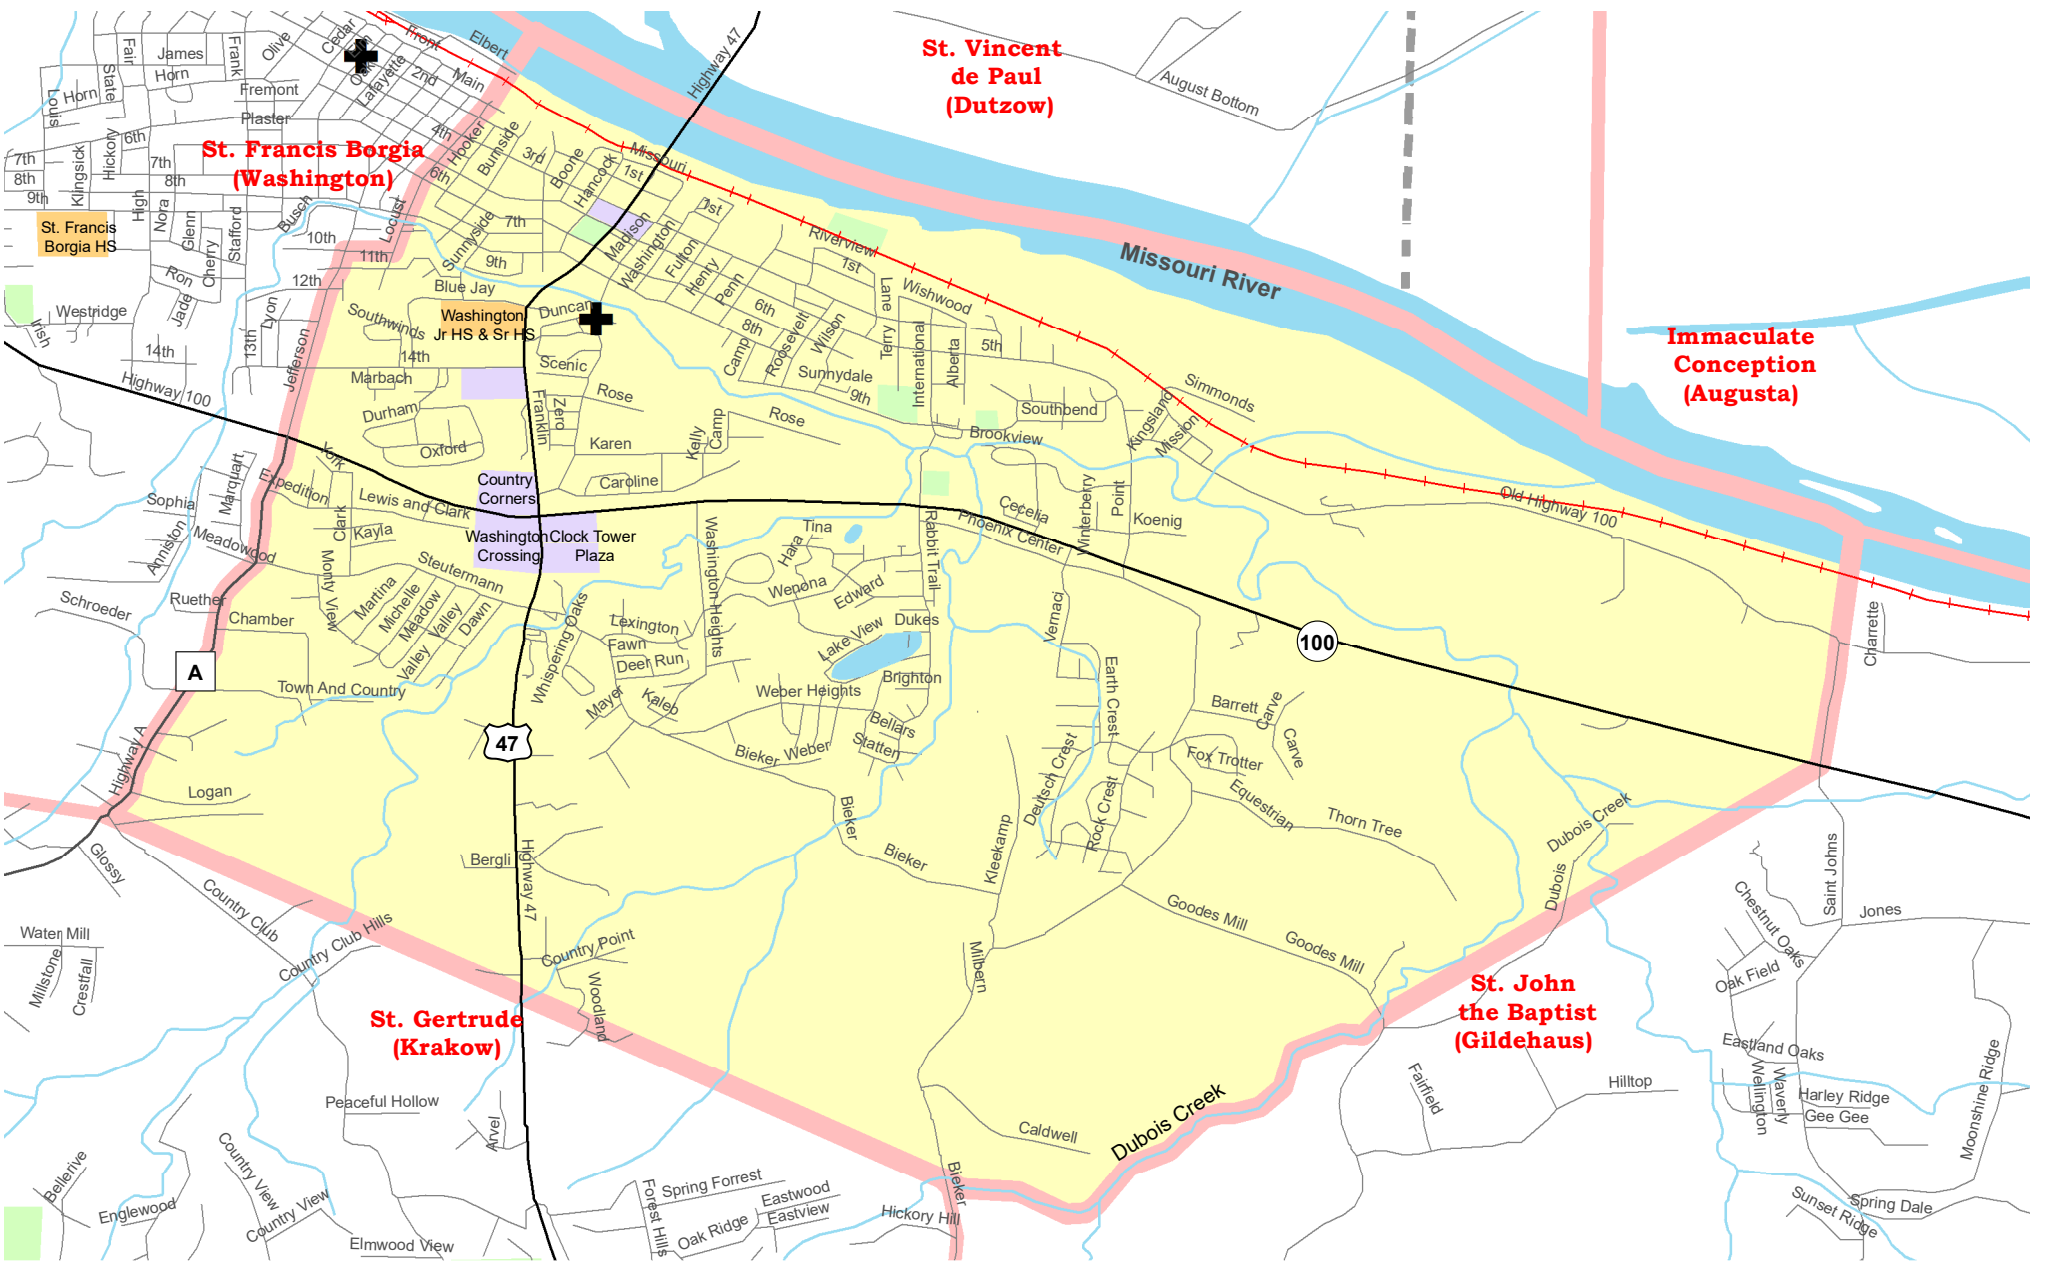

# Our Lady of Lourdes - Washington Parish Boundary Map

**St. Francis Borgia  
(Washington)**

**St. Vincent  
de Paul  
(Dutzow)**

**Immaculate  
Conception  
(Augusta)**

**St. John  
the Baptist  
(Gildehaus)**

**St. Gertrude  
(Krakow)**

- |   |                                 |   |                                    |
|---|---------------------------------|---|------------------------------------|
|  | Parish Boundaries               |  | Schools                            |
|  | County Boundaries               |  | Government, Industrial, Commercial |
|  | Rivers, Creeks                  |  | Territorial Parish Church          |
|  | Railroad Tracks                 |  | Personal Parish Church             |
|  | Parks, Golf Courses, Cemeteries |  | Mission, Chapel, Oratory or Shrine |