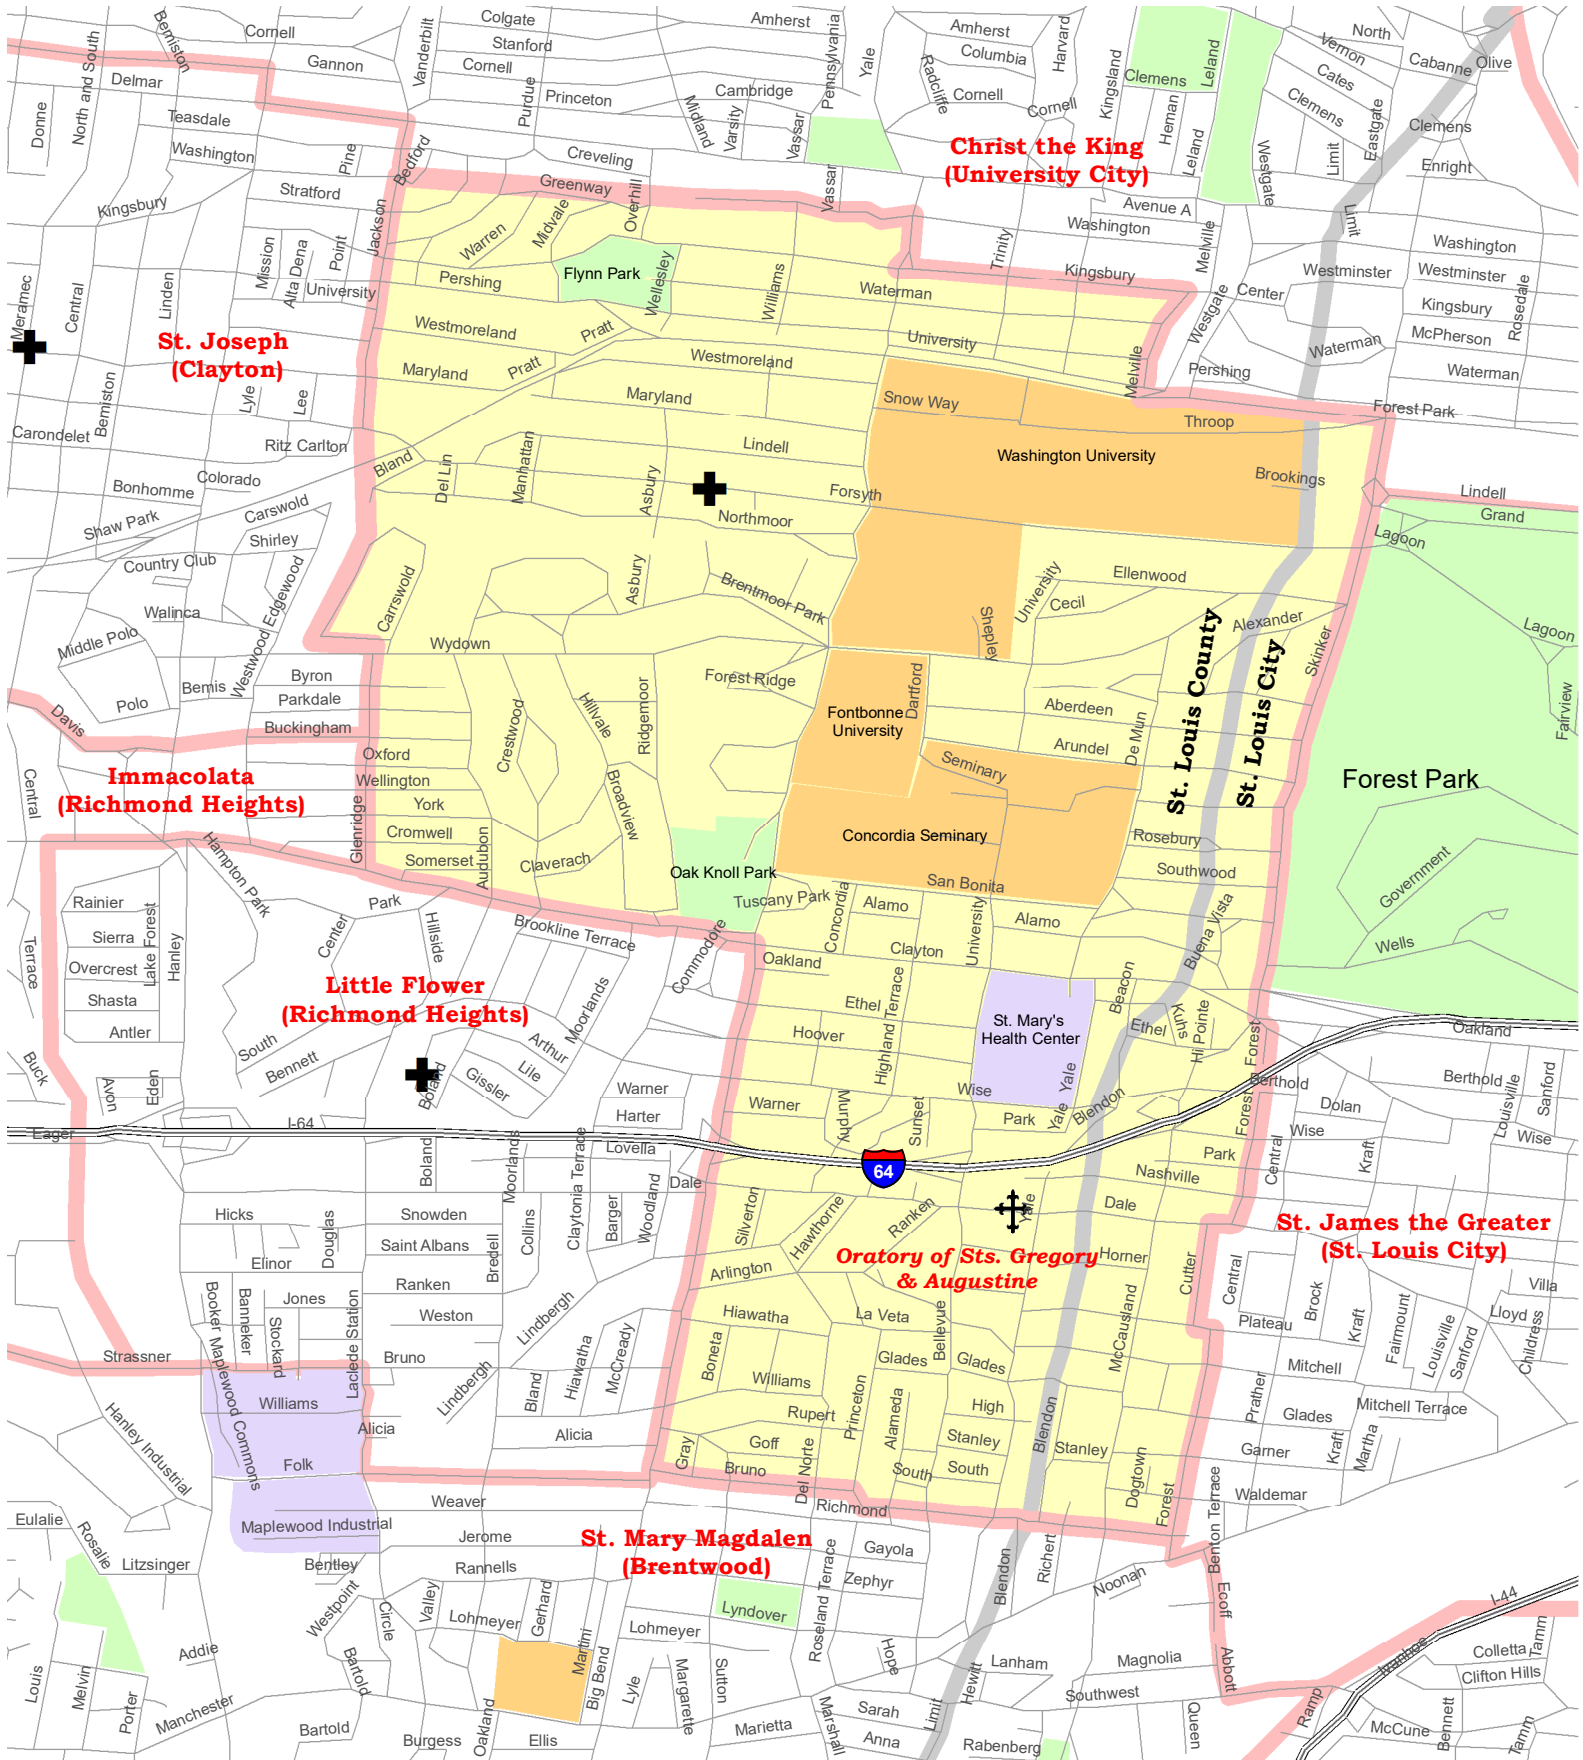

Our Lady of Lourdes (University City) Parish Boundary Map

- | | | | |
|---|---------------------------------|---|------------------------------------|
|  | Parish Boundaries |  | Schools |
|  | County Boundaries |  | Government, Industrial, Commercial |
|  | Rivers, Creeks |  | Territorial Parish Church |
|  | Railroad Tracks |  | Personal Parish Church |
|  | Parks, Golf Courses, Cemeteries |  | Mission, Chapel, Oratory or Shrine |