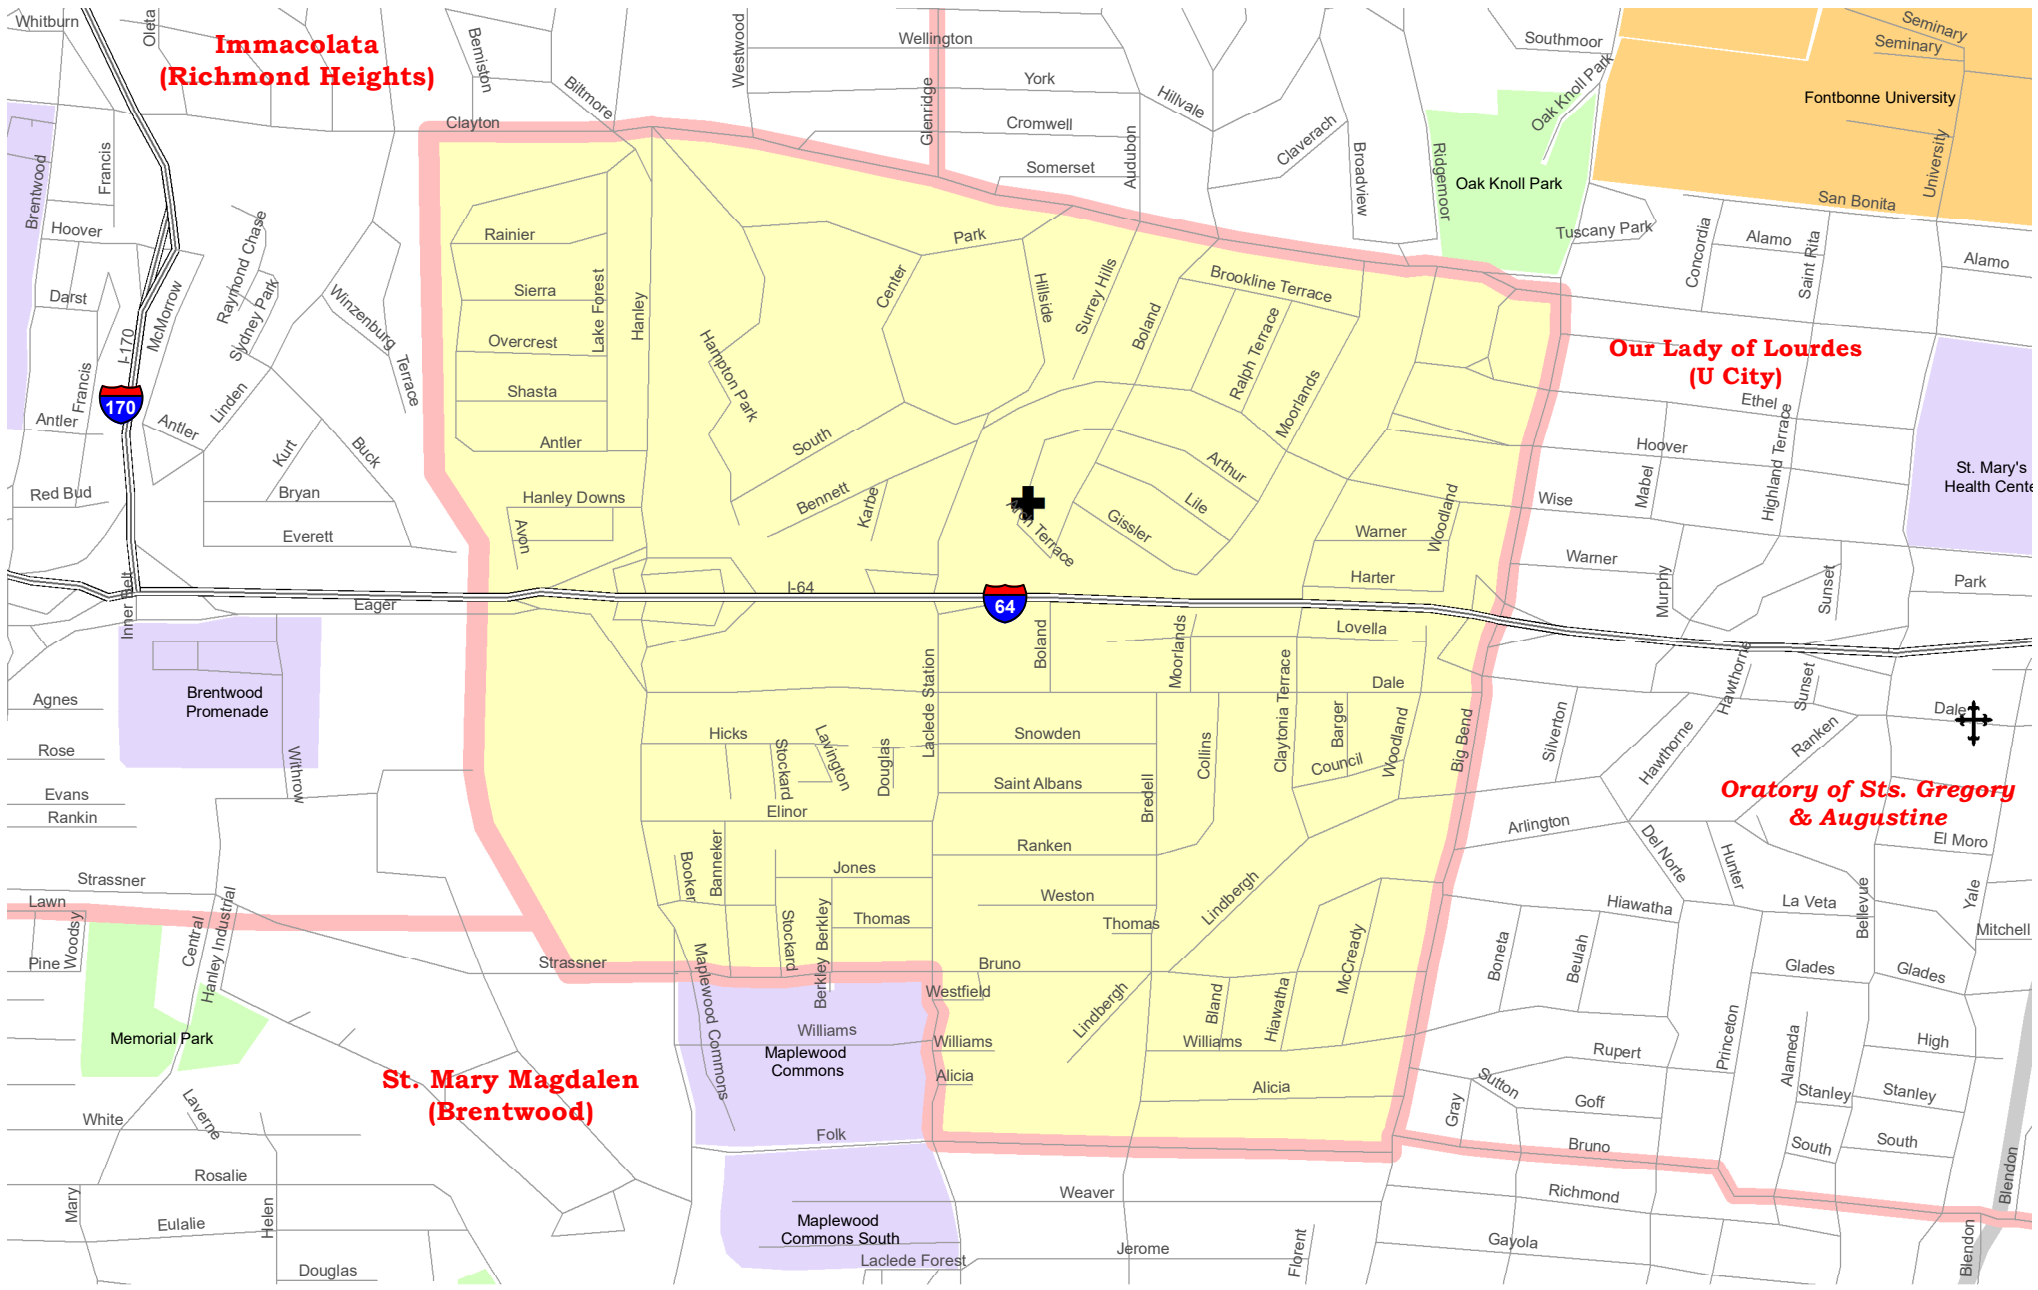

Little Flower (Richmond Heights) Parish Boundary Map

**Immacolata
(Richmond Heights)**

**Our Lady of Lourdes
(U City)**

**St. Mary Magdalen
(Brentwood)**

**Oratory of Sts. Gregory
& Augustine**

- | | | | |
|---|---------------------------------|---|------------------------------------|
|  | Parish Boundaries |  | Schools |
|  | County Boundaries |  | Government, Industrial, Commercial |
|  | Rivers, Creeks |  | Territorial Parish Church |
|  | Railroad Tracks |  | Personal Parish Church |
|  | Parks, Golf Courses, Cemeteries |  | Mission, Chapel, Oratory or Shrine |