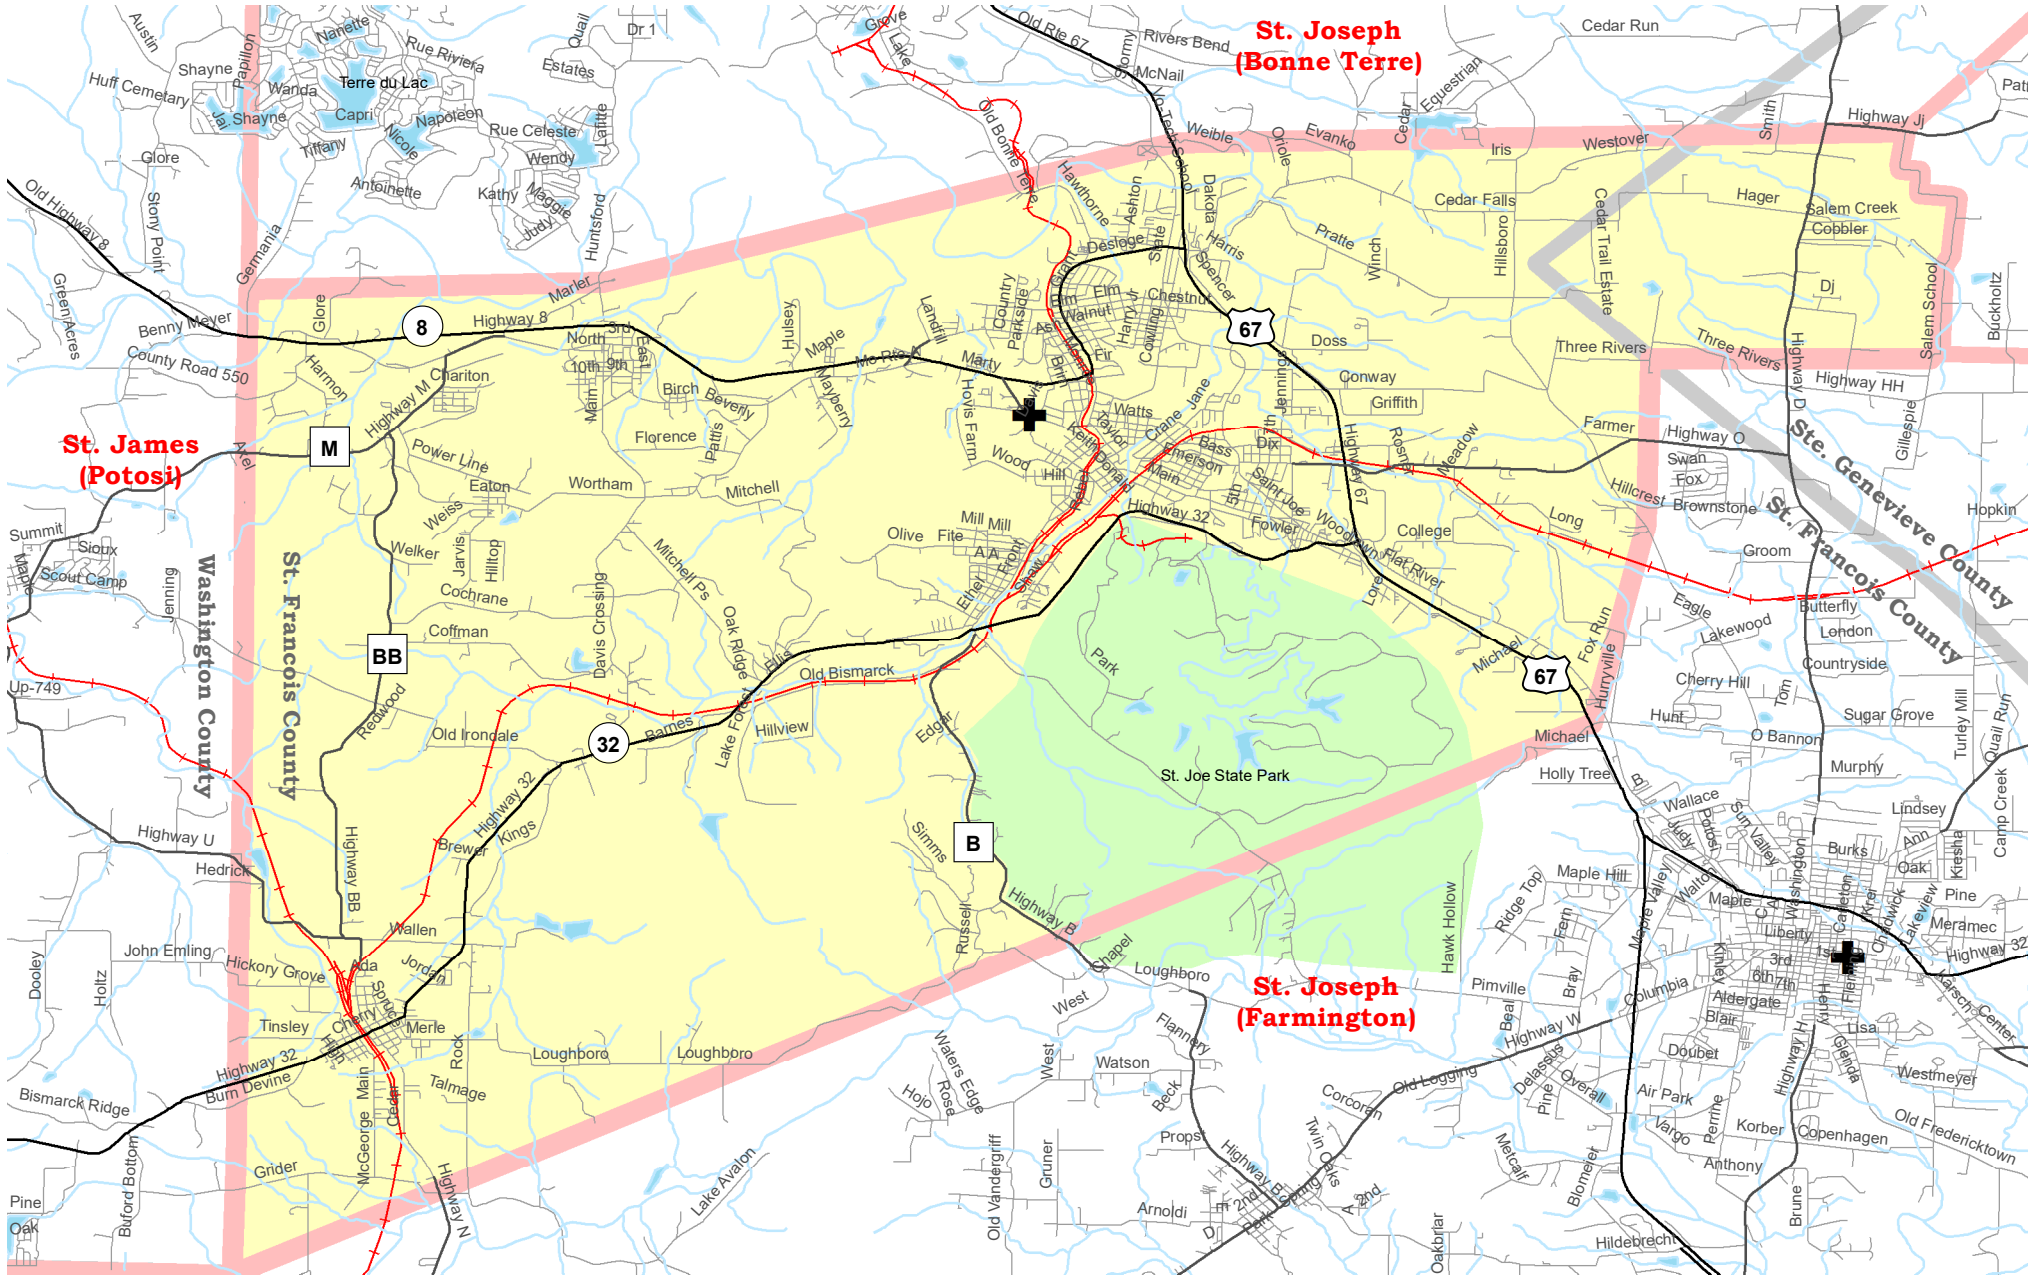

# Immaculate Conception (Park Hills) Parish Boundary Map

**St. James  
(Potosi)**

**St. Joseph  
(Bonne Terre)**

**St. Joseph  
(Farmington)**

**St. Francois County**  
**Ste. Genevieve County**

- |   |                                 |   |                                    |
|---|---------------------------------|---|------------------------------------|
|  | Parish Boundaries               |  | Schools                            |
|  | County Boundaries               |  | Government, Industrial, Commercial |
|  | Rivers, Creeks                  |  | Territorial Parish Church          |
|  | Railroad Tracks                 |  | Personal Parish Church             |
|  | Parks, Golf Courses, Cemeteries |  | Mission, Chapel, Oratory or Shrine |