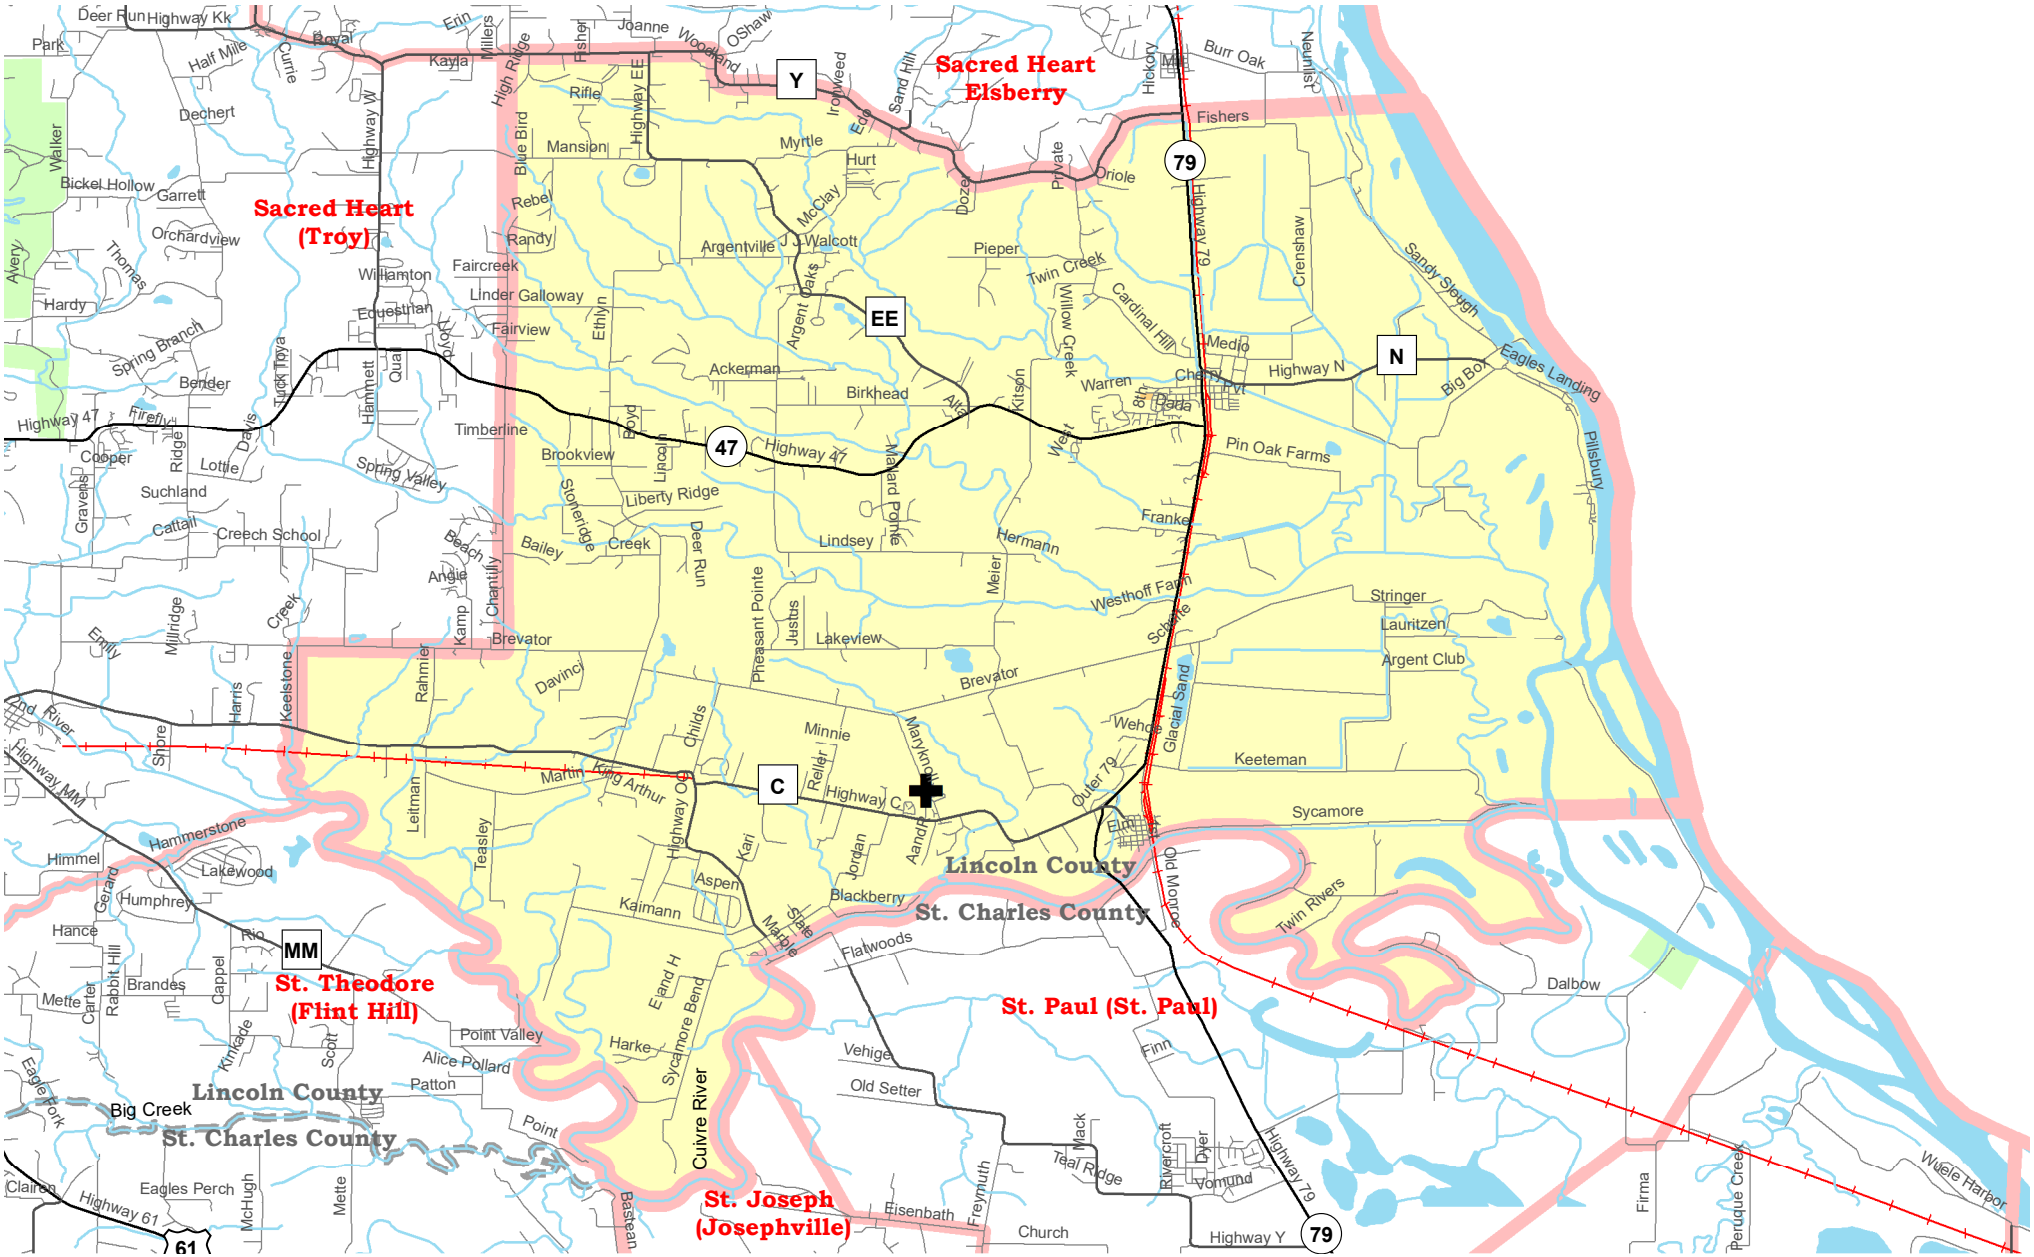

# Immaculate Conception - Old Monroe Parish Boundary Map

- |   |                                 |   |                                    |
|---|---------------------------------|---|------------------------------------|
|  | Parish Boundaries               |  | Schools                            |
|  | County Boundaries               |  | Government, Industrial, Commercial |
|  | Rivers, Creeks                  |  | Territorial Parish Church          |
|  | Railroad Tracks                 |  | Personal Parish Church             |
|  | Parks, Golf Courses, Cemeteries |  | Mission, Chapel, Oratory or Shrine |