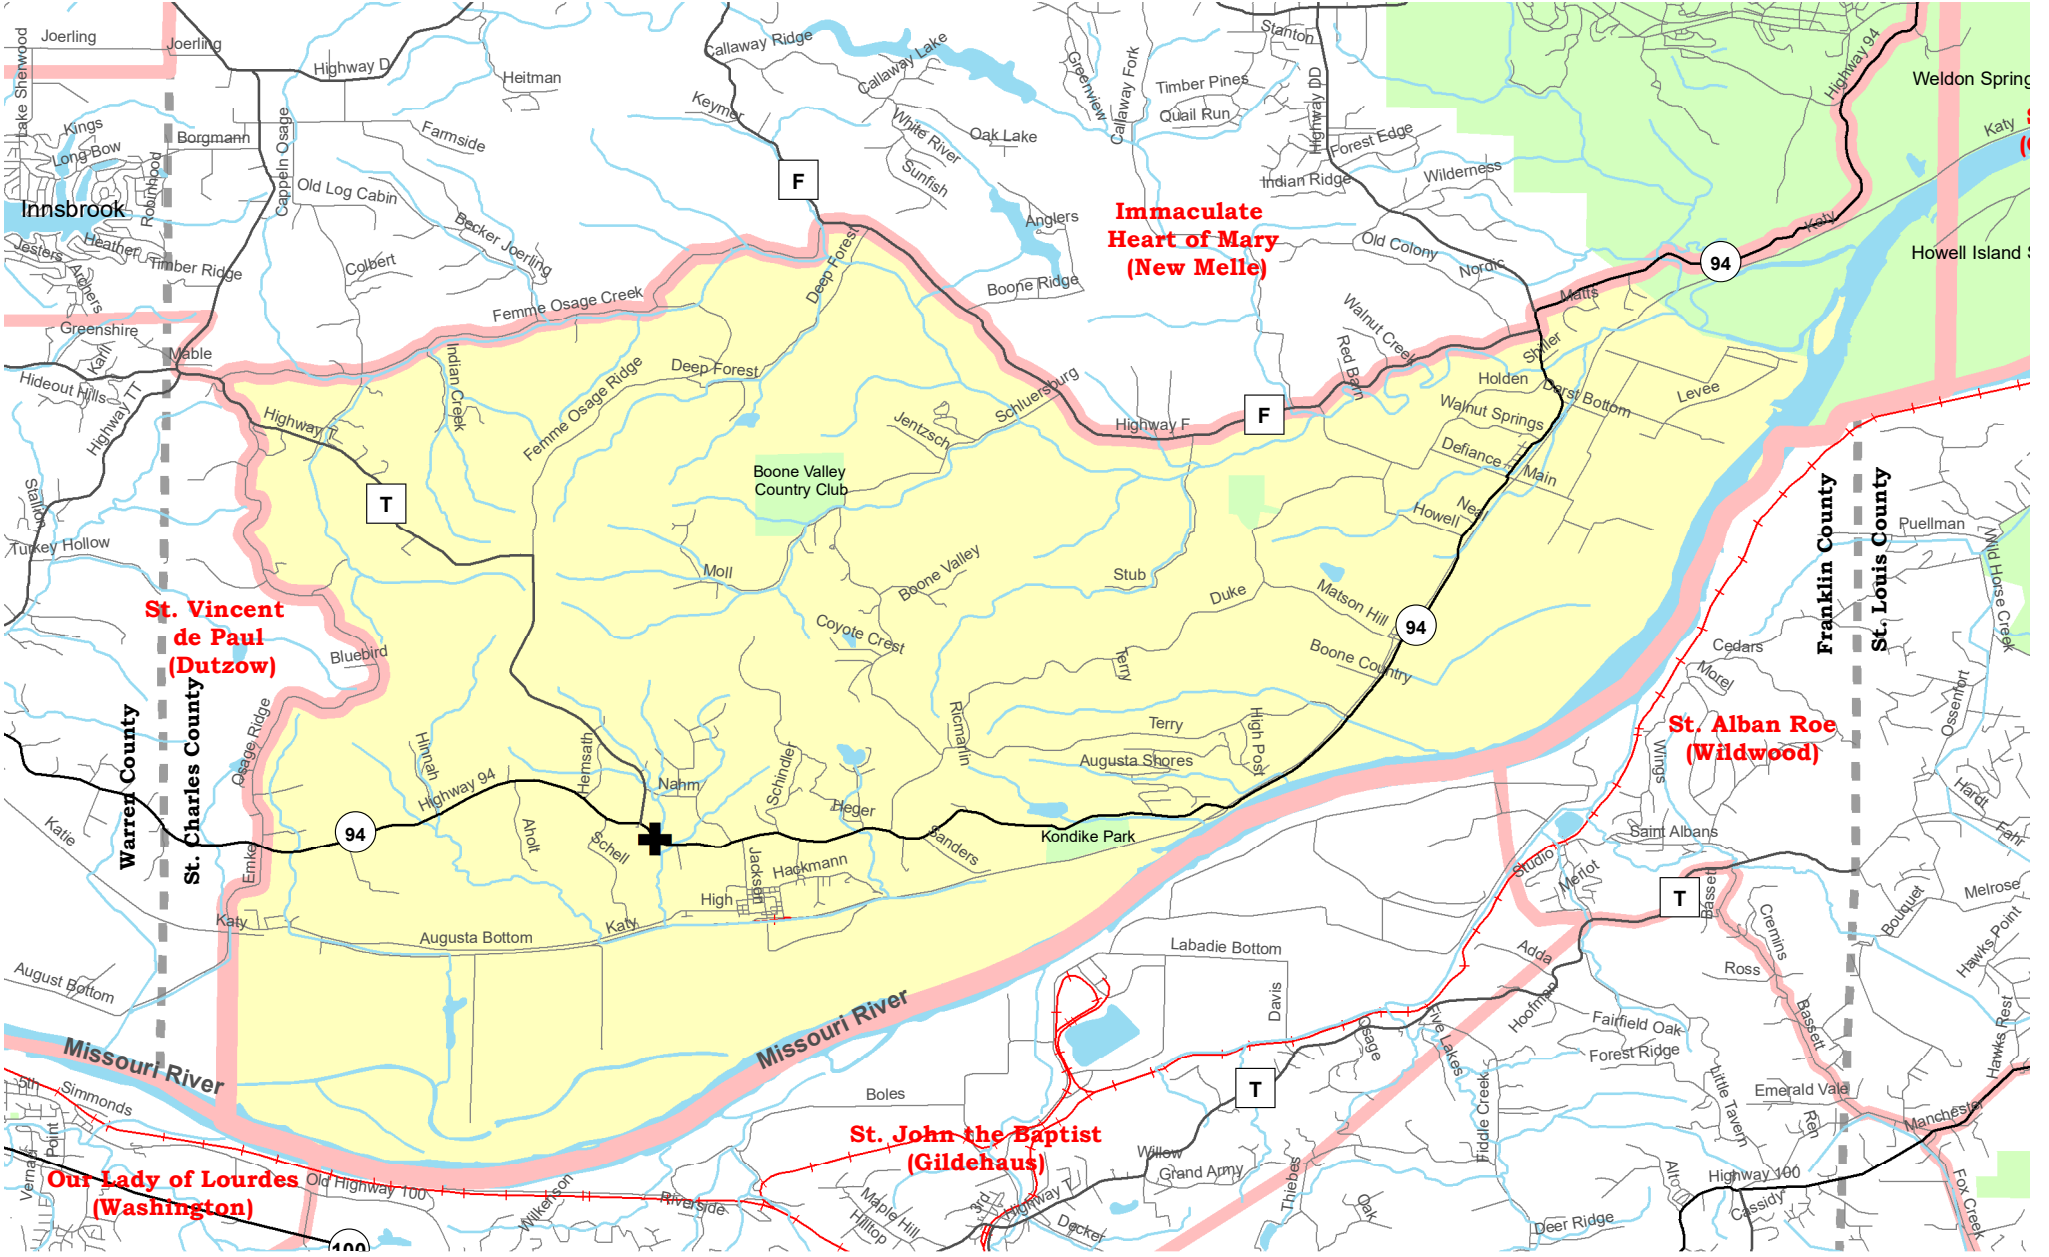

# Immaculate Conception - Augusta Parish Boundary Map

- |   |                                 |   |                                    |
|---|---------------------------------|---|------------------------------------|
|  | Parish Boundaries               |  | Schools                            |
|  | County Boundaries               |  | Government, Industrial, Commercial |
|  | Rivers, Creeks                  |  | Territorial Parish Church          |
|  | Railroad Tracks                 |  | Personal Parish Church             |
|  | Parks, Golf Courses, Cemeteries |  | Mission, Chapel, Oratory or Shrine |

**Immaculate  
Heart of Mary  
(New Melle)**

**St. Vincent  
de Paul  
(Dutzow)**

**St. Alban Roe  
(Wildwood)**

**St. John the Baptist  
(Gildehaus)**

**Our Lady of Lourdes  
(Washington)**