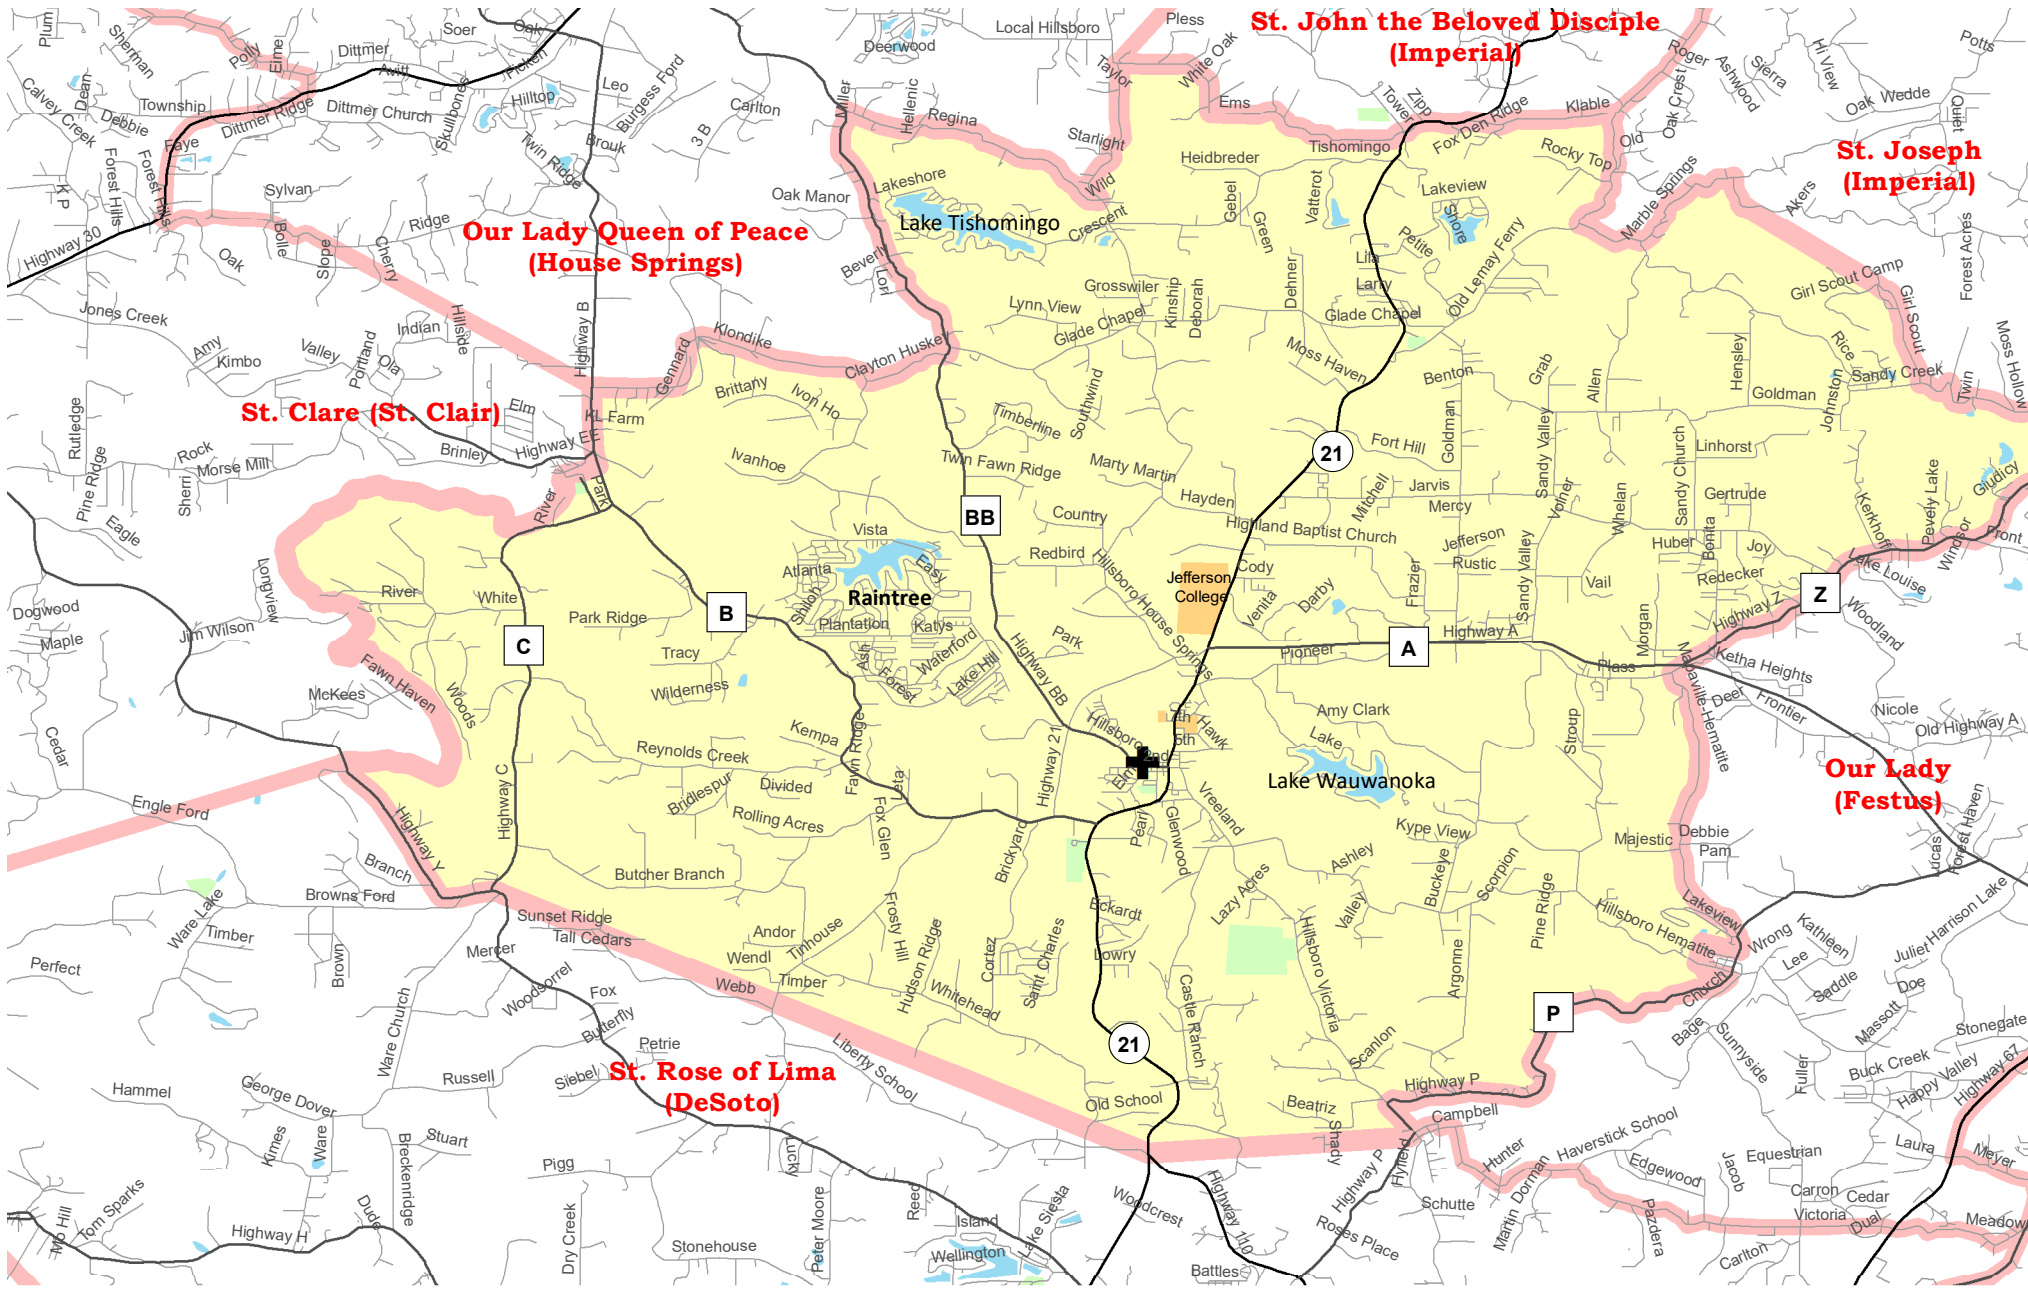

# Good Shepherd (Hillsboro) Parish Boundary Map

Our Lady Queen of Peace  
(House Springs)

St. John the Beloved Disciple  
(Imperial)

St. Joseph  
(Imperial)

St. Clare (St. Clair)

Our Lady  
(Festus)

St. Rose of Lima  
(DeSoto)

- |   |                                 |   |                                    |
|---|---------------------------------|---|------------------------------------|
|  | Parish Boundaries               |  | Schools                            |
|  | County Boundaries               |  | Government, Industrial, Commercial |
|  | Rivers, Creeks                  |  | Territorial Parish Church          |
|  | Railroad Tracks                 |  | Personal Parish Church             |
|  | Parks, Golf Courses, Cemeteries |  | Mission, Chapel, Oratory or Shrine |