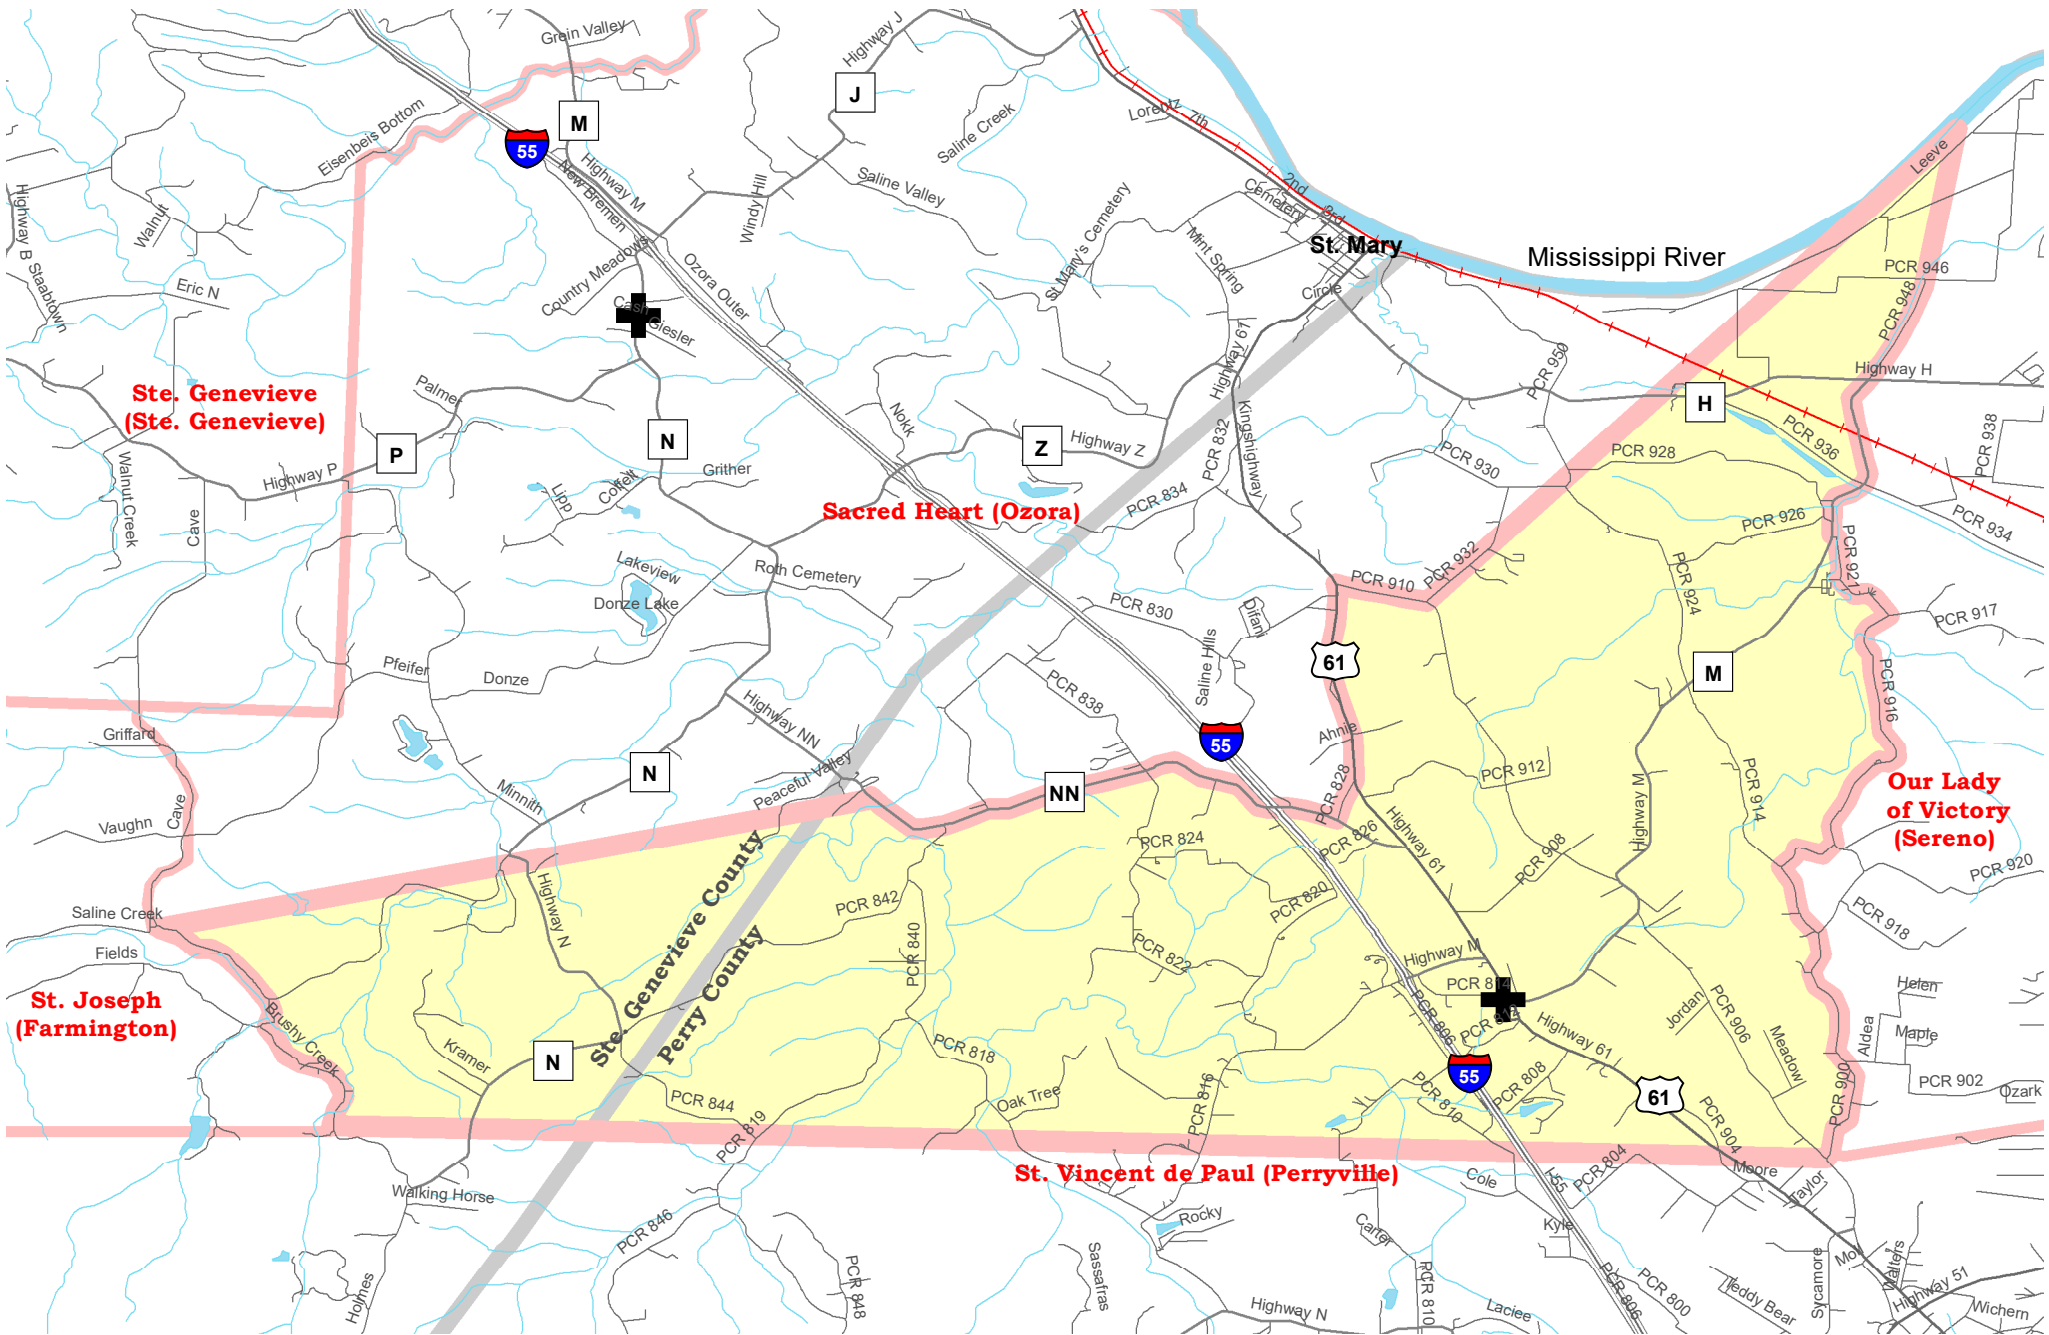

Christ the Savior - Brewer Parish Boundary Map

**Ste. Genevieve
(Ste. Genevieve)**

Sacred Heart (Ozora)

**St. Joseph
(Farmington)**

**Our Lady
of Victory
(Seren)**

St. Vincent de Paul (Perryville)

- | | | | | | |
|---|-------------------|---|------------------------------------|---|------------------------------------|
|  | Parish Boundaries |  | Parks, Golf Courses, Cemeteries |  | Territorial Parish Church |
|  | County Boundaries |  | Schools |  | Personal Parish Church |
|  | Rivers, Creeks |  | Government, Industrial, Commercial |  | Mission, Chapel, Oratory or Shrine |
|  | Railroad Tracks | | | | |