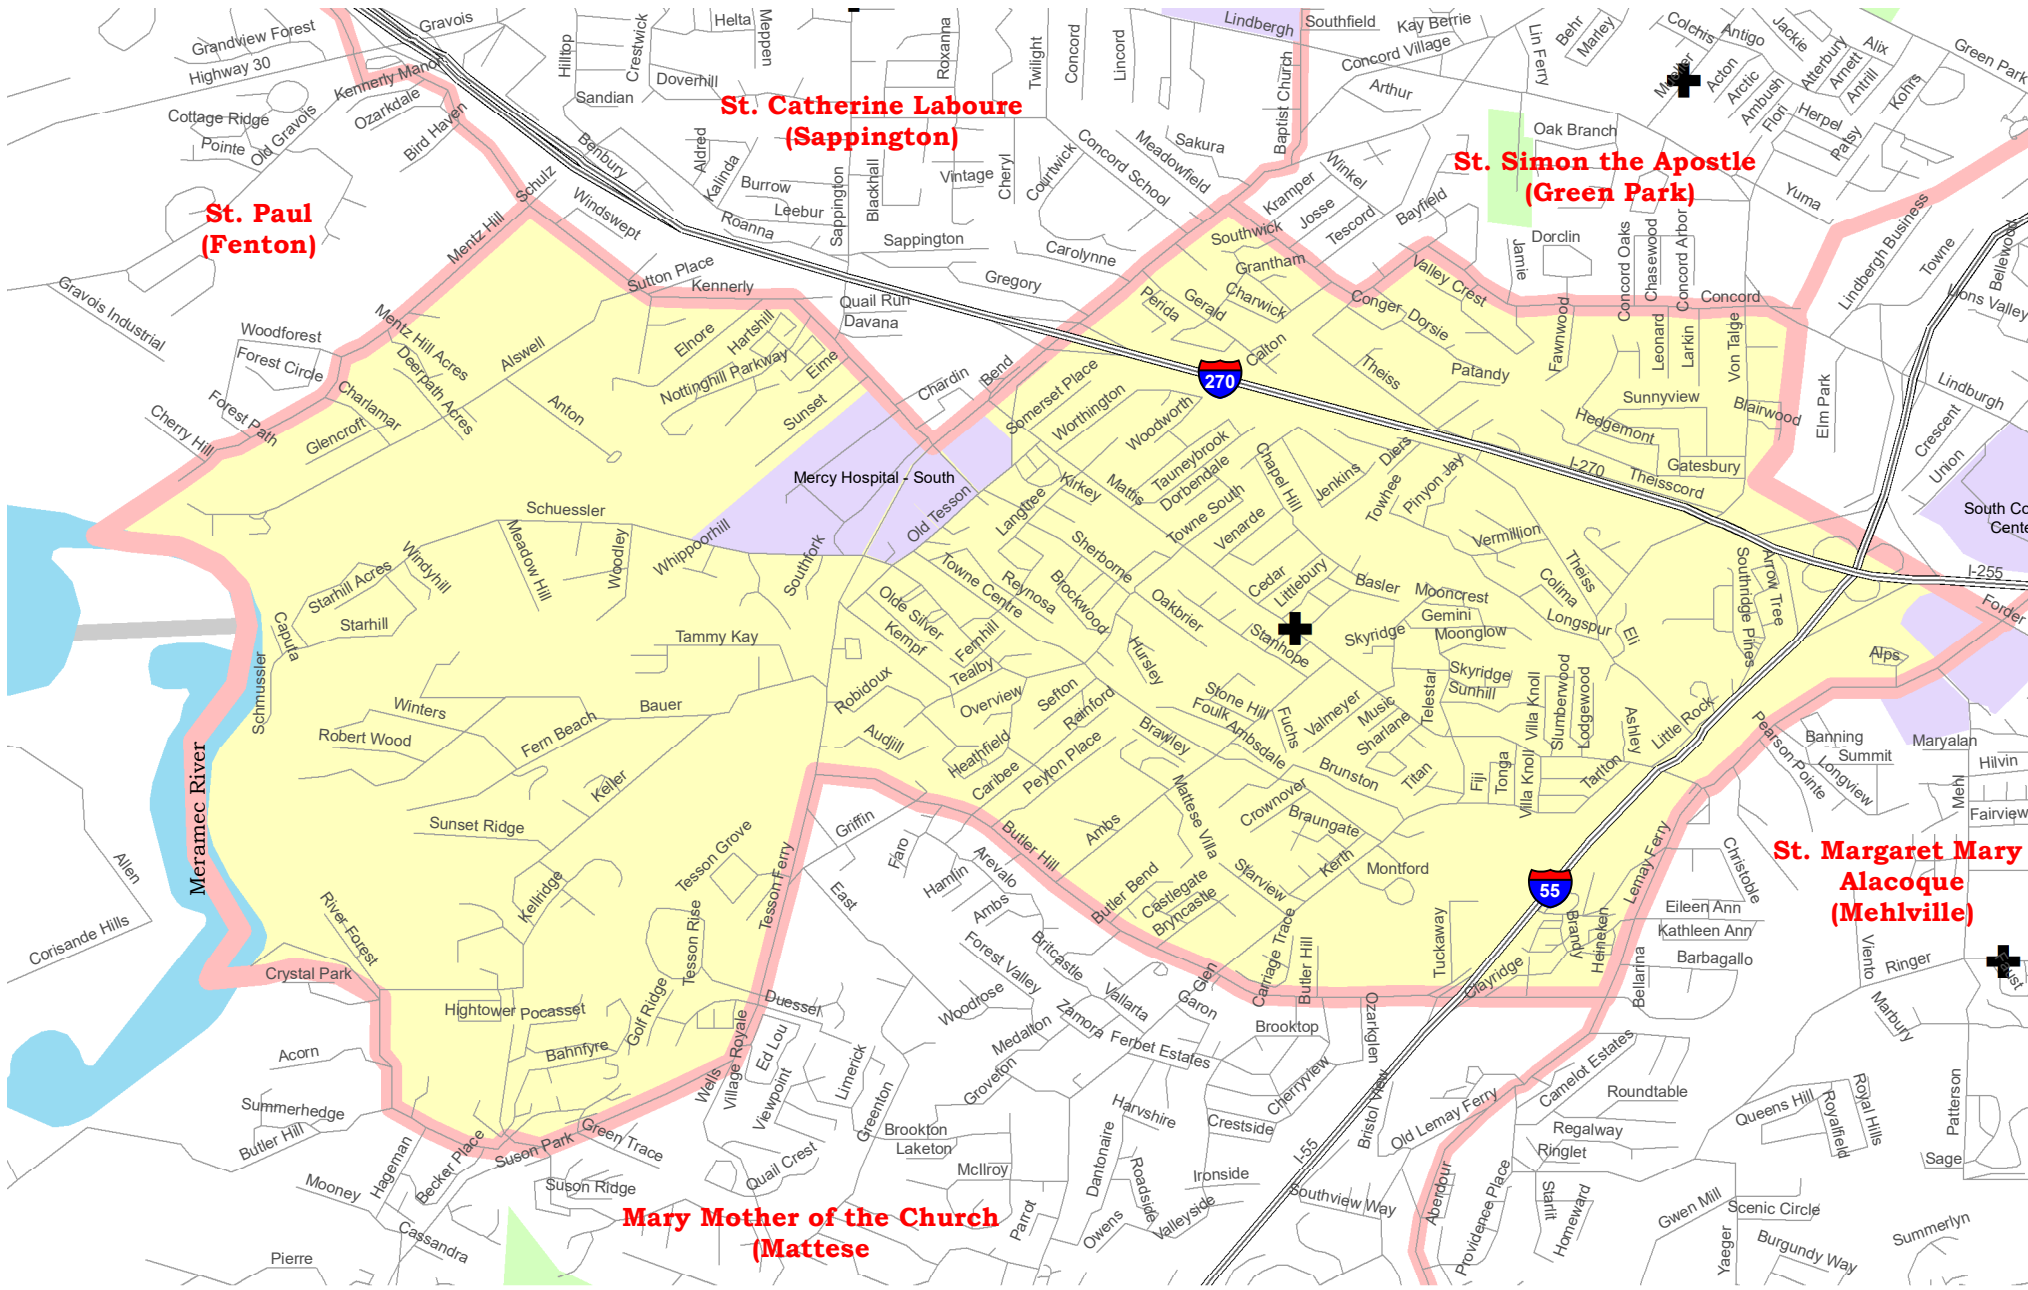

Assumption (Mattese) Parish Boundary Map

**St. Paul
(Fenton)**

**St. Catherine Laboure
(Sappington)**

**St. Simon the Apostle
(Green Park)**

**St. Margaret Mary
Alacoque
(Mehlville)**

**Mary Mother of the Church
(Mattese)**

- Parish Boundaries
- County Boundaries
- Rivers, Creeks
- Railroad Tracks
- Parks, Golf Courses, Cemeteries
- Schools
- Government, Industrial, Commercial
- + Territorial Parish Church
- + Personal Parish Church
- + Mission, Chapel, Oratory or Shrine