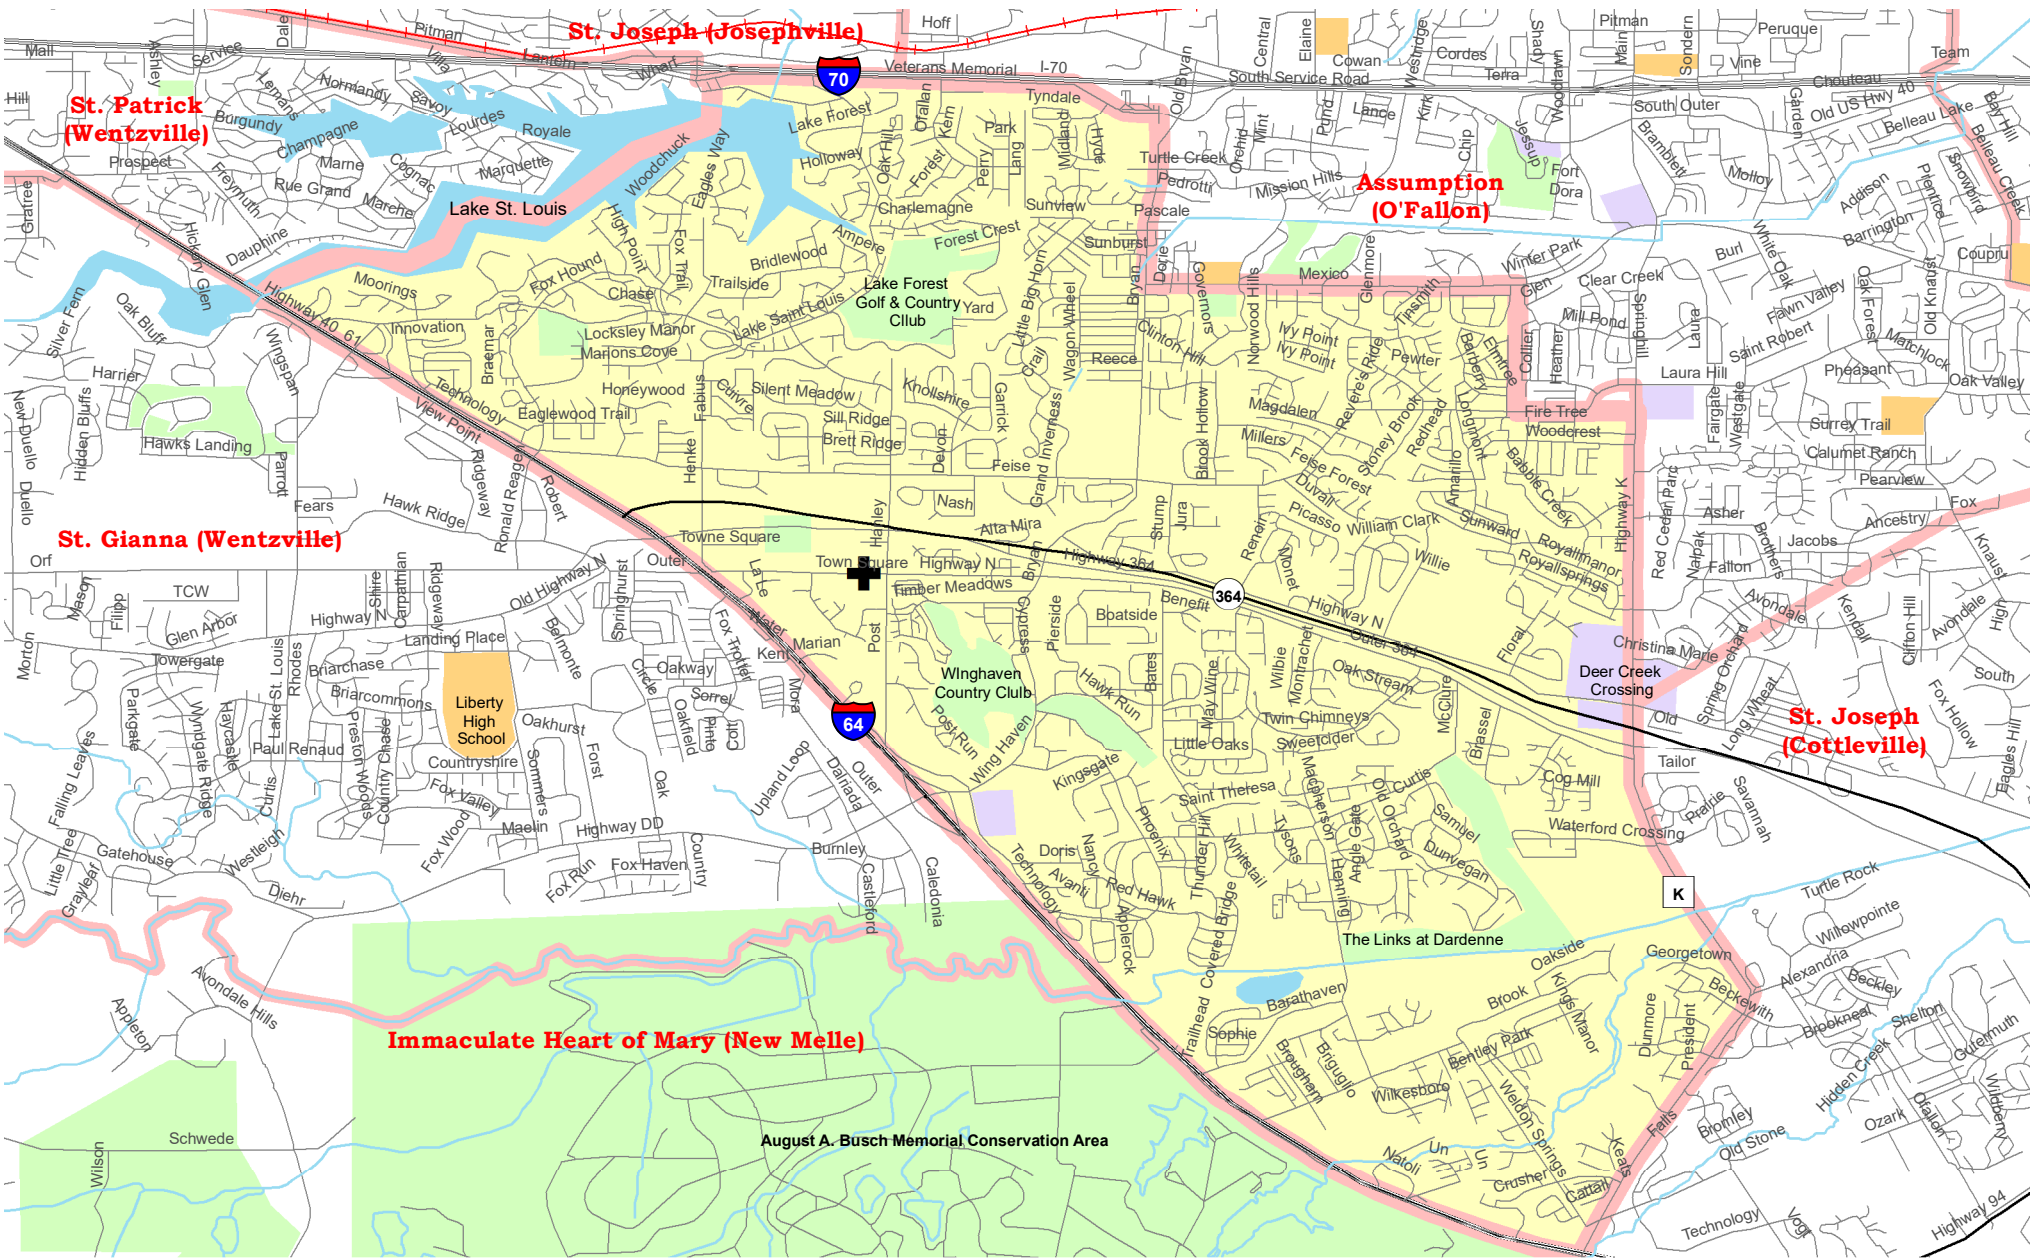

Immaculate Conception - Dardenne Prairie Parish Boundary Map

- | | | | |
|---|---------------------------------|---|------------------------------------|
|  | Parish Boundaries |  | Schools |
|  | County Boundaries |  | Government, Industrial, Commercial |
|  | Rivers, Creeks |  | Territorial Parish Church |
|  | Railroad Tracks |  | Personal Parish Church |
|  | Parks, Golf Courses, Cemeteries |  | Mission, Chapel, Oratory or Shrine |