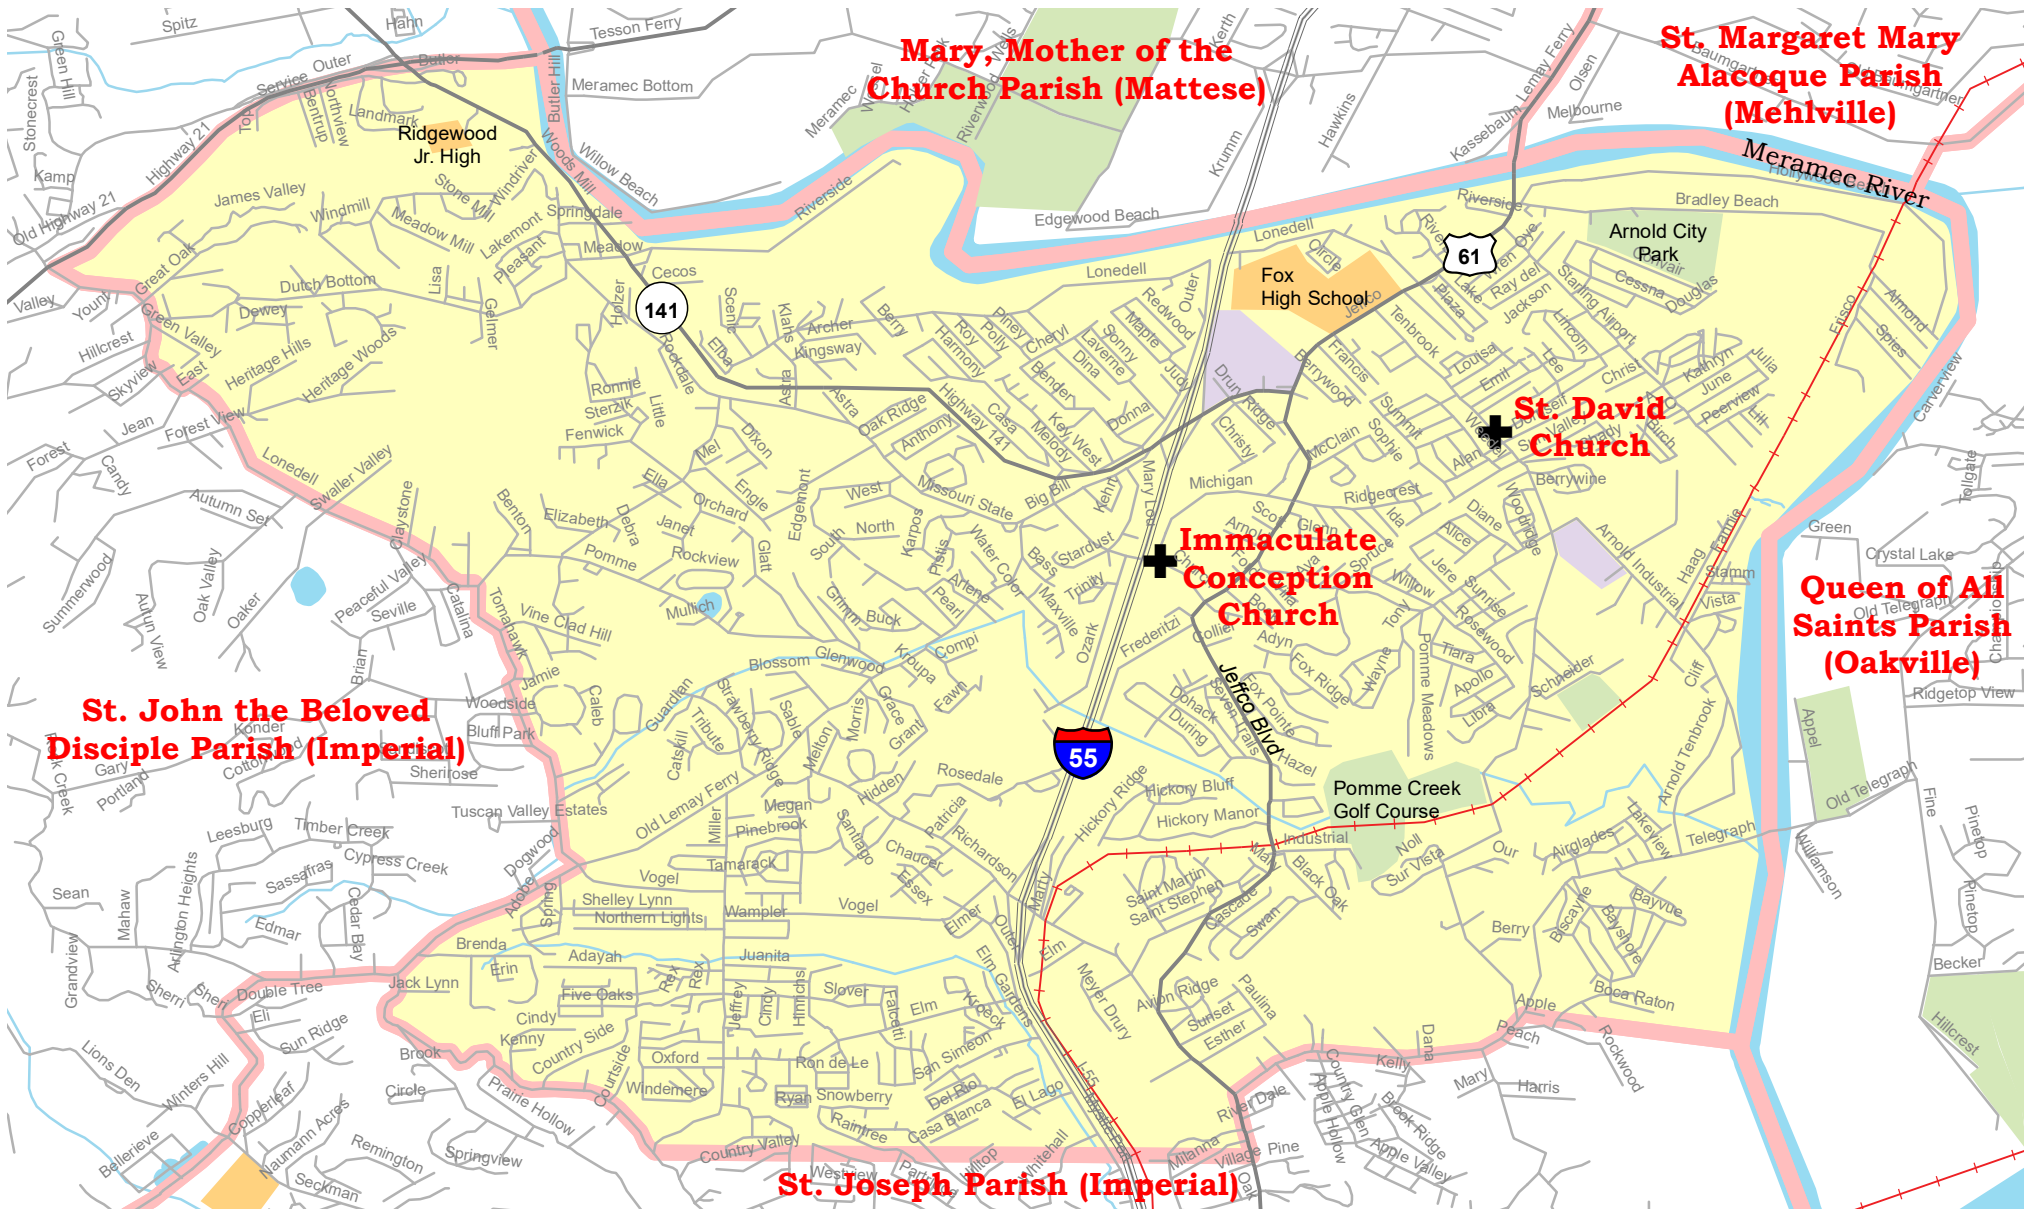

Holy Family (Arnold) Parish Boundary Map

Mary, Mother of the Church Parish (Mattese)

St. Margaret Mary Alacoque Parish (Mehlville)

St. David Church

Immaculate Conception Church

Queen of All Saints Parish (Oakville)

St. John the Beloved Disciple Parish (Imperial)

St. Joseph Parish (Imperial)

- Parish Boundaries
- County Boundaries
- Rivers, Creeks
- Railroad Tracks
- Parks, Golf Courses, Cemeteries
- Schools
- Government, Industrial, Commercial
- Territorial Parish Church
- Personal Parish Church
- Mission, Chapel, Oratory or Shrine