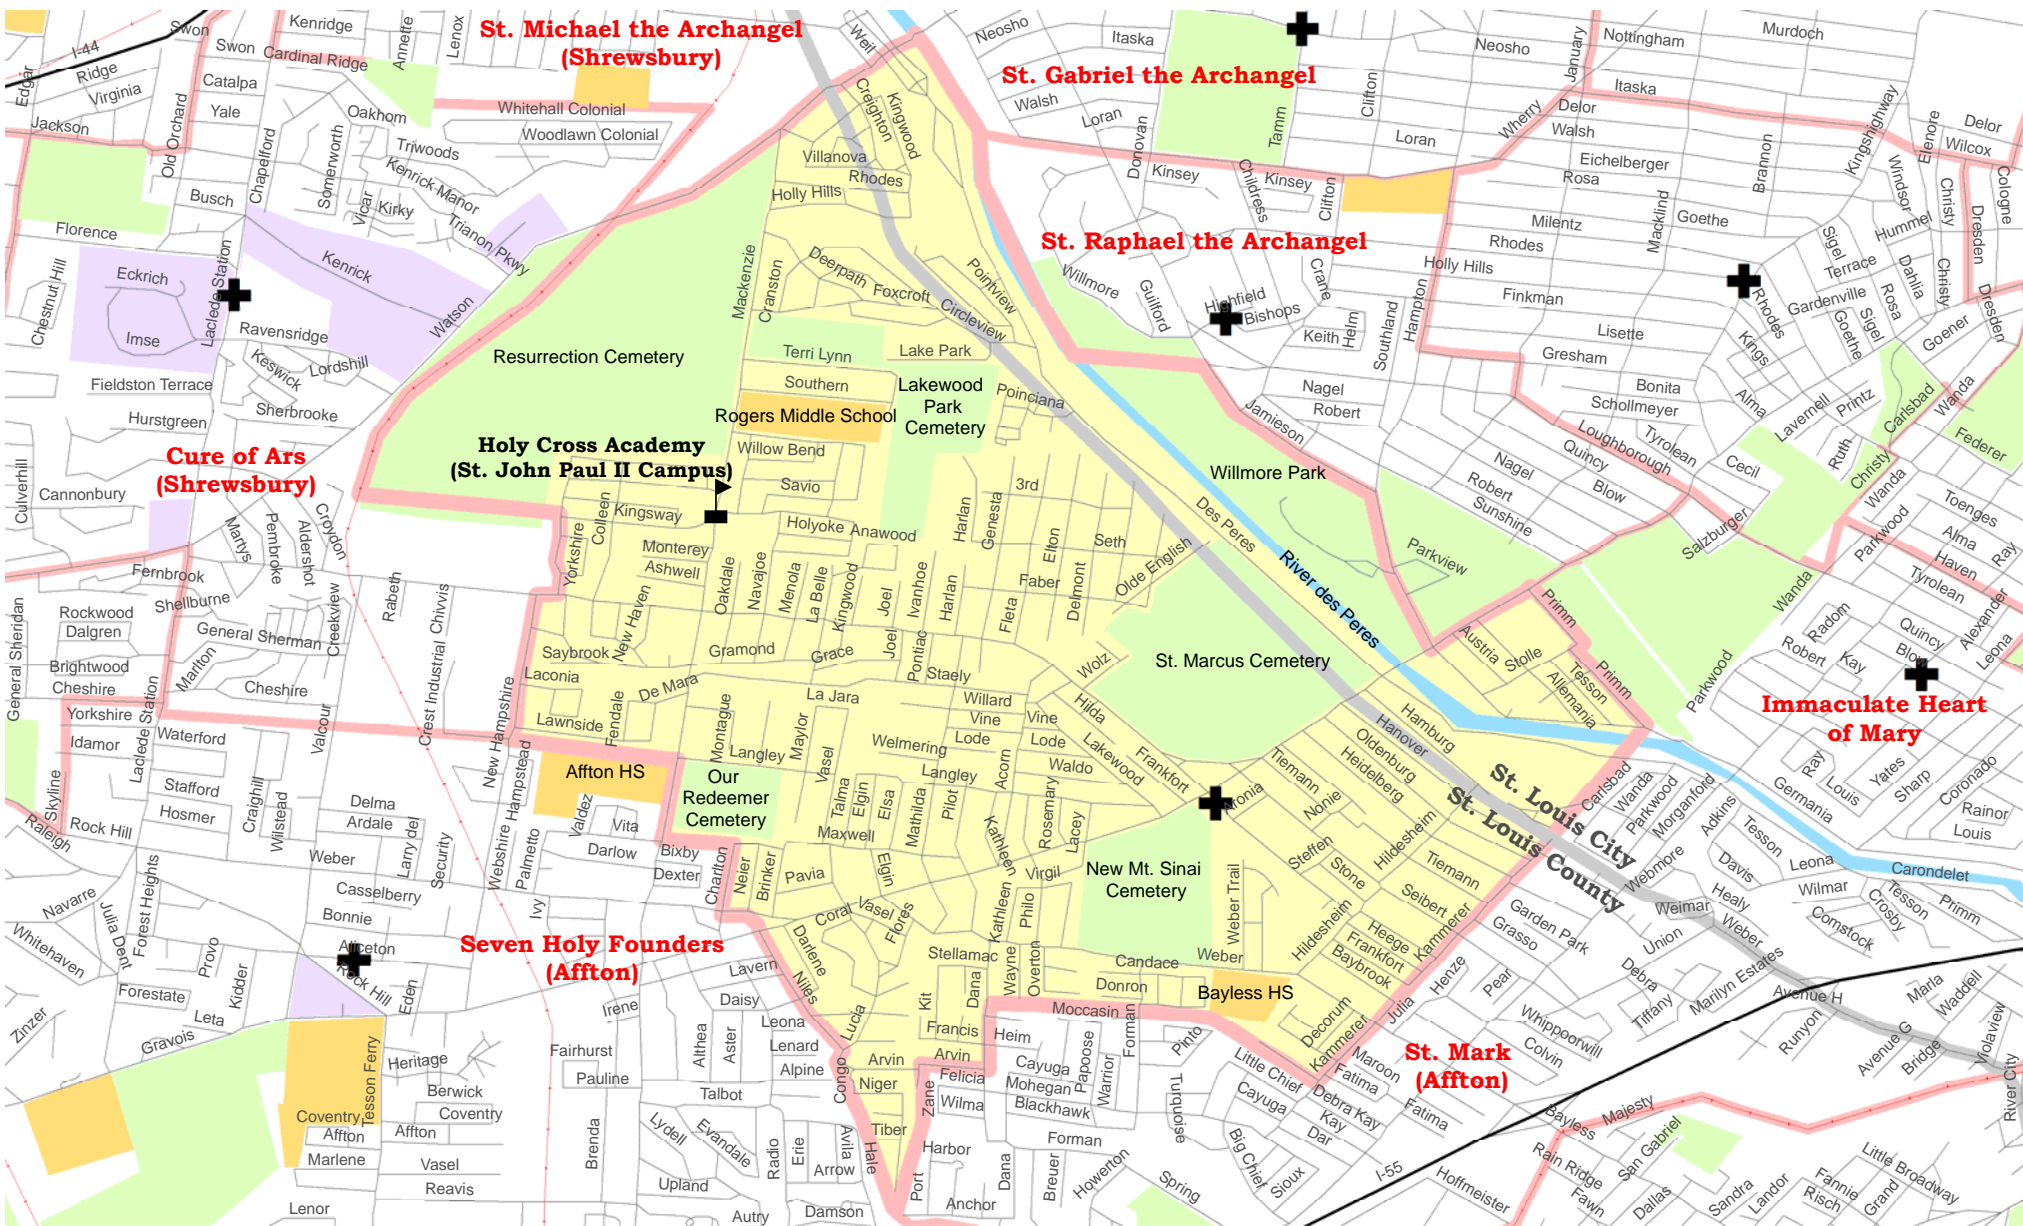

St. John Paul II - Affton Parish Boundaries

- Parish Boundaries
- County Boundaries
- Rivers, Creeks
- Railroad Tracks
- Parks, Golf Courses, Cemeteries
- Schools
- Government, Industrial, Commercial
- + Territorial Parish Church
- + Personal Parish Church
- + Mission, Chapel, Oratory or Shrine