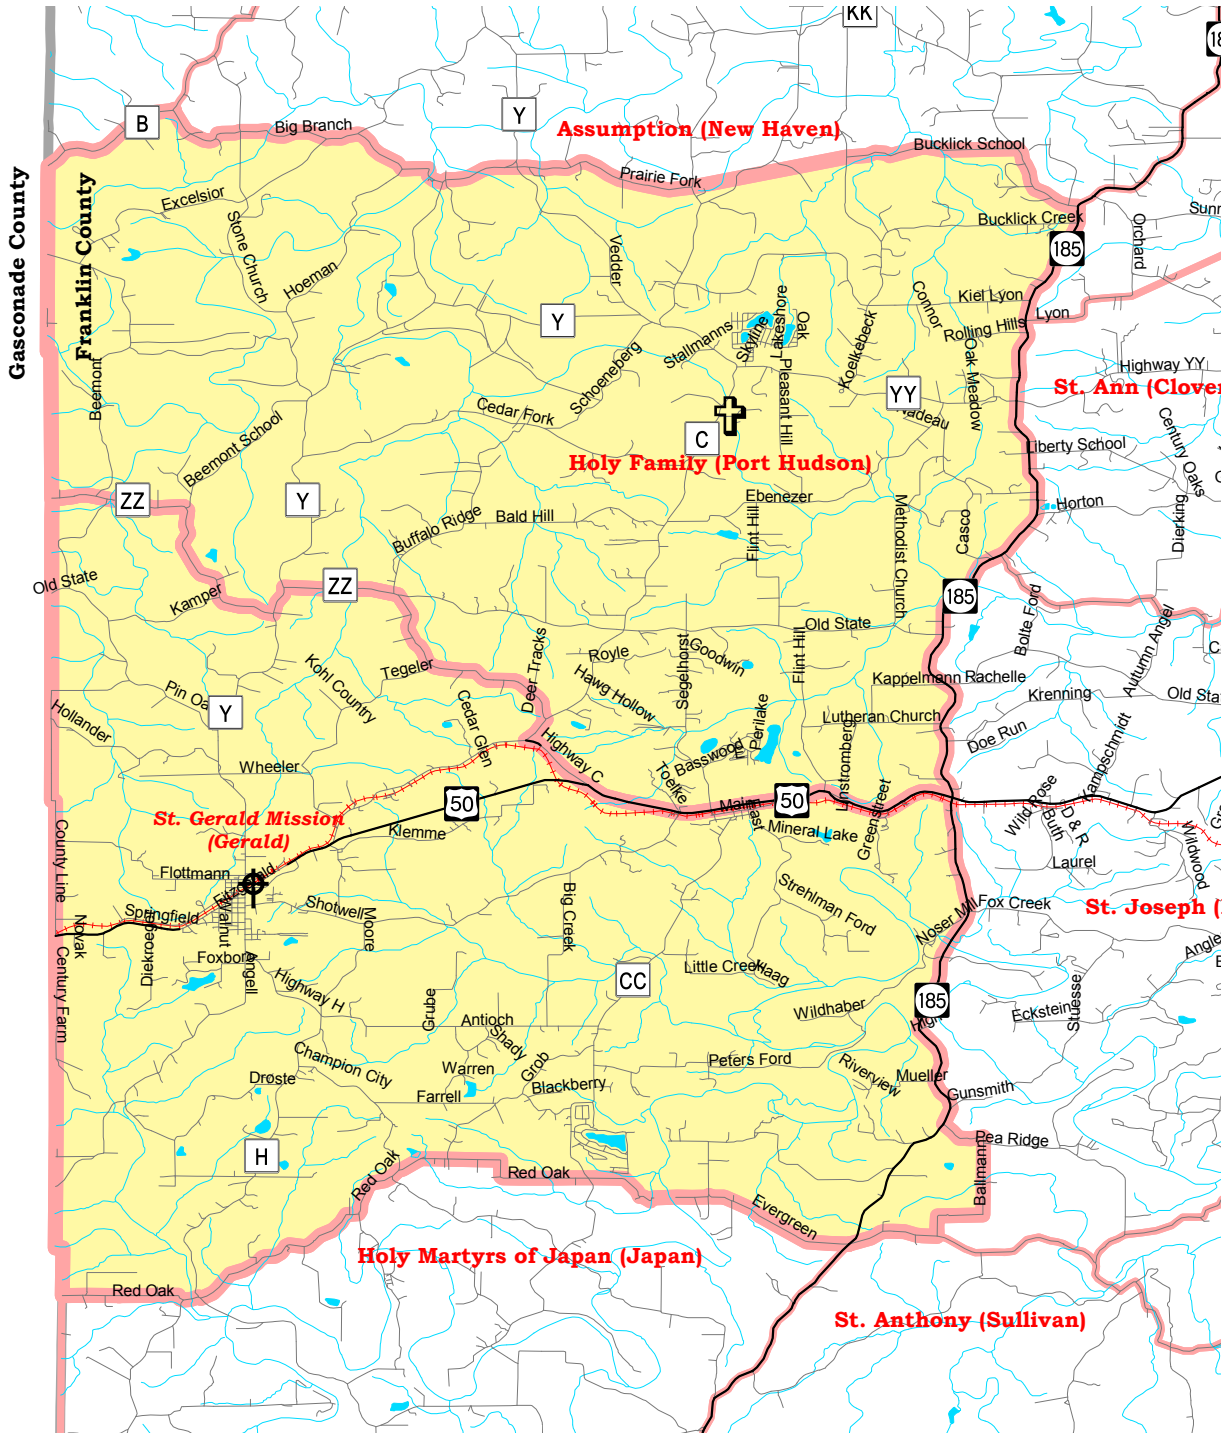

# Holy Family - Port Hudson Parish Map

## Including St. Gerald Mission

- |   |                                 |   |                                    |
|---|---------------------------------|---|------------------------------------|
|  | Parish Boundaries               |  | Schools                            |
|  | County Boundaries               |  | Government, Industrial, Commercial |
|  | Small Rivers, Creeks, & Streams |  | Territorial Parish Church          |
|  | Railroad Tracks                 |  | Personal Parish Church             |
|  | Parks & Golf Courses            |  | Mission, Chapel, Oratory or Shrine |