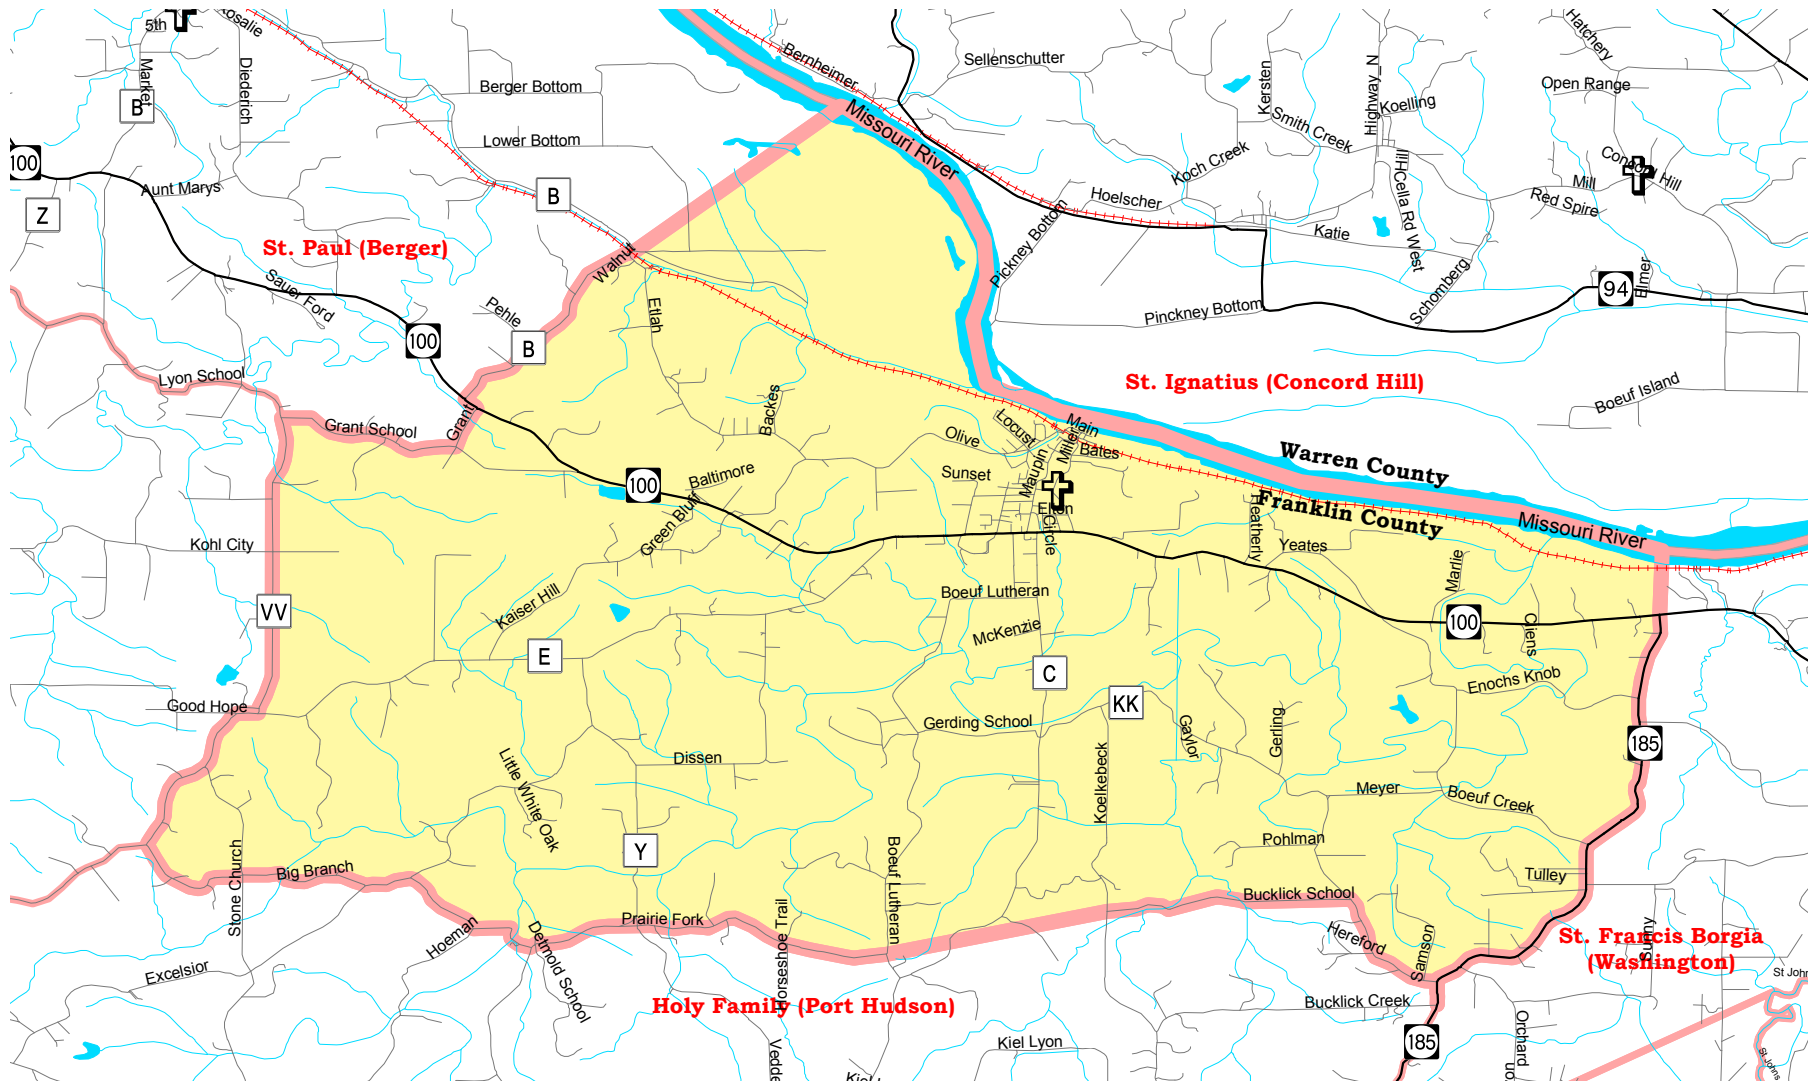

# Assumption - New Haven Parish Map

- |   |                                 |   |                                    |   |                                    |
|---|---------------------------------|---|------------------------------------|---|------------------------------------|
|  | Parish Boundaries               |  | Parks & Golf Courses               |  | Territorial Parish Church          |
|  | County Boundaries               |  | Schools                            |  | Personal Parish Church             |
|  | Small Rivers, Creeks, & Streams |  | Government, Industrial, Commercial |  | Mission, Chapel, Oratory or Shrine |
|  | Railroad Tracks                 |   |                                    |   |                                    |