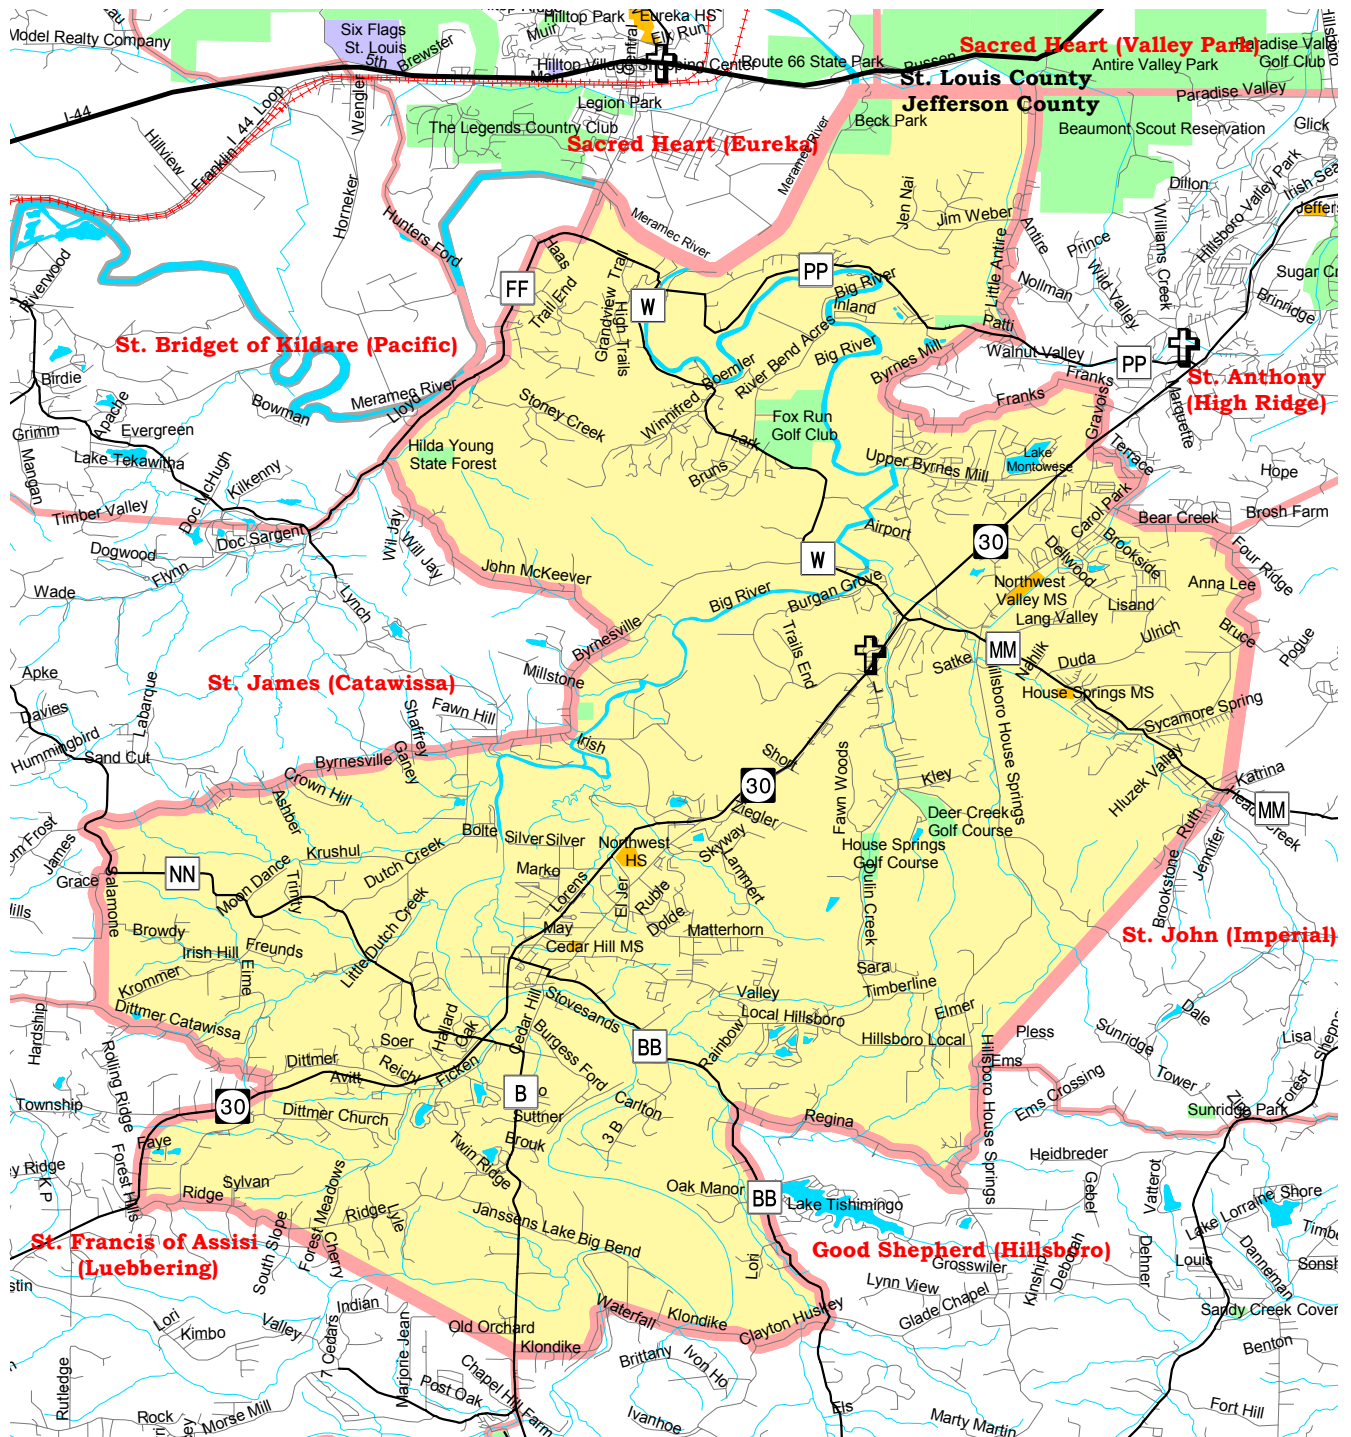

# Our Lady Queen of Peace - House Springs Parish Map

- |   |                                 |  |                                    |
|---|---------------------------------|--|------------------------------------|
|  | Parish Boundaries               |  | Schools                            |
|  | County Boundaries               |  | Government, Industrial, Commercial |
|  | Small Rivers, Creeks, & Streams |  | Territorial Parish Church          |
|  | Railroad Tracks                 |  | Personal Parish Church             |
|  | Parks & Golf Courses            |  | Mission, Chapel, Oratory or Shrine |