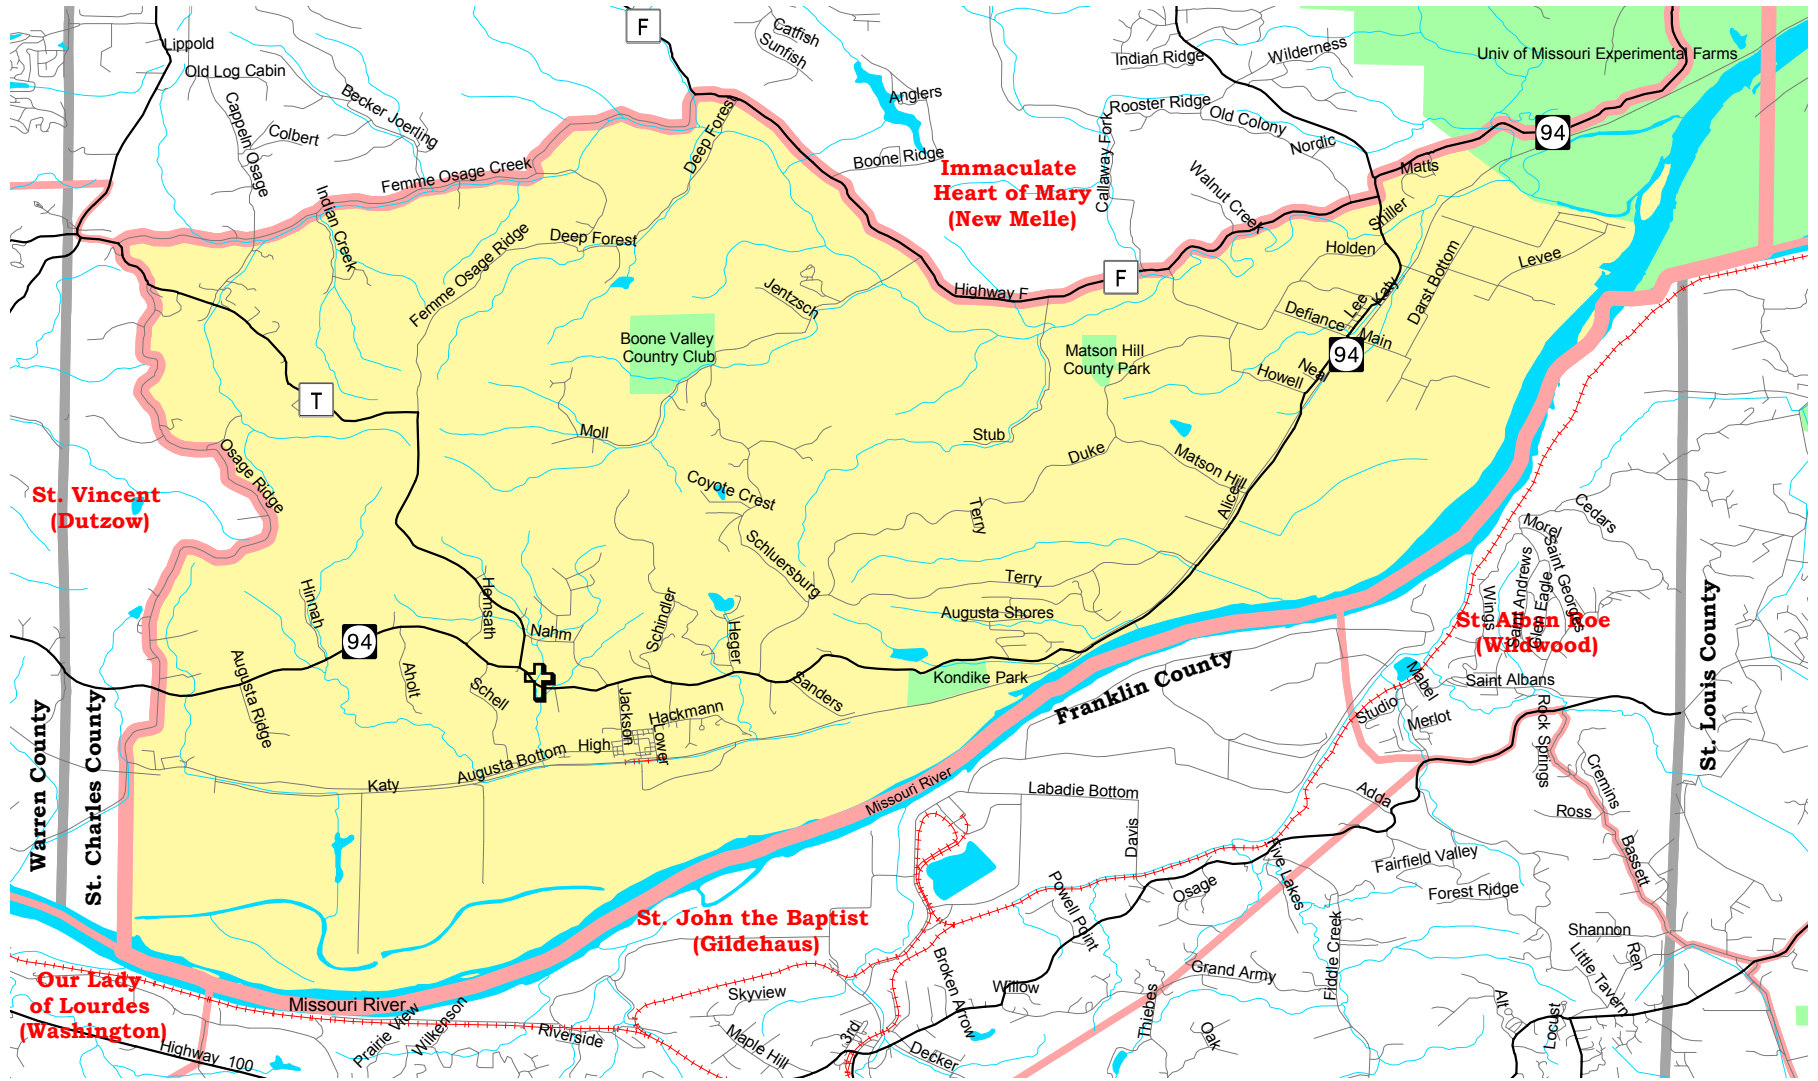

Immaculate Conception - Augusta Parish Map

- | | | | | | |
|---|---------------------------------|---|------------------------------------|---|------------------------------------|
|  | Parish Boundaries |  | Parks & Golf Courses |  | Territorial Parish Church |
|  | County Boundaries |  | Schools |  | Personal Parish Church |
|  | Small Rivers, Creeks, & Streams |  | Government, Industrial, Commercial |  | Mission, Chapel, Oratory or Shrine |
|  | Railroad Tracks | | | | |