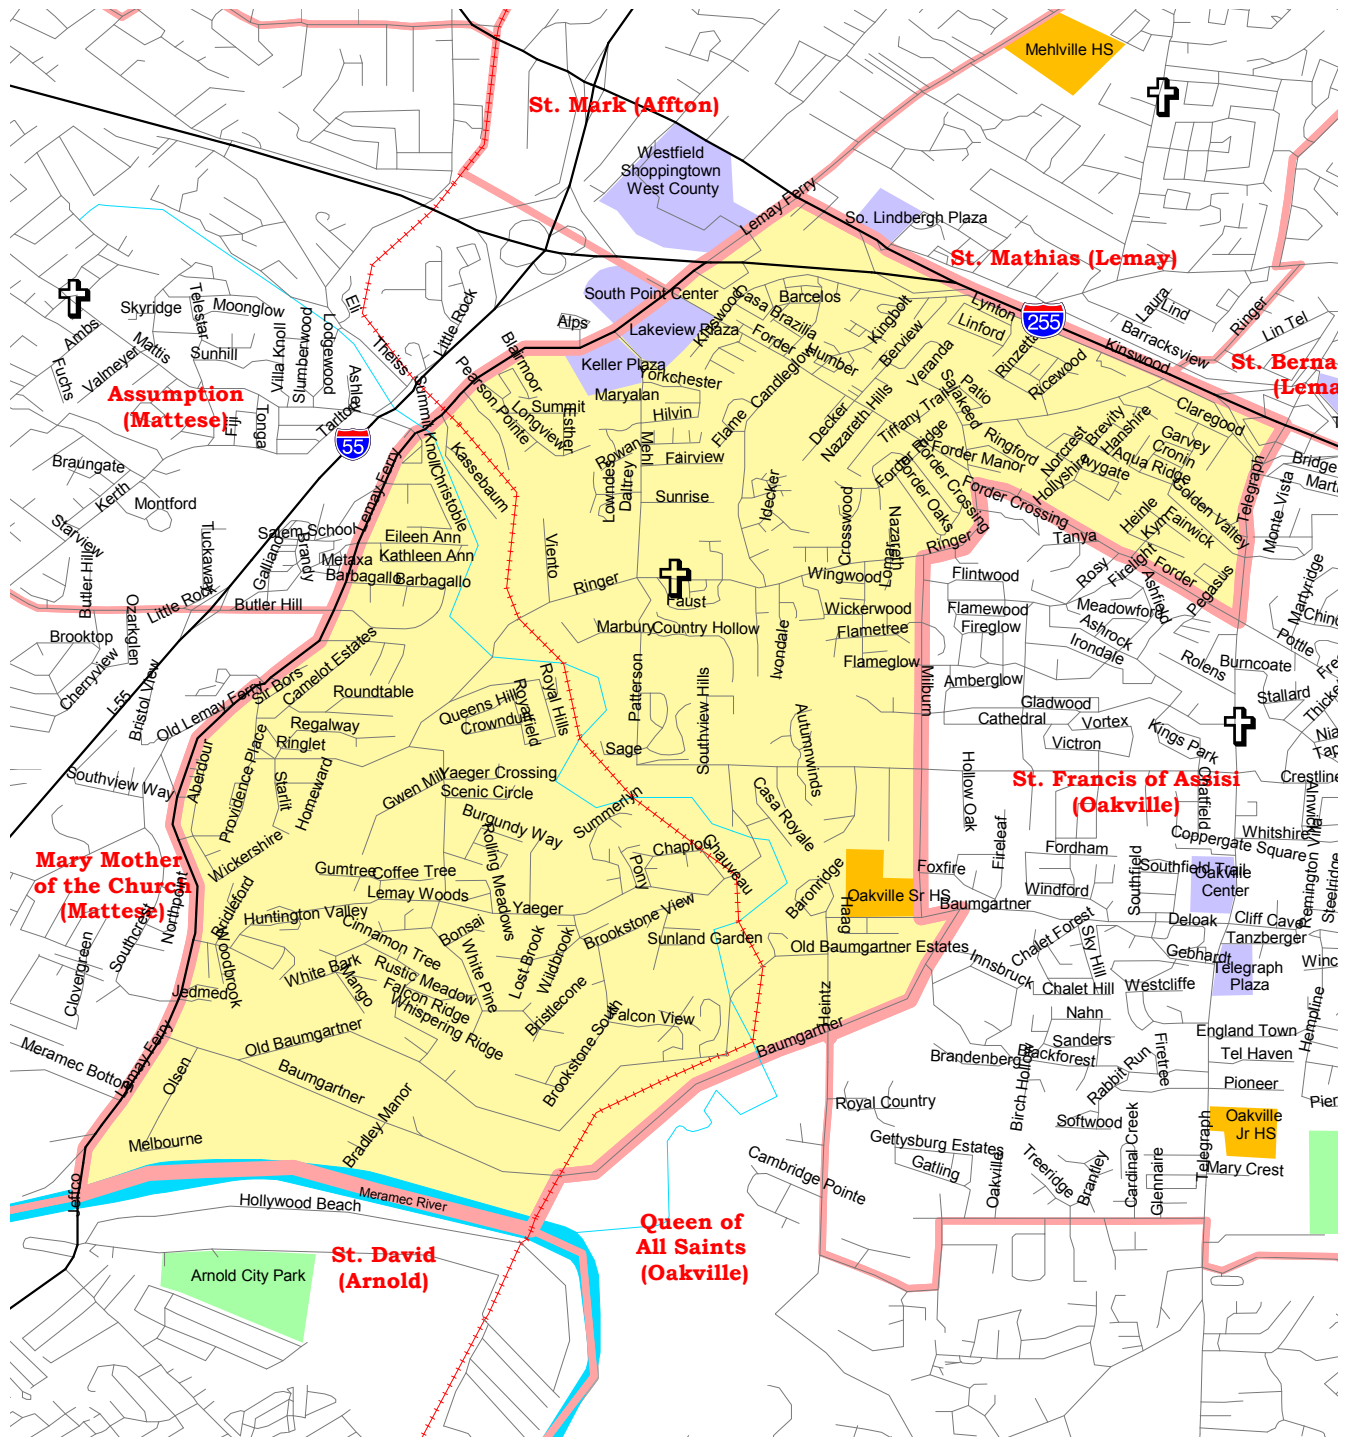

St. Margaret Mary Alacoque - Mehlville Parish Map

- | | | | |
|---|---------------------------------|--|------------------------------------|
|  | Parish Boundaries |  | Schools |
|  | County Boundaries |  | Government, Industrial, Commercial |
|  | Small Rivers, Creeks, & Streams |  | Territorial Parish Church |
|  | Railroad Tracks |  | Personal Parish Church |
|  | Parks & Golf Courses |  | Mission, Chapel, Oratory or Shrine |