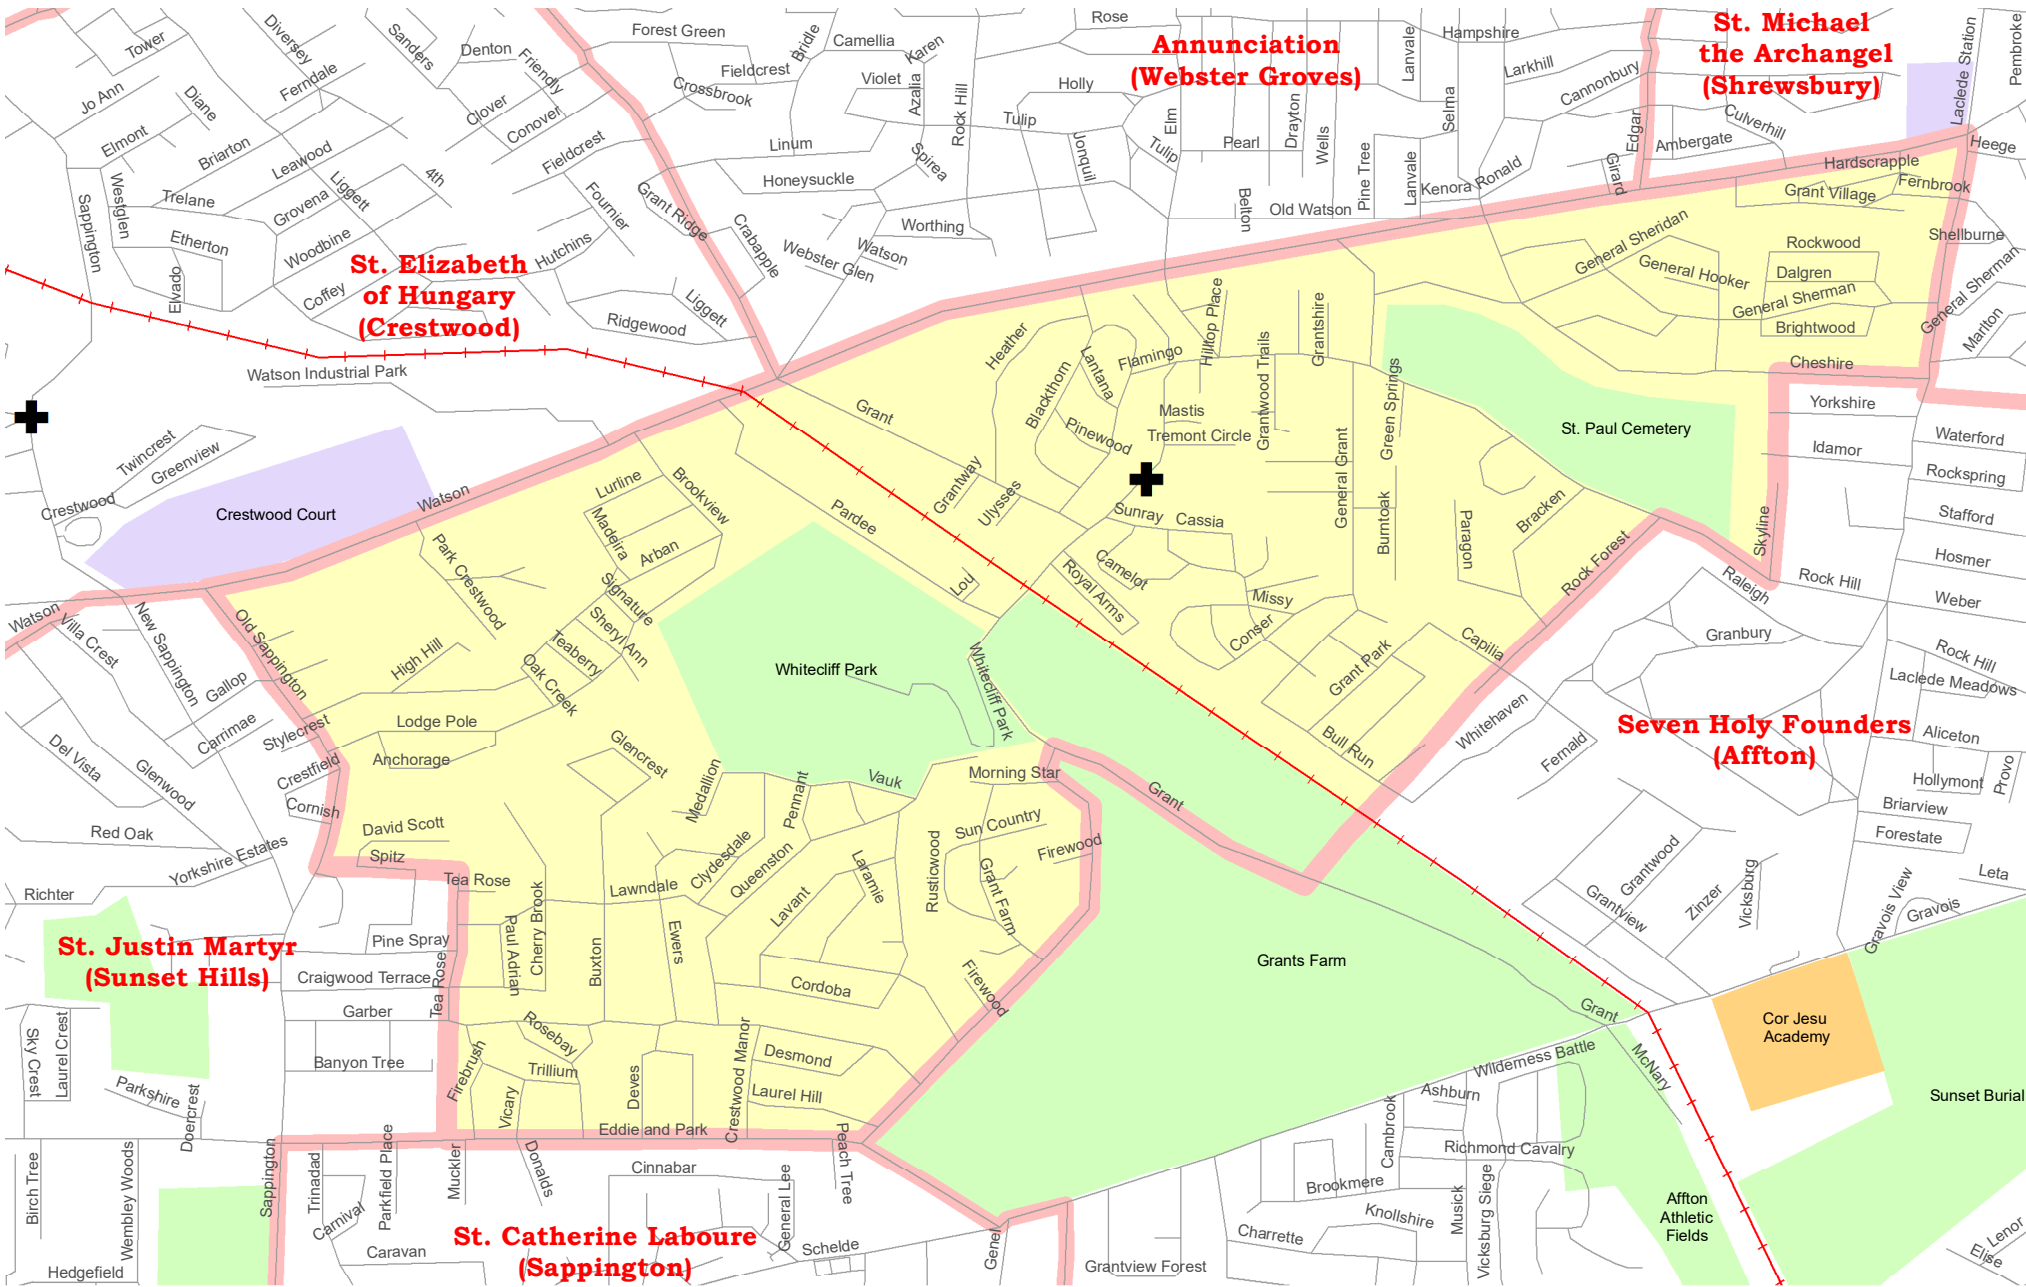

# Our Lady of Providence (Crestwood) Parish Boundary Map

- |                                                                                     |                                 |                                                                                       |                                    |
|-------------------------------------------------------------------------------------|---------------------------------|---------------------------------------------------------------------------------------|------------------------------------|
|  | Parish Boundaries               |  | Schools                            |
|  | County Boundaries               |  | Government, Industrial, Commercial |
|  | Rivers, Creeks                  |  | Territorial Parish Church          |
|  | Railroad Tracks                 |  | Personal Parish Church             |
|  | Parks, Golf Courses, Cemeteries |  | Mission, Chapel, Oratory or Shrine |