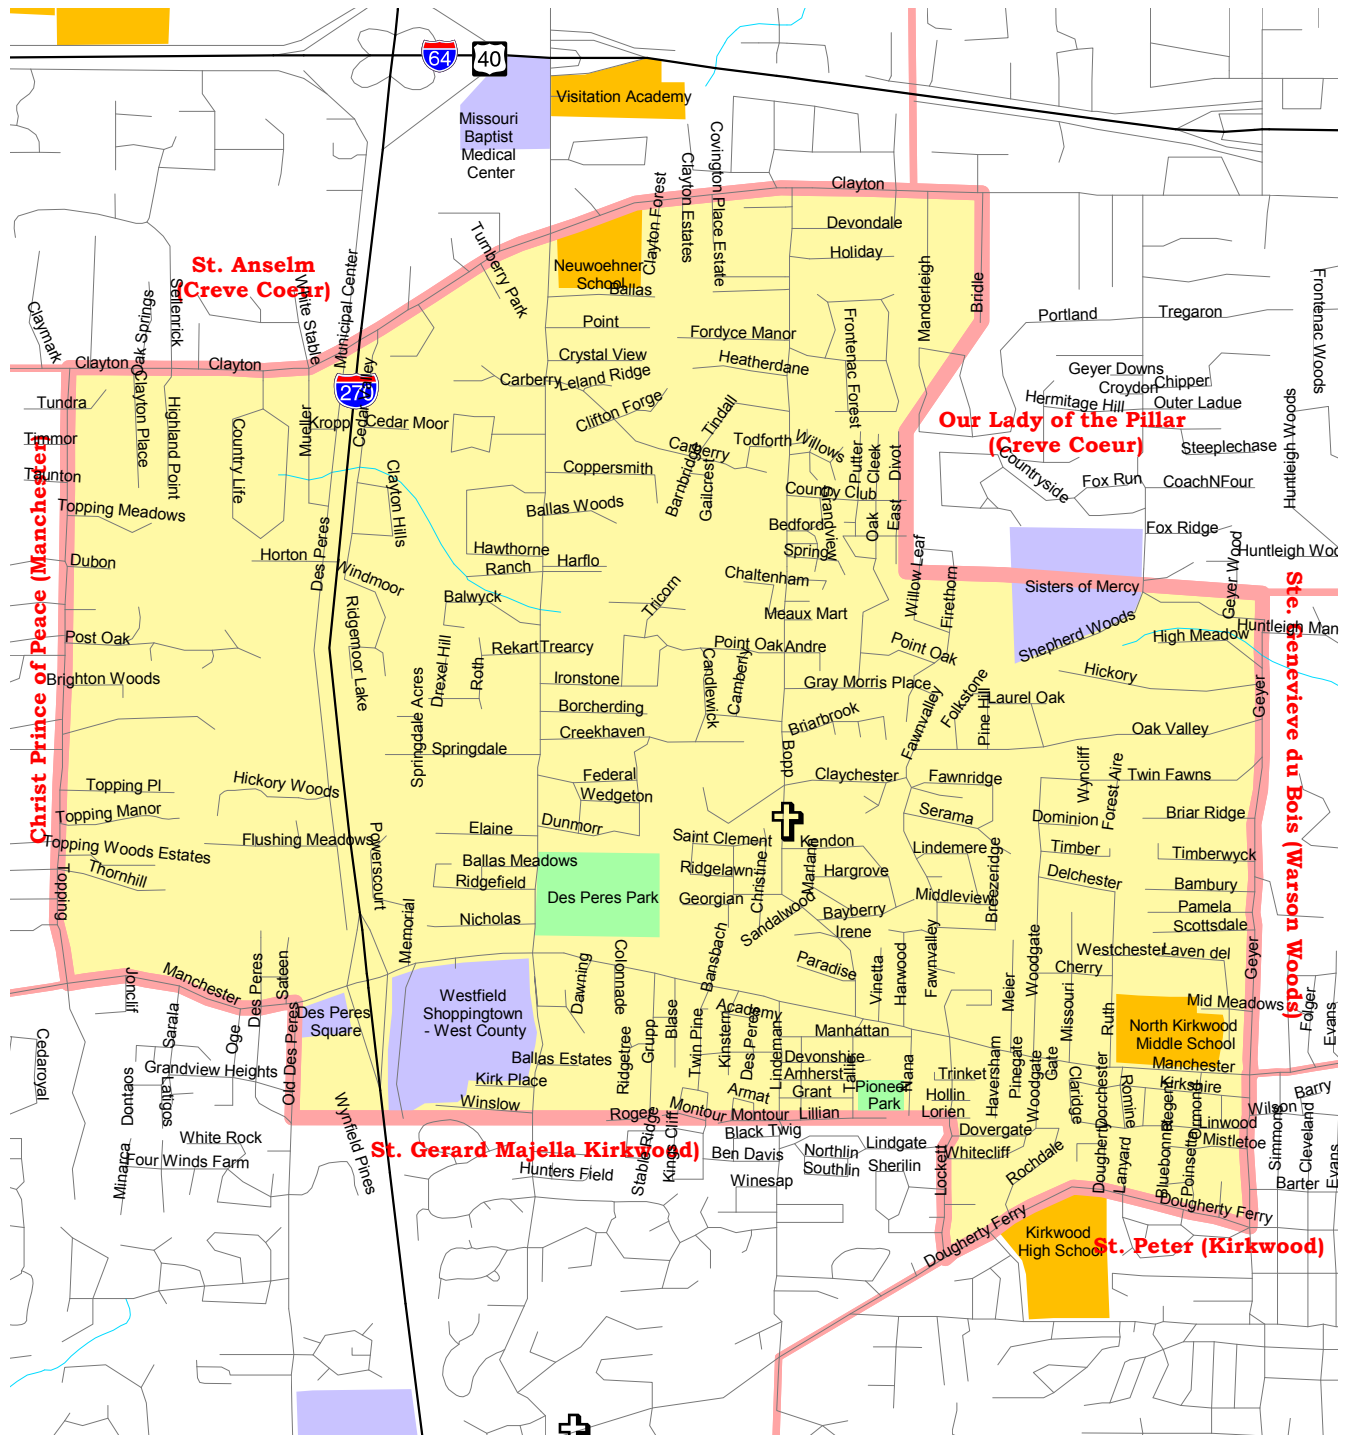

St. Clement of Rome - Des Peres Parish Map

- Parish Boundaries
- County Boundaries
- Small Rivers, Creeks, & Streams
- Railroad Tracks
- Parks & Golf Courses
- Schools
- Government, Industrial, Commercial
- Territorial Parish Church
- Personal Parish Church
- Mission, Chapel, Oratory or Shrine