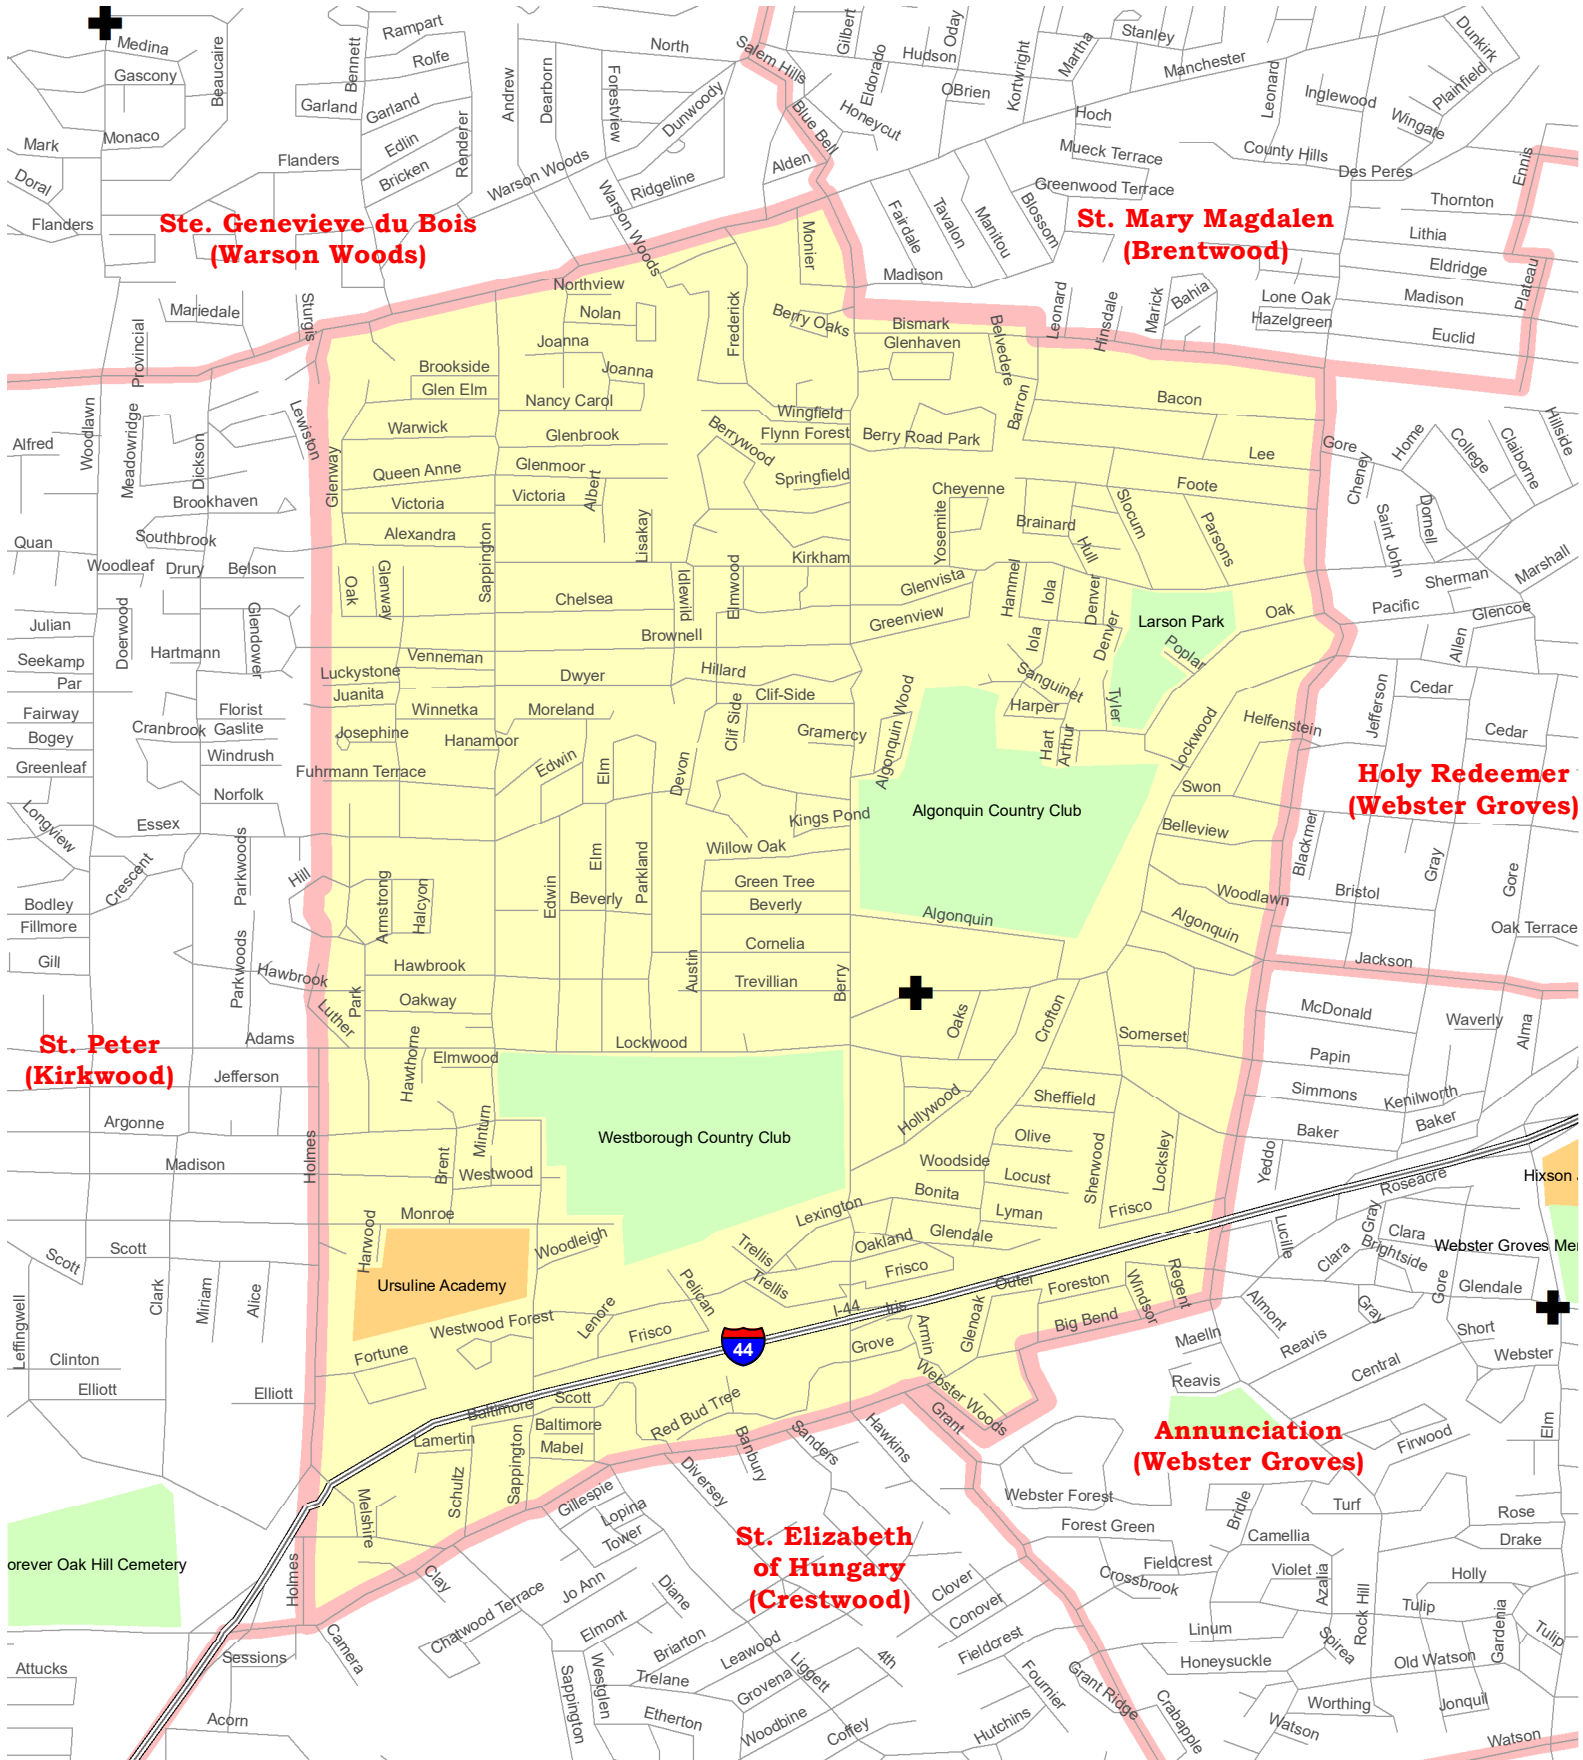

Mary Queen of Peace (Webster Groves) Parish Boundary Map

**Ste. Genevieve du Bois
(Warson Woods)**

**St. Mary Magdalen
(Brentwood)**

**Holy Redeemer
(Webster Groves)**

**St. Peter
(Kirkwood)**

**Annunciation
(Webster Groves)**

**St. Elizabeth
of Hungary
(Crestwood)**

- Parish Boundaries
- County Boundaries
- Rivers, Creeks
- Railroad Tracks
- Parks, Golf Courses, Cemeteries
- Schools
- Government, Industrial, Commercial
- + Territorial Parish Church
- + Personal Parish Church
- + Mission, Chapel, Oratory or Shrine