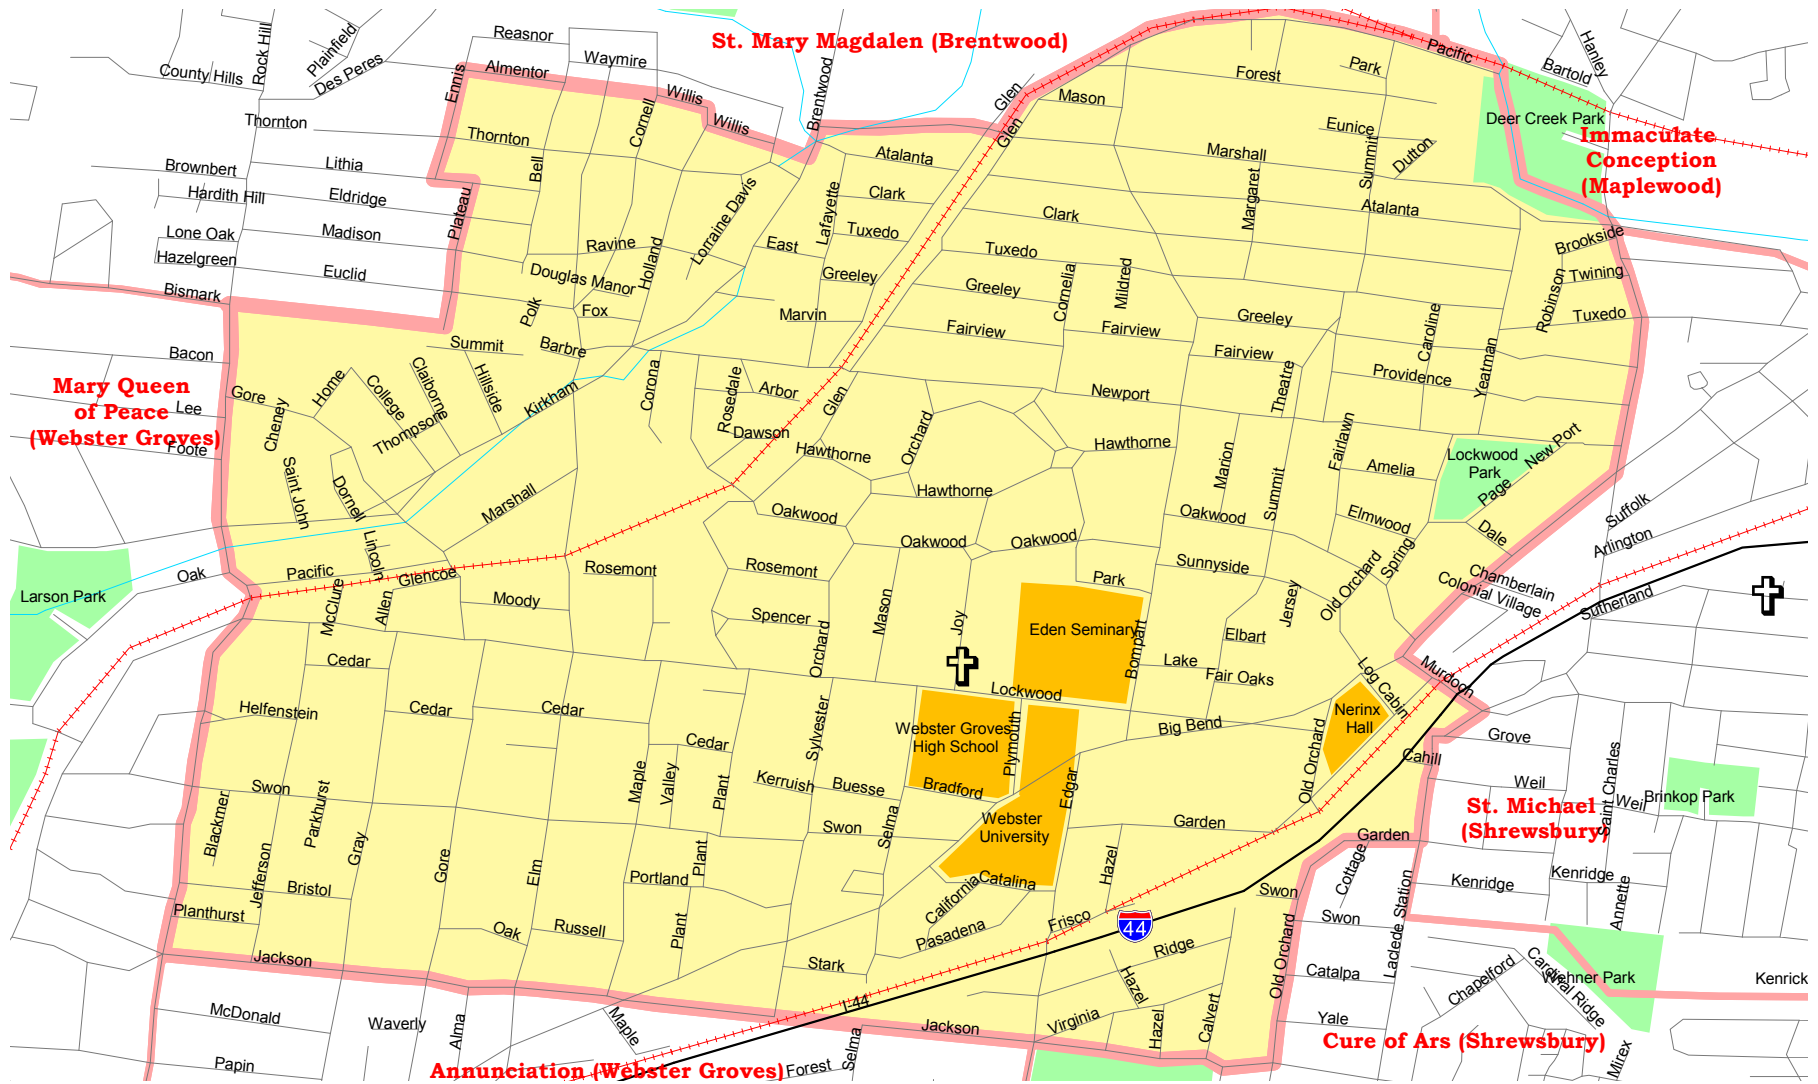

Holy Redeemer - Webster Groves Parish Map

- | | | | | | |
|---|---------------------------------|---|------------------------------------|---|------------------------------------|
|  | Parish Boundaries |  | Parks & Golf Courses |  | Territorial Parish Church |
|  | County Boundaries |  | Schools |  | Personal Parish Church |
|  | Small Rivers, Creeks, & Streams |  | Government, Industrial, Commercial |  | Mission, Chapel, Oratory or Shrine |
|  | Railroad Tracks | | | | |