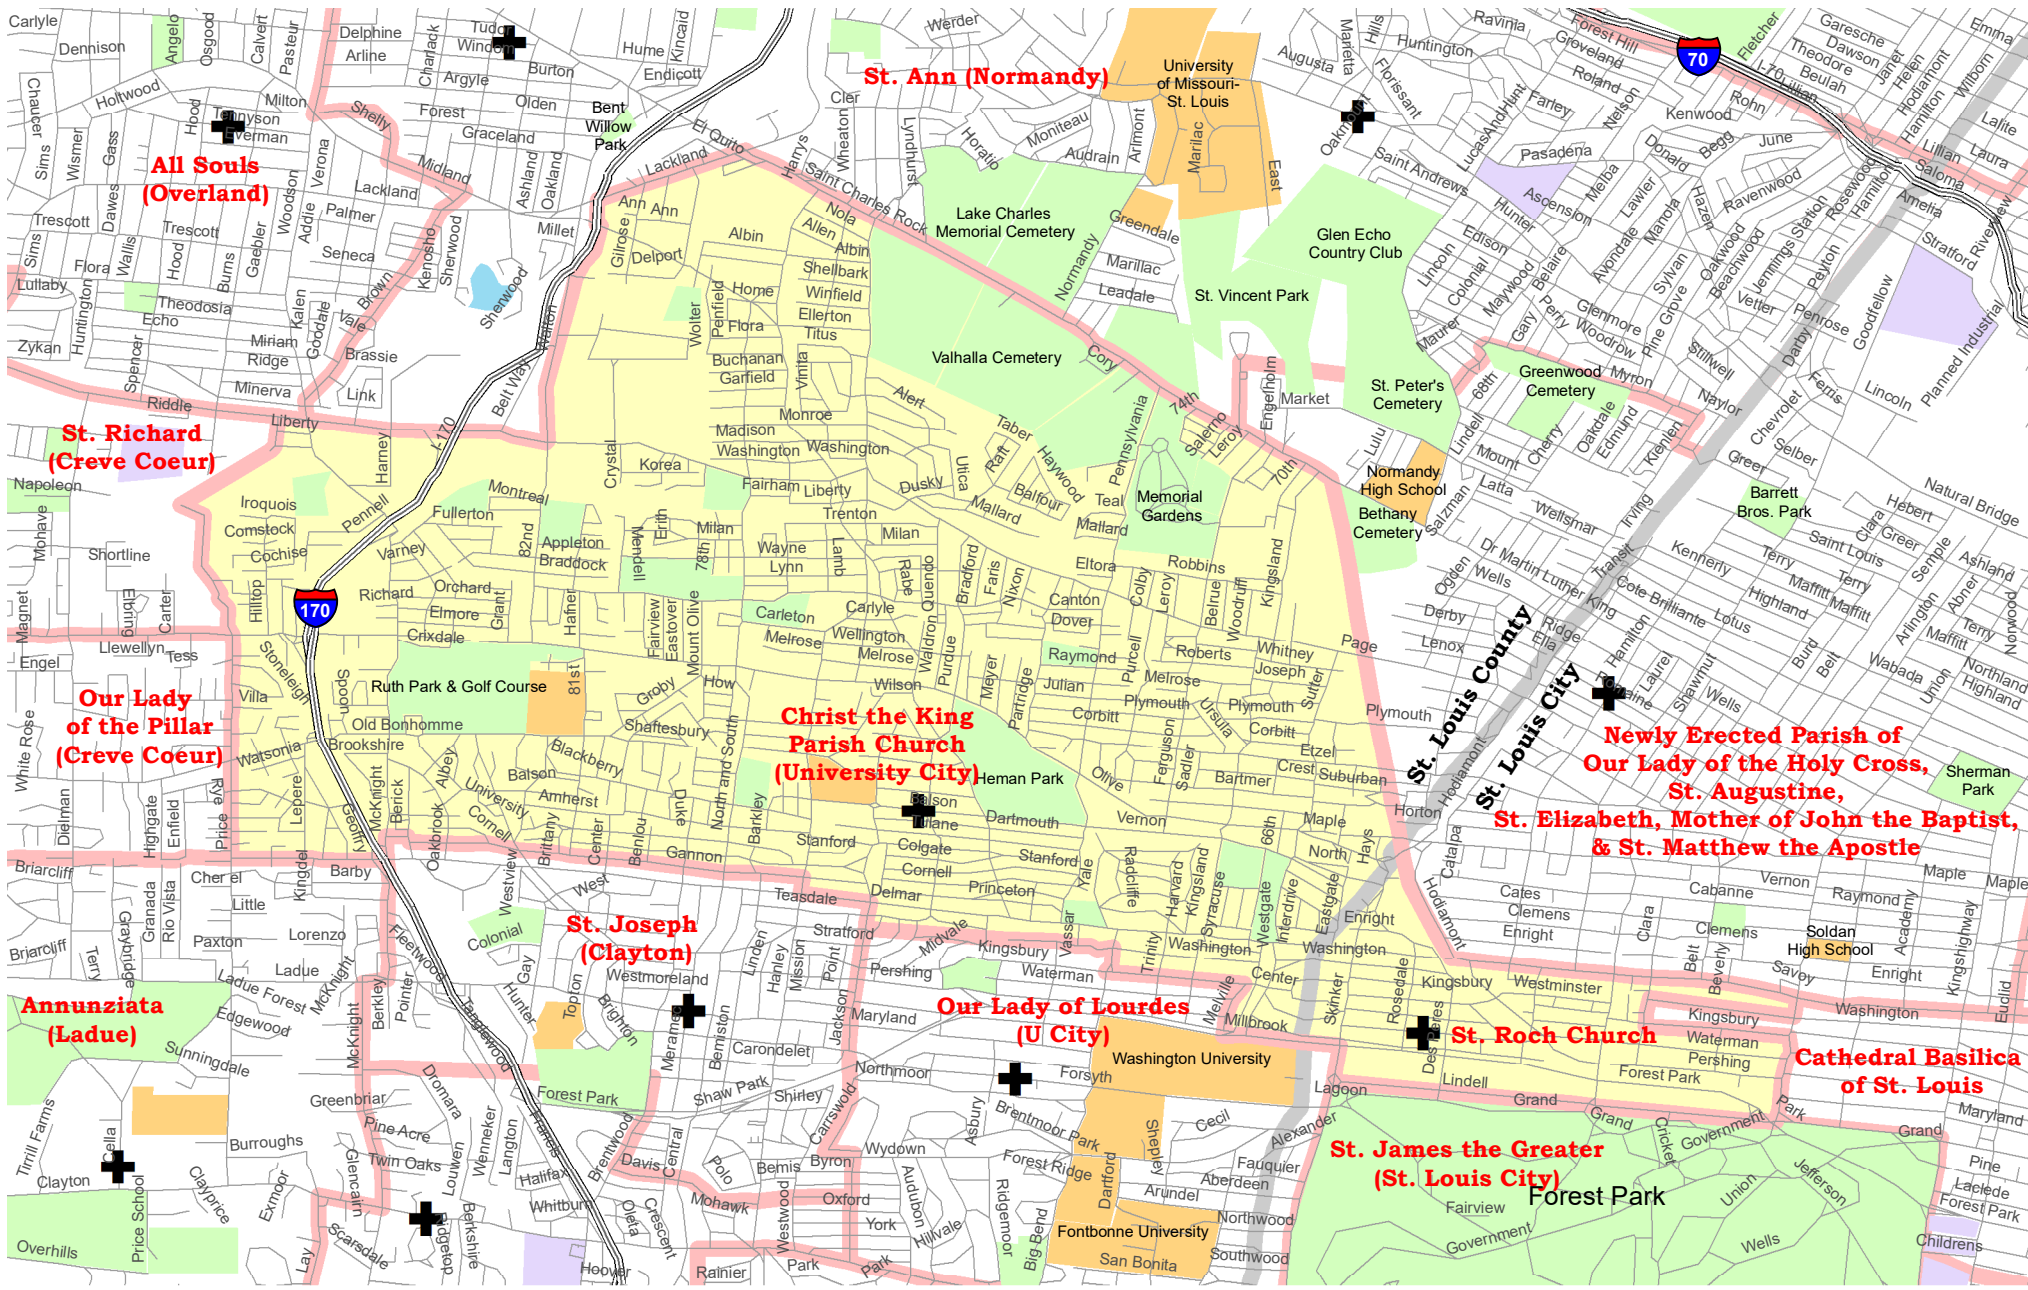

Christ the King (University City) Parish Boundary Map

- | | | | |
|---|---------------------------------|---|------------------------------------|
|  | Parish Boundaries |  | Schools |
|  | County Boundaries |  | Government, Industrial, Commercial |
|  | Rivers, Creeks |  | Territorial Parish Church |
|  | Railroad Tracks |  | Personal Parish Church |
|  | Parks, Golf Courses, Cemeteries |  | Mission, Chapel, Oratory or Shrine |