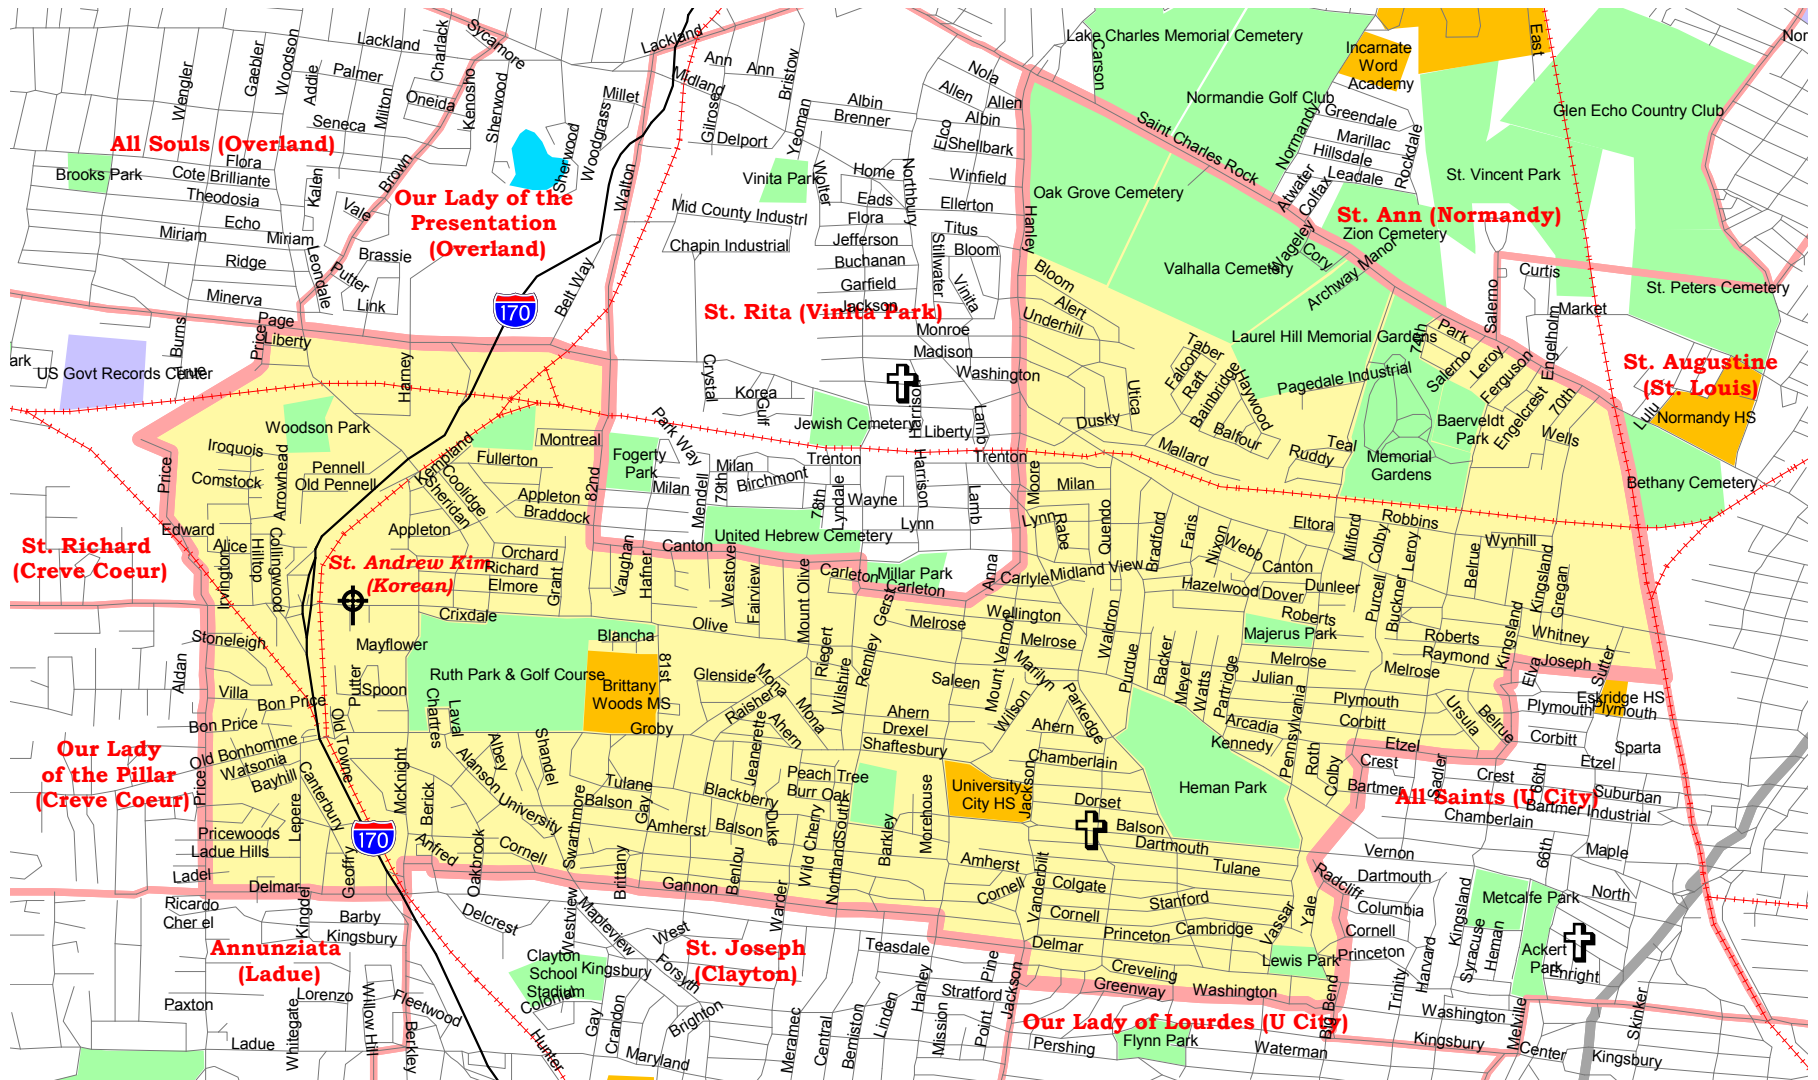

Christ the King - University City Parish Map

- | | | | | | |
|---|---------------------------------|---|------------------------------------|---|------------------------------------|
|  | Parish Boundaries |  | Parks & Golf Courses |  | Territorial Parish Church |
|  | County Boundaries |  | Schools |  | Personal Parish Church |
|  | Small Rivers, Creeks, & Streams |  | Government, Industrial, Commercial |  | Mission, Chapel, Oratory or Shrine |
|  | Railroad Tracks | | | | |