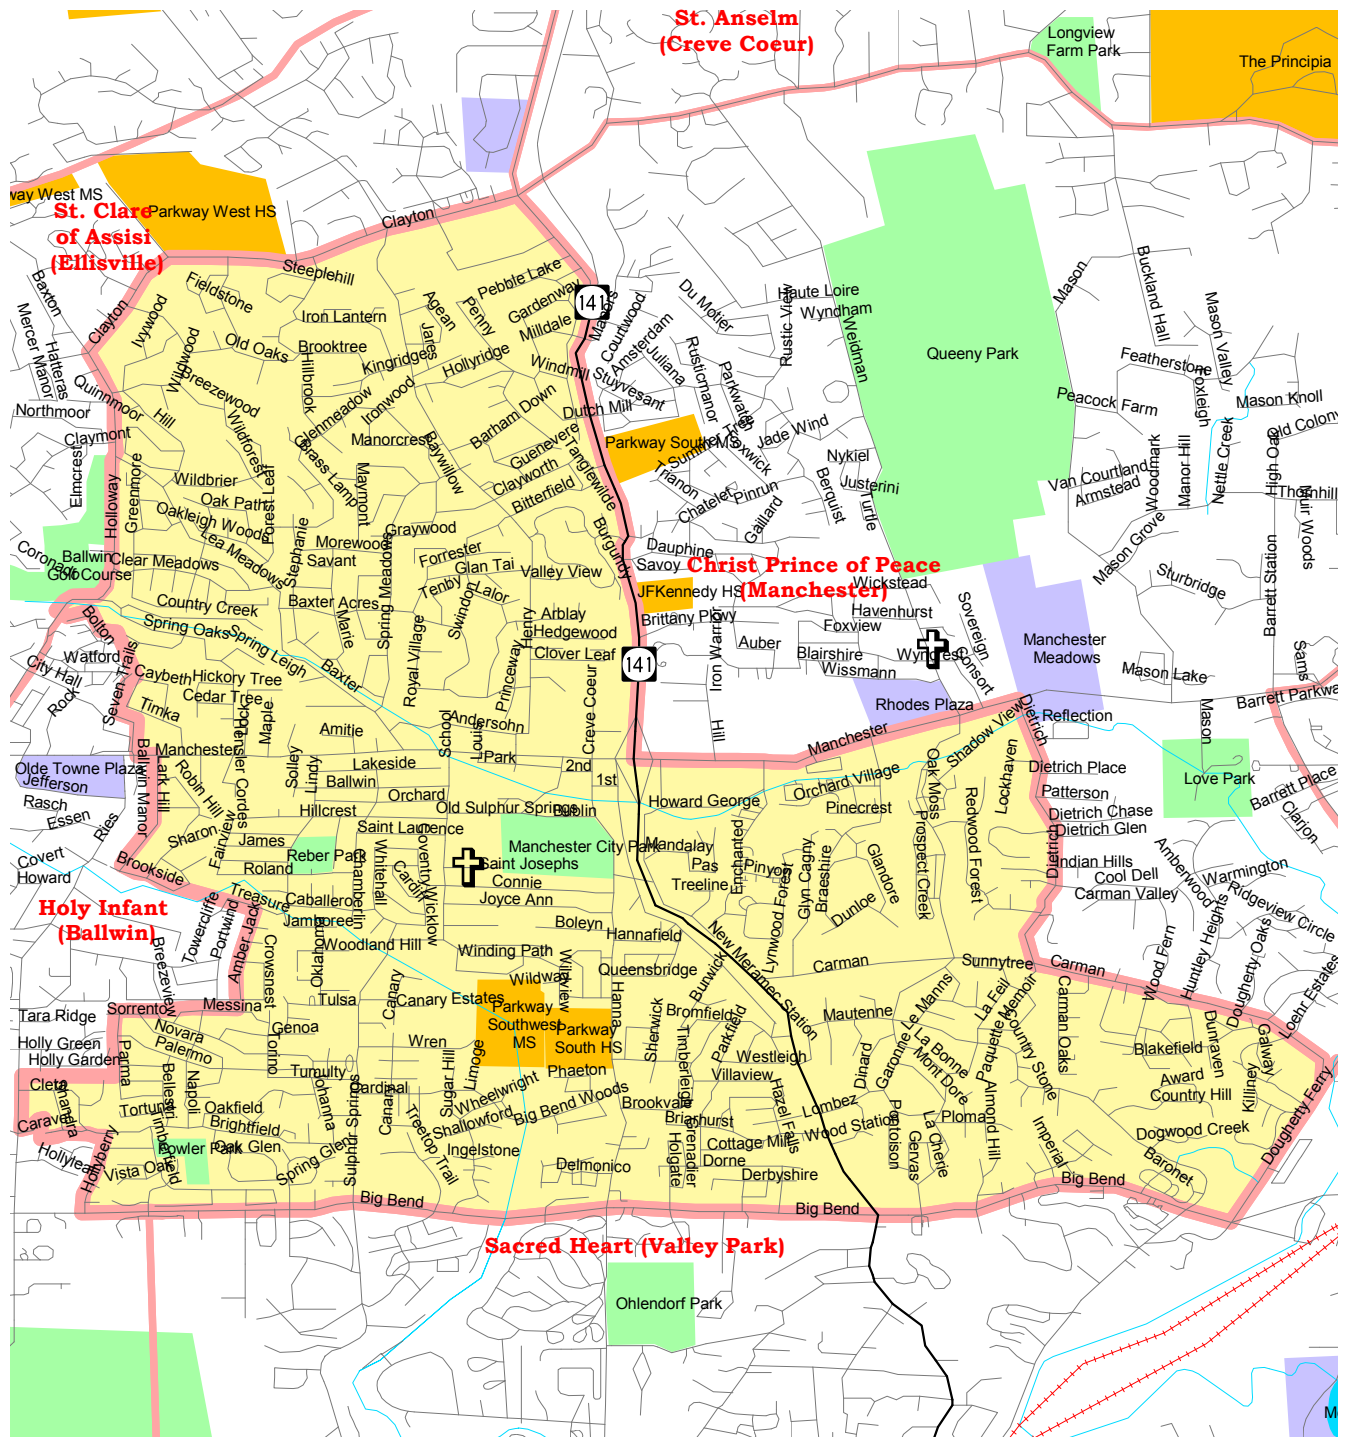

St. Joseph - Manchester Parish Map

- | | | | |
|-------------------------------------------------------------------------------------|---------------------------------|-------------------------------------------------------------------------------------|------------------------------------|
|  | Parish Boundaries |  | Schools |
|  | County Boundaries |  | Government, Industrial, Commercial |
|  | Small Rivers, Creeks, & Streams |  | Territorial Parish Church |
|  | Railroad Tracks |  | Personal Parish Church |
|  | Parks & Golf Courses |  | Mission, Chapel, Oratory or Shrine |