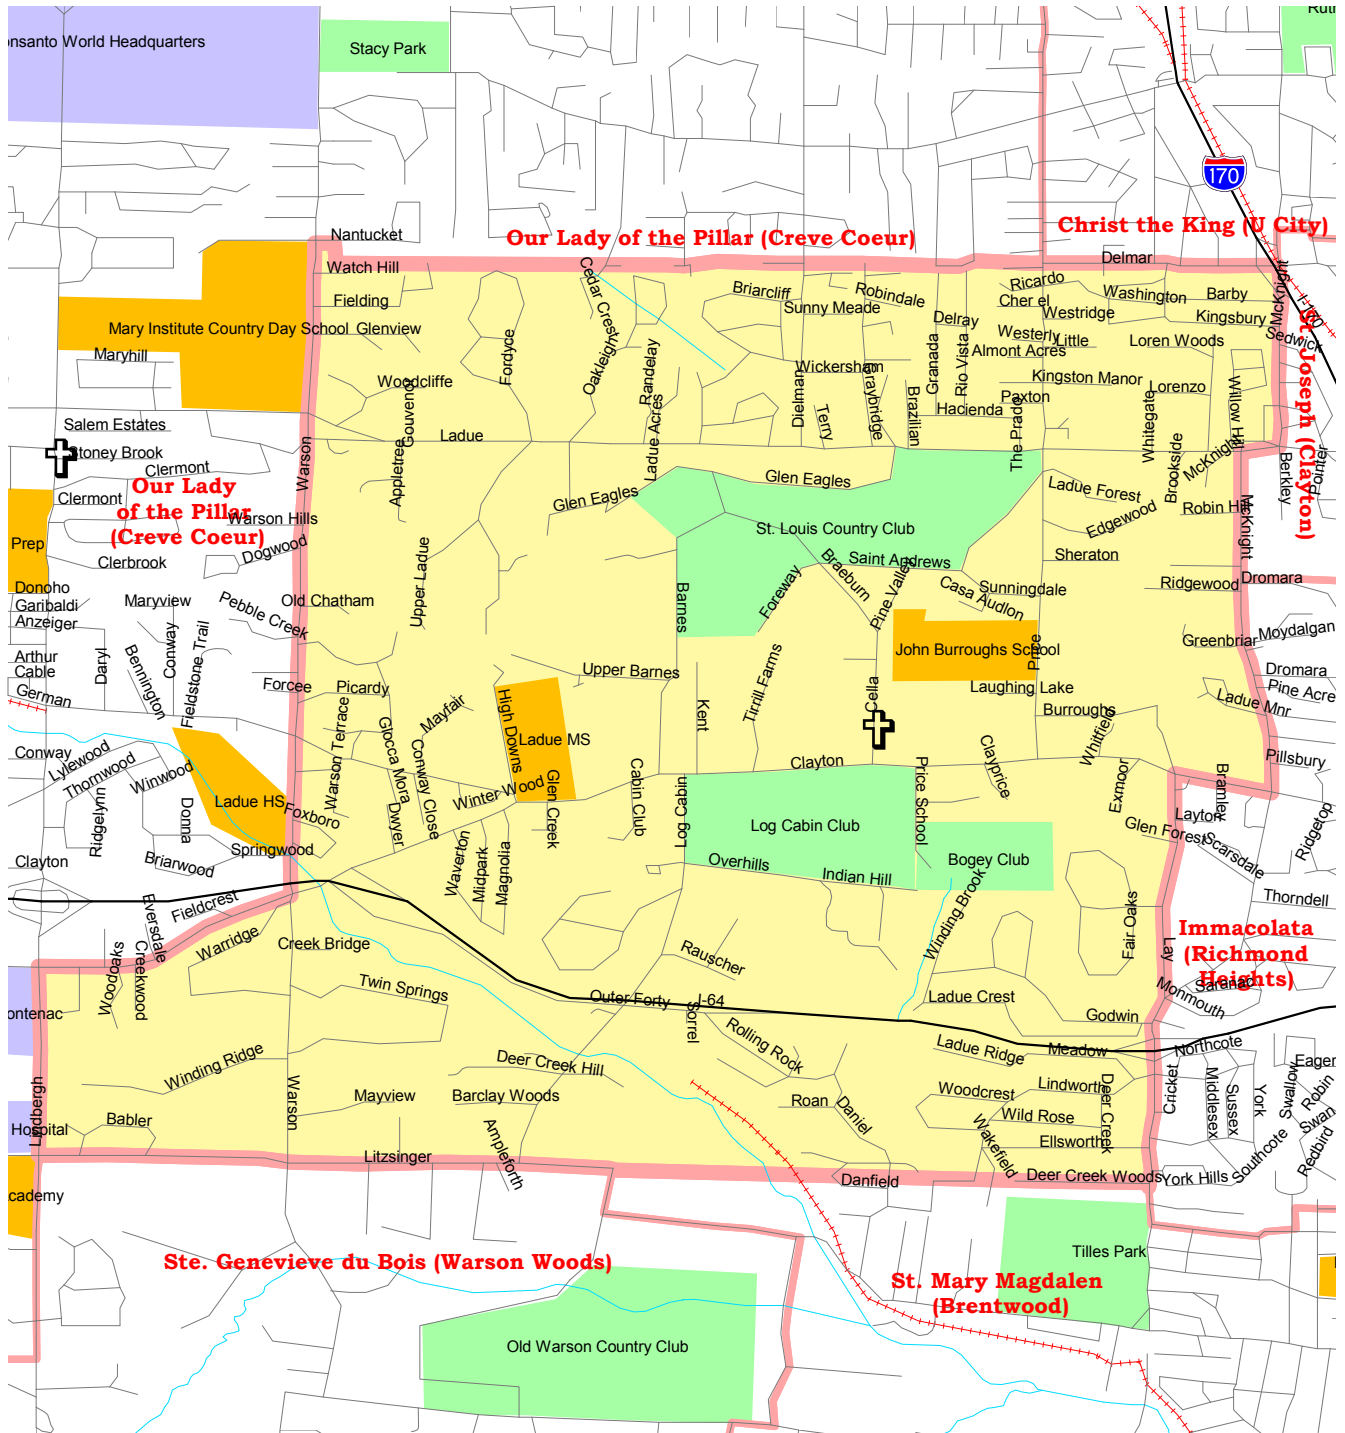

Annunziata - Ladue Parish Map

- | | | | |
|---|---------------------------------|---|------------------------------------|
|  | Parish Boundaries |  | Schools |
|  | County Boundaries |  | Government, Industrial, Commercial |
|  | Small Rivers, Creeks, & Streams |  | Territorial Parish Church |
|  | Railroad Tracks |  | Personal Parish Church |
|  | Parks & Golf Courses |  | Mission, Chapel, Oratory or Shrine |