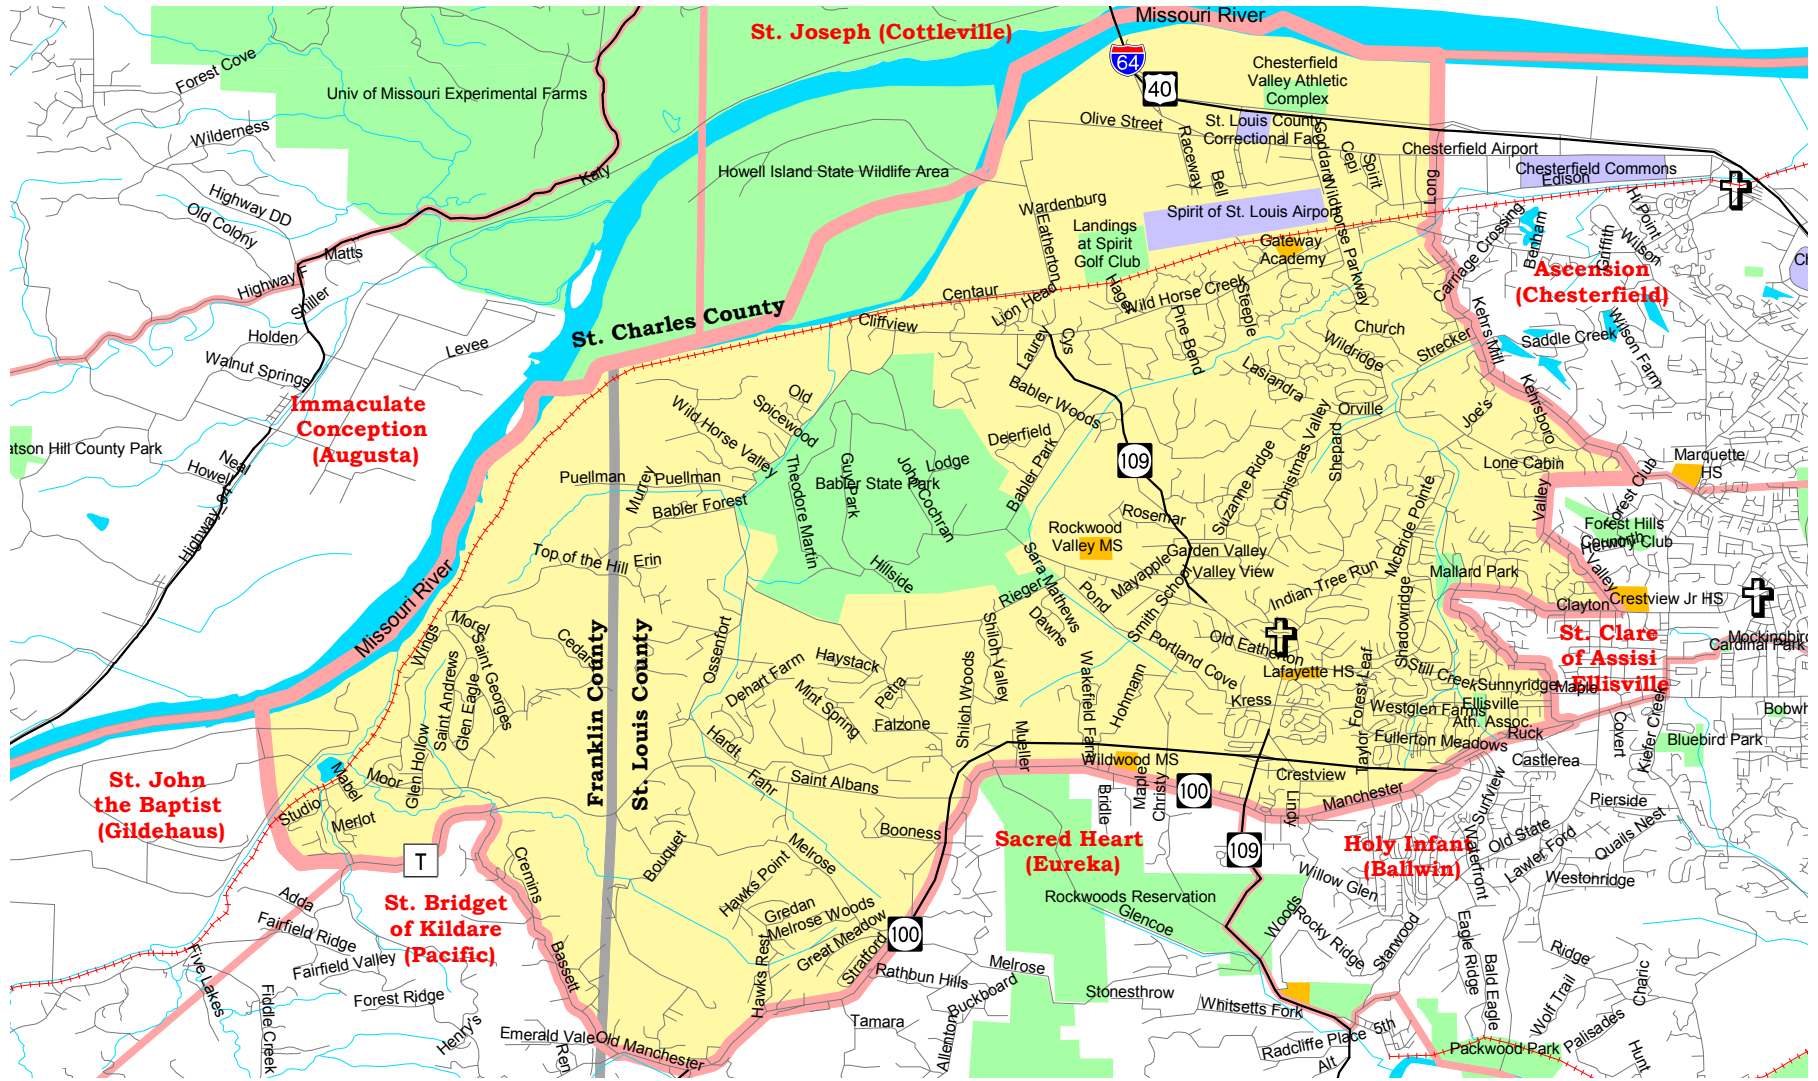

# St. Alban Roe - Wildwood Parish Map

- |   |                                 |   |                                    |   |                                    |
|---|---------------------------------|---|------------------------------------|---|------------------------------------|
|  | Parish Boundaries               |  | Parks & Golf Courses               |  | Territorial Parish Church          |
|  | County Boundaries               |  | Schools                            |  | Personal Parish Church             |
|  | Small Rivers, Creeks, & Streams |  | Government, Industrial, Commercial |  | Mission, Chapel, Oratory or Shrine |
|  | Railroad Tracks                 |   |                                    |   |                                    |