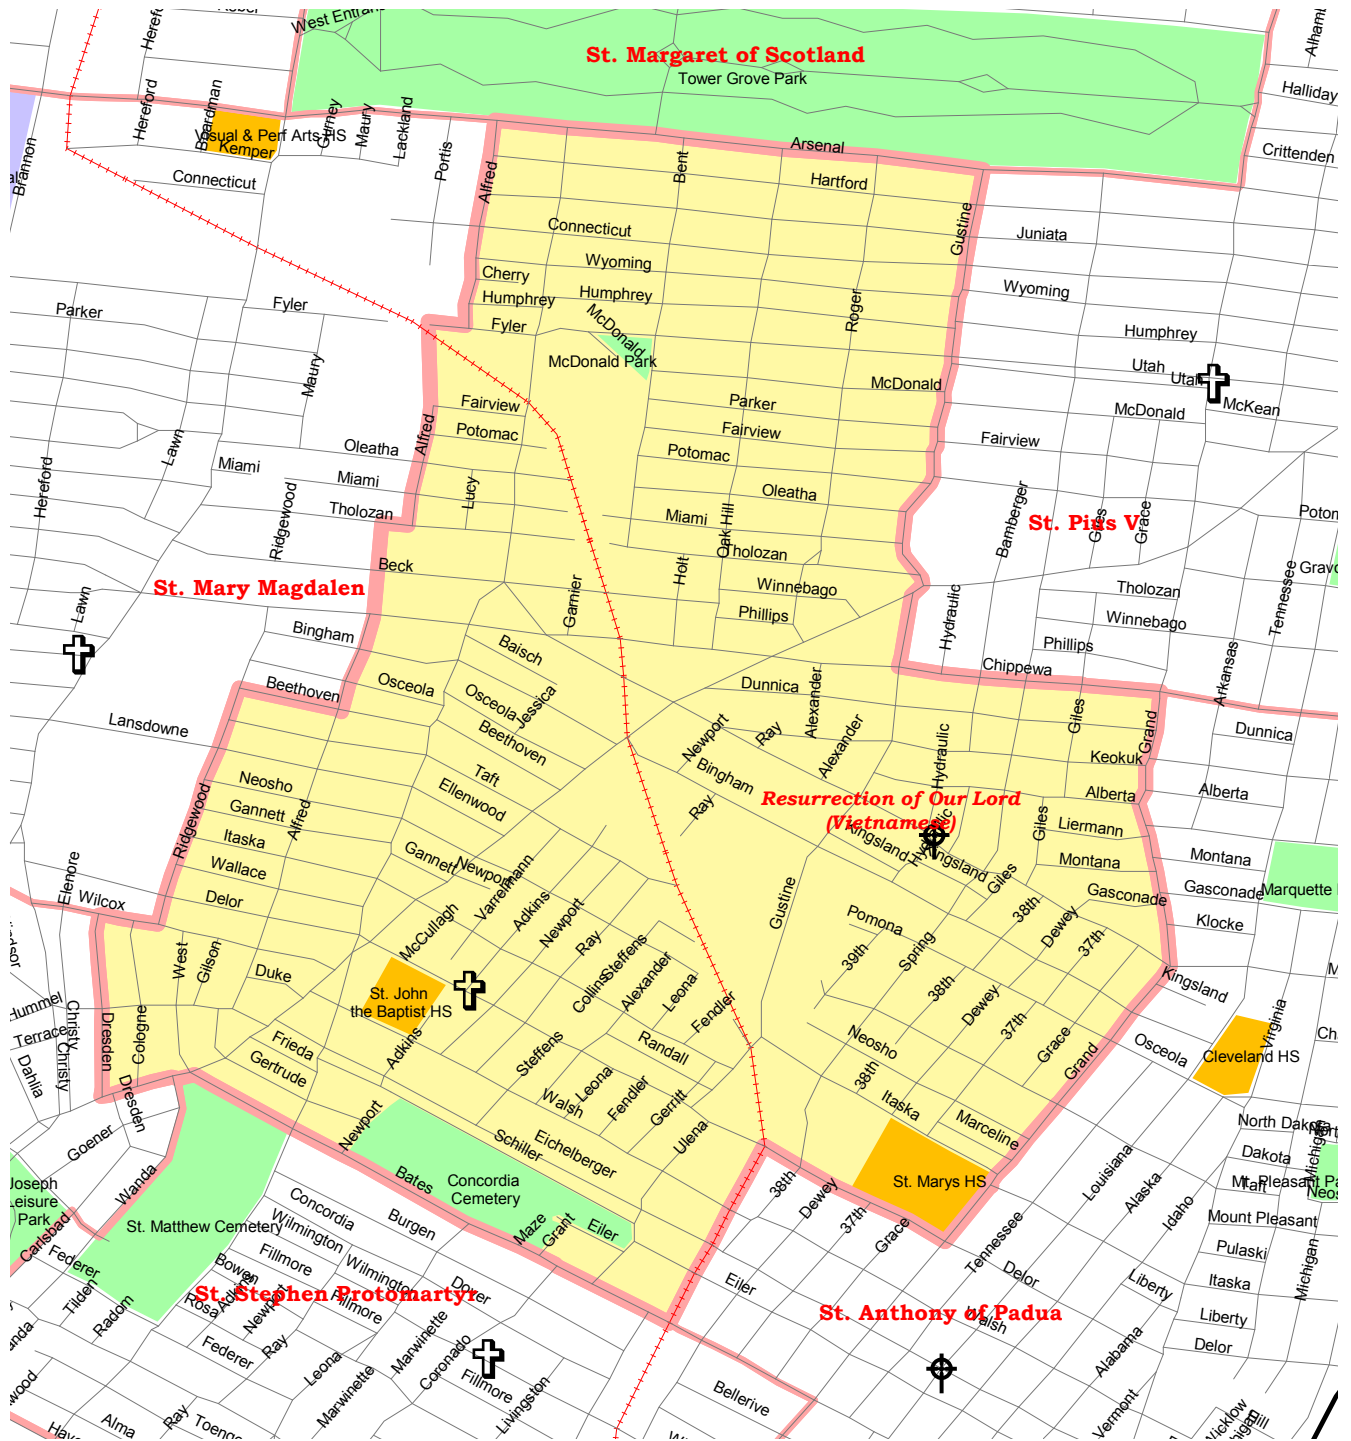

# St. John the Baptist - St. Louis Parish Map

- |   |                                 |  |                                    |
|---|---------------------------------|--|------------------------------------|
|  | Parish Boundaries               |  | Schools                            |
|  | County Boundaries               |  | Government, Industrial, Commercial |
|  | Small Rivers, Creeks, & Streams |  | Territorial Parish Church          |
|  | Railroad Tracks                 |  | Personal Parish Church             |
|  | Parks & Golf Courses            |  | Mission, Chapel, Oratory or Shrine |